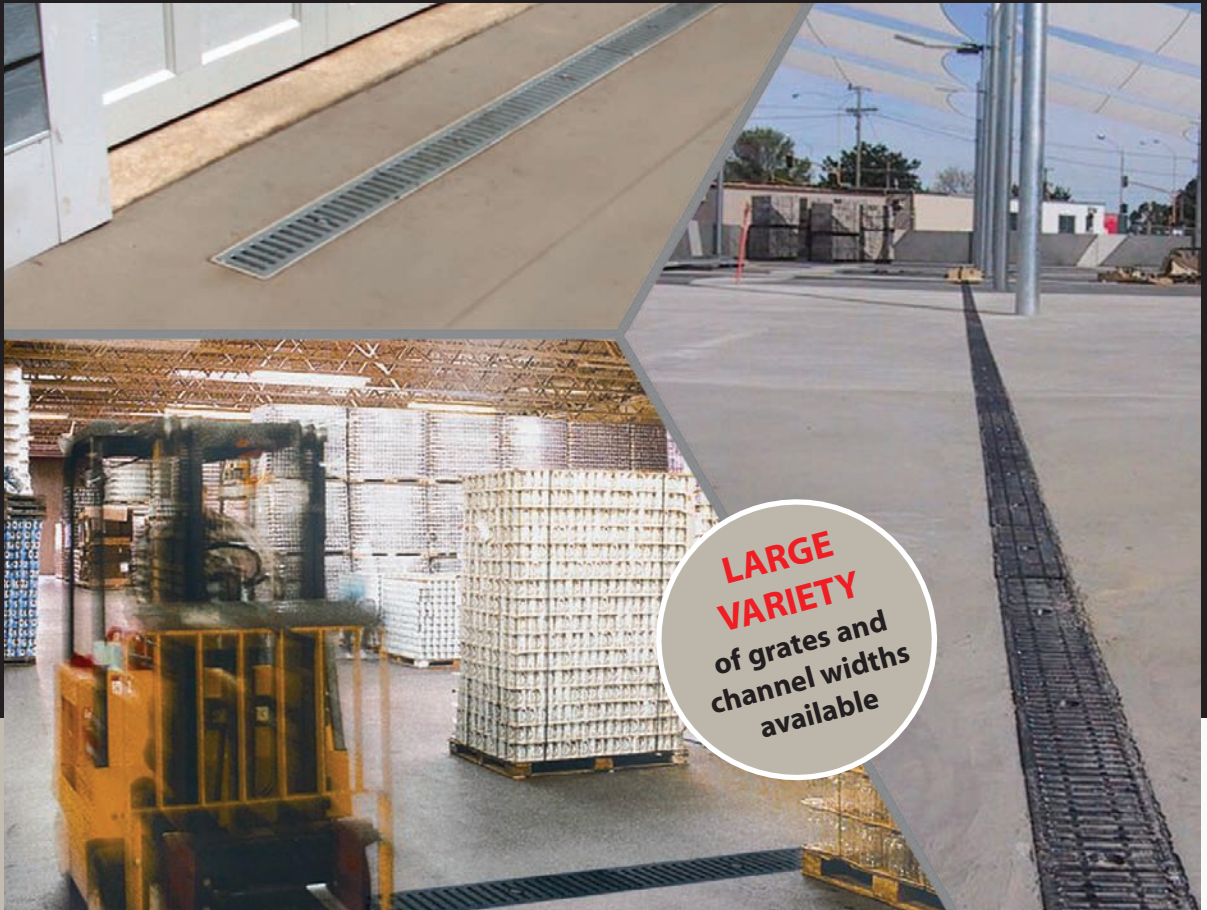

TRENCH DRAIN SELECTION MADE SIMPLE.

**LARGE
VARIETY**
of grates and
channel widths
available

MEADRAIN Supreme trench drains for numerous applications ranging from airports, highways, parking lots and warehouses to gas stations, docks, military installations and pedestrian areas.

MEADRAIN Solution trench drains solve unique issues with custom products

MEADRAIN Select trench drain systems are capable to withstand vehicular traffic, but lightweight in design and easy to install