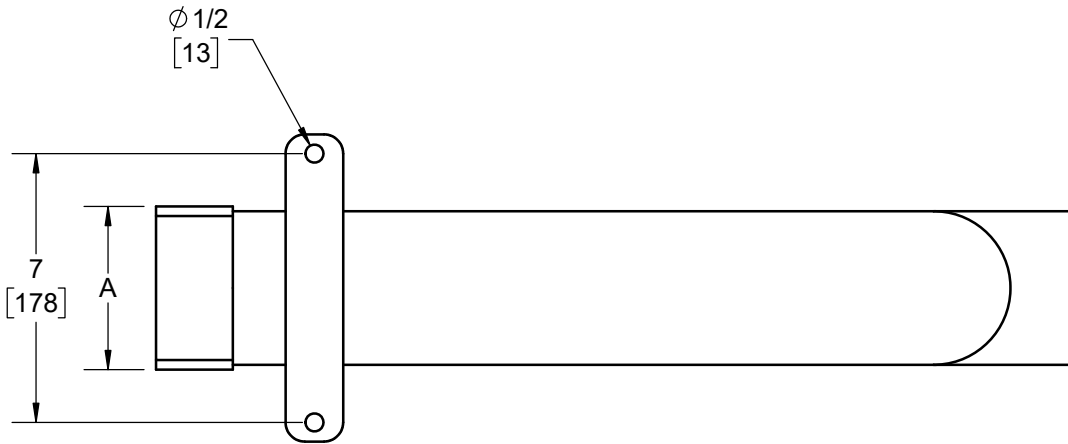

SPECIFICATION:

JOSAM SERIES 25030 DOWNSPOUT BOOT MADE OF 1/8" GALVANIZED STEEL.

DOWNSPOUT BOOT

SERIES **25030**

PART NUMBER	DIM "A"	DIM "B"
25033	4-3/8	3-3/8
25034	5-3/8	4-3/8
25035	5-3/8	3-3/8

IF NO LENGTH IS SPECIFIED L = 24"