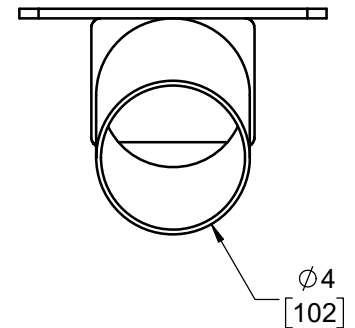

SPECIFICATION:

JOSAM SERIES 25030 DOWNSPOUT BOOT MADE OF 1/8" GALVANIZED STEEL.

DOWNSPOUT BOOT

SERIES **25030**

PART NUMBER	DIM "A"	DIM "B"
25033	4-3/8	3-3/8
25034	5-3/8	4-3/8
25035	5-3/8	3-3/8

IF NO LENGTH IS SPECIFIED L = 24"

-CO 2" CLEANOUT PLUG

L = _____ or -CO PRODUCT IS NON-CANCELABLE AND NON-RETURNABLE NAME: _____ SIGNATURE: _____ DATE: _____

WARNING: Cancer and Reproductive Harm - www.P65Warnings.ca.gov

DATE OF LAST CHANGE: 08/22/22 JTJ

DIMENSIONS ARE SUBJECT TO MANUFACTURERS TOLERANCES AND CHANGE WITHOUT NOTICE. WE CAN ASSUME NO RESPONSIBILITY FOR USE OF SUPERSEDED OR VOID DATA.

JOSAM
MICHIGAN CITY, INDIANA

NOTES