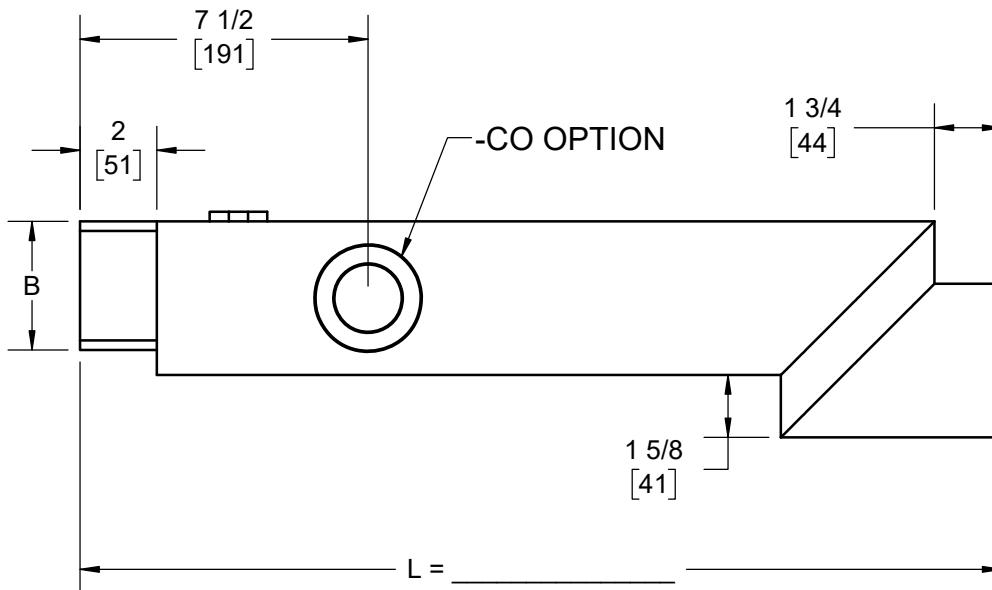

SPECIFICATION:

JOSAM SERIES 25030 DOWNSPOUT BOOT MADE OF 1/8" GALVANIZED STEEL.

DOWNSPOUT BOOT

SERIES **25030**

PART NUMBER	DIM "A"	DIM "B"
25033	4-3/8	3-3/8
25034	5-3/8	4-3/8
25035	5-3/8	3-3/8

IF NO LENGTH IS SPECIFIED L = 24"

-CO 2" CLEANOUT PLUG

L = _____ or -CO PRODUCT IS NON-CANCELABLE AND NON-RETURNABLE NAME: _____ SIGNATURE: _____ DATE: _____

WARNING: Cancer and Reproductive Harm - www.P65Warnings.ca.gov

DATE OF LAST CHANGE: 08/22/22 JTJ

DIMENSIONS ARE SUBJECT TO MANUFACTURERS TOLERANCES AND CHANGE WITHOUT NOTICE. WE CAN ASSUME NO RESPONSIBILITY FOR USE OF SUPERSEDED OR VOID DATA.

JOSAM
MICHIGAN CITY, INDIANA

NOTES