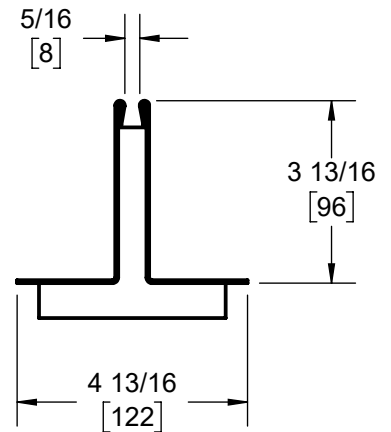

SPECIFICATION:

MEA-JOSAM SERIES TS1000 STAINLESS STEEL RISER FRAME WITH CENTERED TOP SLOT FOR 100/1000 SERIES CHANNEL.

**TRENCH DRAIN
CENTERED TOP SLOT
RISER FRAME**

DIMENSIONS IN INCHES [mm]

SERIES **TS1000**

TOP VIEW

SECTION VIEWS

350156
350157
MEETS ADA

350156-HP
350157-HP
MEETS ADA AND
HEEL-PROOF

TYPICAL
INSTALL

	PROD. NO.	"L"
	350156	39.3 [1000]
	350156-HP	39.3 [1000]
	350157	19.7 [500]
	350157-HP	19.7 [500]

DATE OF LAST CHANGE: 5/31/18

DIMENSIONS ARE SUBJECT TO MANUFACTURERS TOLERANCES AND CHANGE WITHOUT NOTICE. WE CAN ASSUME NO RESPONSIBILITY FOR USE OF SUPERSEDED OR VOID DATA.

JOSAM
MICHIGAN CITY, INDIANA