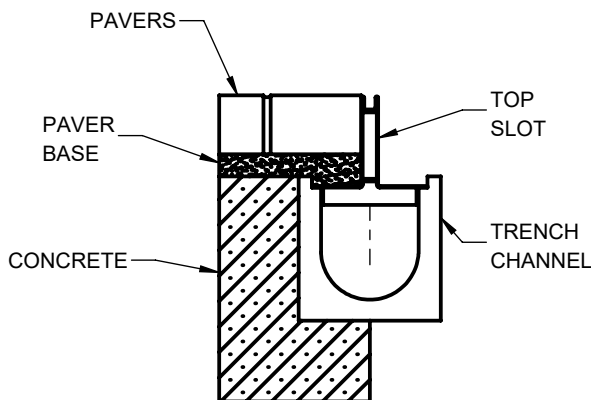

SPECIFICATION:

MEA-JOSAM SERIES TS1000 STAINLESS STEEL RISER FRAME WITH CENTERED TOP SLOT FOR 100/1000 SERIES CHANNEL.

**TRENCH DRAIN
CENTERED TOP SLOT
RISER FRAME**

DIMENSIONS IN INCHES [mm]

SERIES **TS1000**

TOP VIEW

SECTION VIEWS

350156
350157
MEETS ADA

350156-HP
350157-HP
MEETS ADA AND
HEEL-PROOF

TYPICAL
INSTALL

	PROD. NO.	"L"
	350156	39.3 [1000]
	350156-HP	39.3 [1000]
	350157	19.7 [500]
	350157-HP	19.7 [500]

DATE OF LAST CHANGE: 5/31/18

DIMENSIONS ARE SUBJECT TO MANUFACTURERS TOLERANCES AND CHANGE WITHOUT NOTICE. WE CAN ASSUME NO RESPONSIBILITY FOR USE OF SUPERSEDED OR VOID DATA.

JOSAM
MICHIGAN CITY, INDIANA