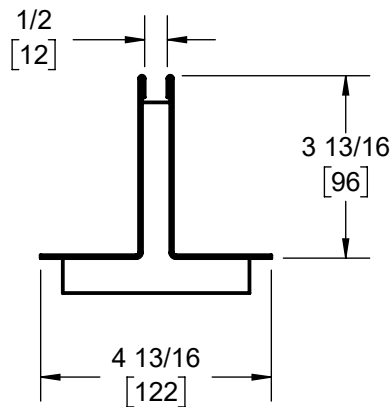

SPECIFICATION:

MEA-JOSAM SERIES TS1000 STAINLESS STEEL RISER FRAME WITH CENTERED TOP SLOT FOR 100/1000 SERIES CHANNEL.

**TRENCH DRAIN
CENTERED TOP SLOT
RISER FRAME**

DIMENSIONS IN INCHES [mm]

SERIES **TS1000**

TOP VIEW

SECTION VIEWS

350156
350157
MEETS ADA

350156-HP
350157-HP
MEETS ADA AND
HEEL-PROOF

TYPICAL
INSTALL

	PROD. NO.	"L"
	350156	39.3 [1000]
	350156-HP	39.3 [1000]
	350157	19.7 [500]
	350157-HP	19.7 [500]

DATE OF LAST CHANGE: 5/31/18

DIMENSIONS ARE SUBJECT TO MANUFACTURERS TOLERANCES AND CHANGE WITHOUT NOTICE. WE CAN ASSUME NO RESPONSIBILITY FOR USE OF SUPERSEDED OR VOID DATA.

JOSAM
MICHIGAN CITY, INDIANA