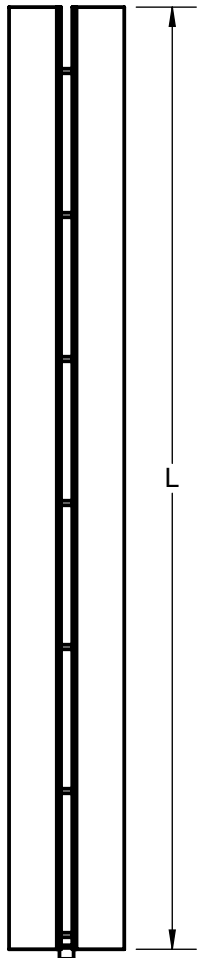

SPECIFICATION:

MEA-JOSAM SERIES TS1000 STAINLESS STEEL RISER FRAME WITH CENTERED TOP SLOT FOR 100/1000 SERIES CHANNEL.

**TRENCH DRAIN
CENTERED TOP SLOT
RISER FRAME**

DIMENSIONS IN INCHES [mm]

SERIES **TS1000**

TOP VIEW

SECTION VIEWS

350156
350157
MEETS ADA

350156-HP
350157-HP
MEETS ADA AND
HEEL-PROOF

TYPICAL
INSTALL

	PROD. NO.	"L"
	350156	39.3 [1000]
	350156-HP	39.3 [1000]
	350157	19.7 [500]
	350157-HP	19.7 [500]

DATE OF LAST CHANGE: 5/31/18

DIMENSIONS ARE SUBJECT TO MANUFACTURERS TOLERANCES AND CHANGE WITHOUT NOTICE. WE CAN ASSUME NO RESPONSIBILITY FOR USE OF SUPERSEDED OR VOID DATA.

JOSAM
MICHIGAN CITY, INDIANA