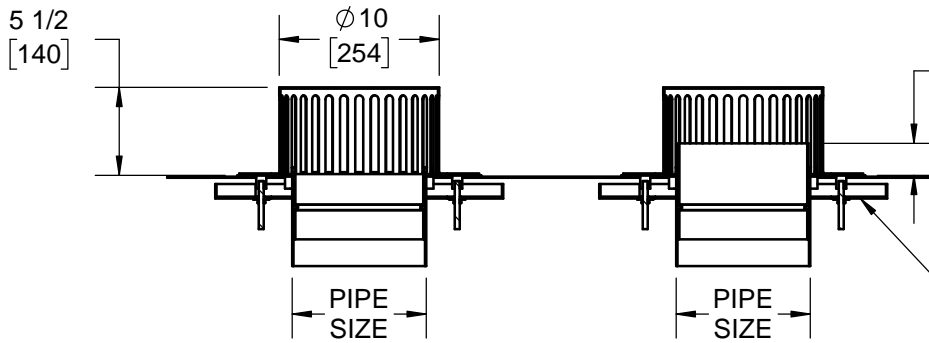

SPECIFICATION:

JOSAM SERIES 22500-SS STAINLESS STEEL COMBINATION ROOF DRAIN WITH STAINLESS STEEL REMOVABLE DOMES, COMBINATION DRAIN RECEIVER, AND NO-HUB BOTTOM OULETS.

**STAINLESS STEEL
COMBINATION ROOF DRAIN**

SERIES **22500-SS**

PIPE SIZE
2"
3"
4"
6"
8"

CHECK HERE FOR OPTIONAL 3" HT.

2 [51]	3" OVERFLOW HEIGHT
-----------	--------------------

OPTIONS:

-1	UNDERDECK CLAMPS
-33	STAINLESS STEEL MESH COVERED DOMES
-VP	SECURED DOMES
-BW	BUTT-WELD OUTLET
-PF	OUTLET SIZE FOR JOSAM PUSH-FIT PIPE SYSTEM
-316	316L TYPE MATERIAL

WARNING: Cancer and Reproductive Harm - www.P65Warnings.ca.gov

DATE OF LAST CHANGE: 6/26/18

DIMENSIONS ARE SUBJECT TO MANUFACTURERS TOLERANCES AND CHANGE WITHOUT NOTICE. WE CAN ASSUME NO RESPONSIBILITY FOR USE OF SUPERSEDED OR VOID DATA.