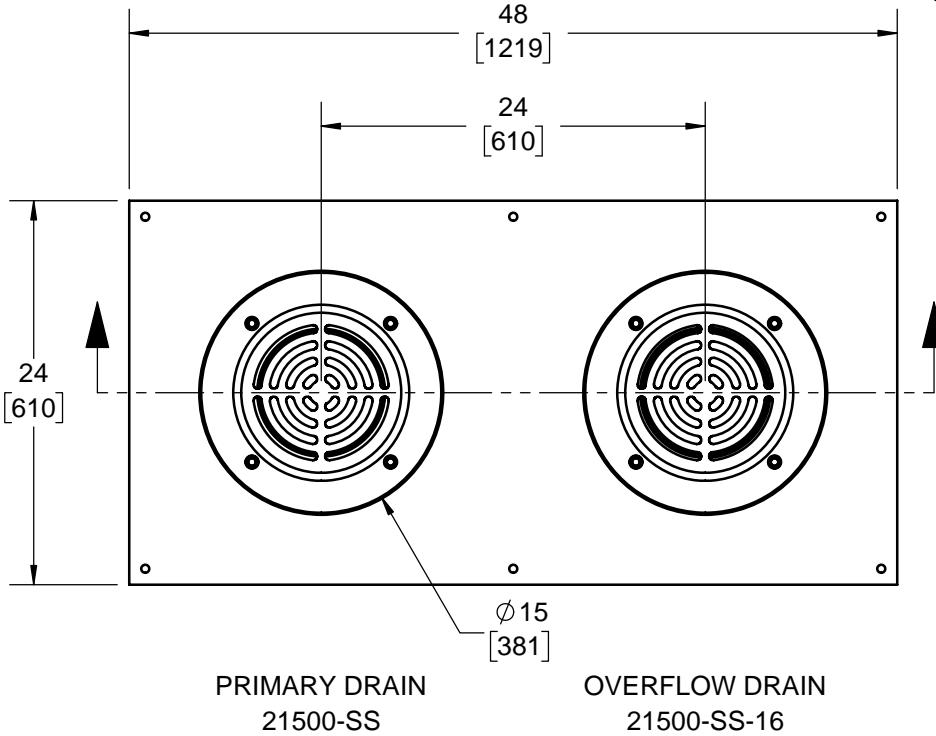

SPECIFICATION:

JOSAM SERIES 22500-SS STAINLESS STEEL COMBINATION ROOF DRAIN WITH STAINLESS STEEL REMOVABLE DOMES, COMBINATION DRAIN RECEIVER, AND NO-HUB BOTTOM OULETS.

**STAINLESS STEEL
COMBINATION ROOF DRAIN**

SERIES **22500-SS**

PIPE SIZE
2"
3"
4"
6"
8"

CHECK HERE FOR OPTIONAL 3" HT.

2 [51]	3" OVERFLOW HEIGHT
-----------	--------------------

OPTIONS:

-1	UNDERDECK CLAMPS
-33	STAINLESS STEEL MESH COVERED DOMES
-VP	SECURED DOMES
-BW	BUTT-WELD OUTLET
-PF	OUTLET SIZE FOR JOSAM PUSH-FIT PIPE SYSTEM
-316	316L TYPE MATERIAL

WARNING: Cancer and Reproductive Harm - www.P65Warnings.ca.gov

DATE OF LAST CHANGE: 6/26/18

DIMENSIONS ARE SUBJECT TO MANUFACTURERS TOLERANCES AND CHANGE WITHOUT NOTICE. WE CAN ASSUME NO RESPONSIBILITY FOR USE OF SUPERSEDED OR VOID DATA.