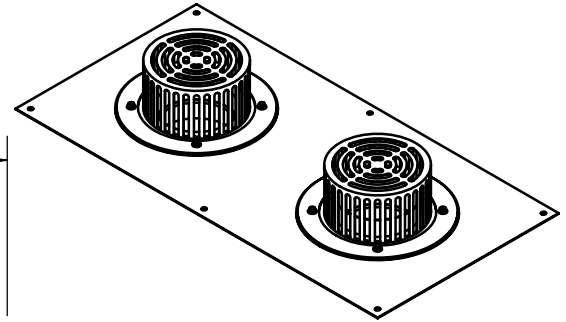

SPECIFICATION:

JOSAM SERIES 22500-SS STAINLESS STEEL COMBINATION ROOF DRAIN WITH STAINLESS STEEL REMOVABLE DOMES, COMBINATION DRAIN RECEIVER, AND NO-HUB BOTTOM OULETS.

**STAINLESS STEEL
COMBINATION ROOF DRAIN**

SERIES **22500-SS**

PIPE SIZE
2"
3"
4"
6"
8"

CHECK HERE FOR OPTIONAL 3" HT.

2 [51]	3" OVERFLOW HEIGHT
-----------	--------------------

OPTIONS:

-1	UNDERDECK CLAMPS
-33	STAINLESS STEEL MESH COVERED DOMES
-VP	SECURED DOMES
-BW	BUTT-WELD OUTLET
-PF	OUTLET SIZE FOR JOSAM PUSH-FIT PIPE SYSTEM
-316	316L TYPE MATERIAL