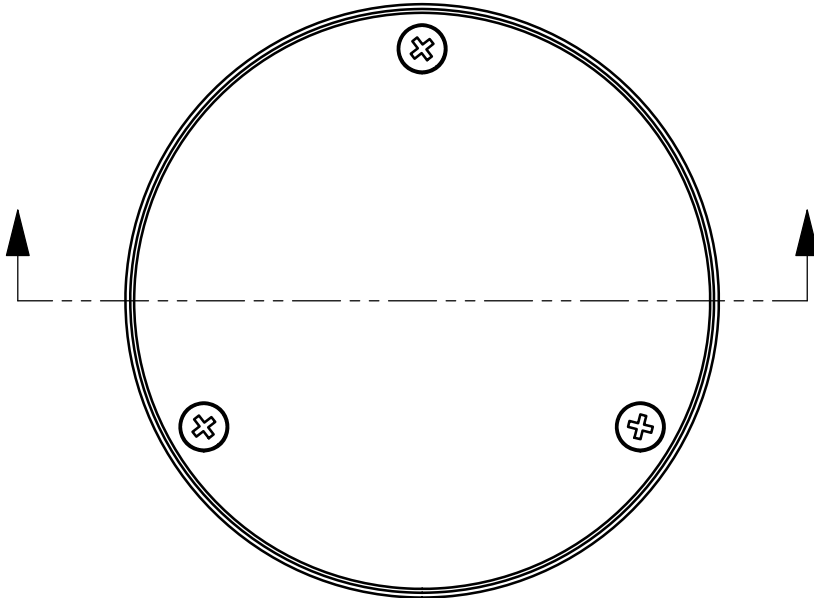

SPECIFICATION:

JOSAM SERIES 42400 FABRICATED STAINLESS STEEL (TYPE 304), 8" ROUND TOP, NO-HUB BOTTOM OUTLET, AND SMOOTH SECURED COVER WITH GASKET.

SS CLEANOUT

8" ROUND TOP

SERIES

42400

OPTIONS:

-DP	DIAMOND PLATE COVER
-IP	INTERNAL PLUG, GASKETED
-BW	BUTT-WELD OUTLET
-PFO	PUSH-FIT OUTLET SIZE
-316	316L STAINLESS STEEL MATERIAL

MODEL	PIPE SIZE
42403	3"
42404	4"
42406	6"

WARNING: Cancer and Reproductive Harm - www.P65Warnings.ca.gov

DATE OF LAST CHANGE: 7/16/18

DIMENSIONS ARE SUBJECT TO MANUFACTURERS TOLERANCES AND CHANGE WITHOUT NOTICE. WE CAN ASSUME NO RESPONSIBILITY FOR USE OF SUPERSEDED OR VOID DATA.