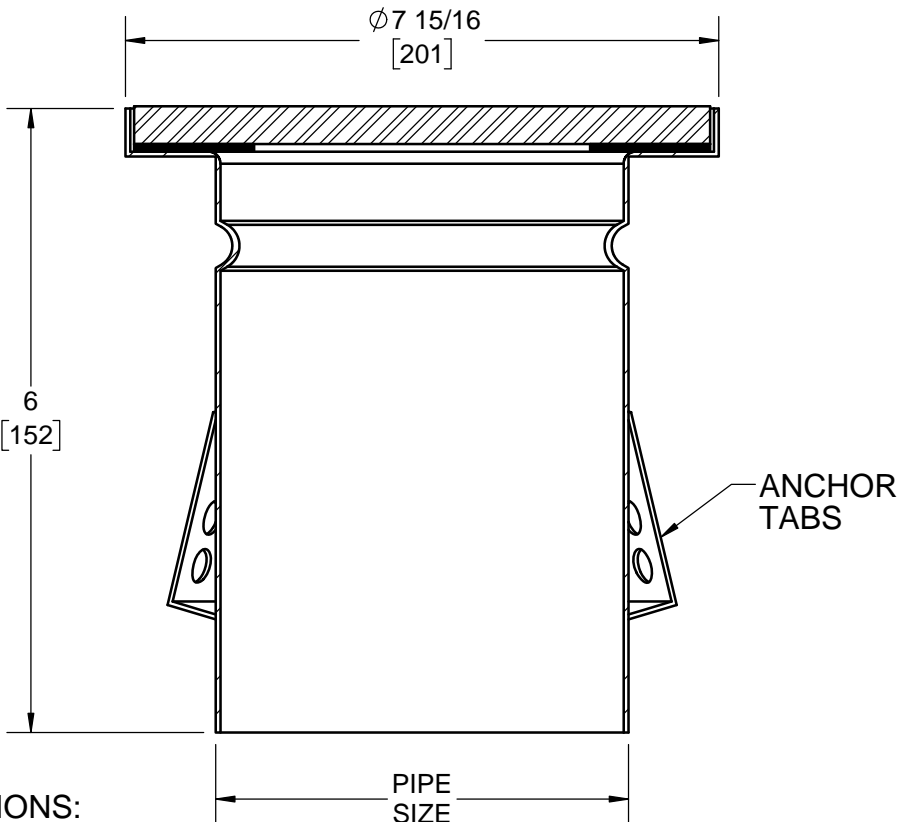

SPECIFICATION:

JOSAM SERIES 42400 FABRICATED STAINLESS STEEL (TYPE 304), 8" ROUND TOP, NO-HUB BOTTOM OUTLET, AND SMOOTH SECURED COVER WITH GASKET.

SS CLEANOUT

8" ROUND TOP

SERIES

42400

OPTIONS:

-DP	DIAMOND PLATE COVER
-IP	INTERNAL PLUG, GASKETED
-BW	BUTT-WELD OUTLET
-PFO	PUSH-FIT OUTLET SIZE
-316	316L STAINLESS STEEL MATERIAL

MODEL	PIPE SIZE
42403	3"
42404	4"
42406	6"

WARNING: Cancer and Reproductive Harm - www.P65Warnings.ca.gov

DATE OF LAST CHANGE: 7/16/18

DIMENSIONS ARE SUBJECT TO MANUFACTURERS TOLERANCES AND CHANGE WITHOUT NOTICE. WE CAN ASSUME NO RESPONSIBILITY FOR USE OF SUPERSEDED OR VOID DATA.