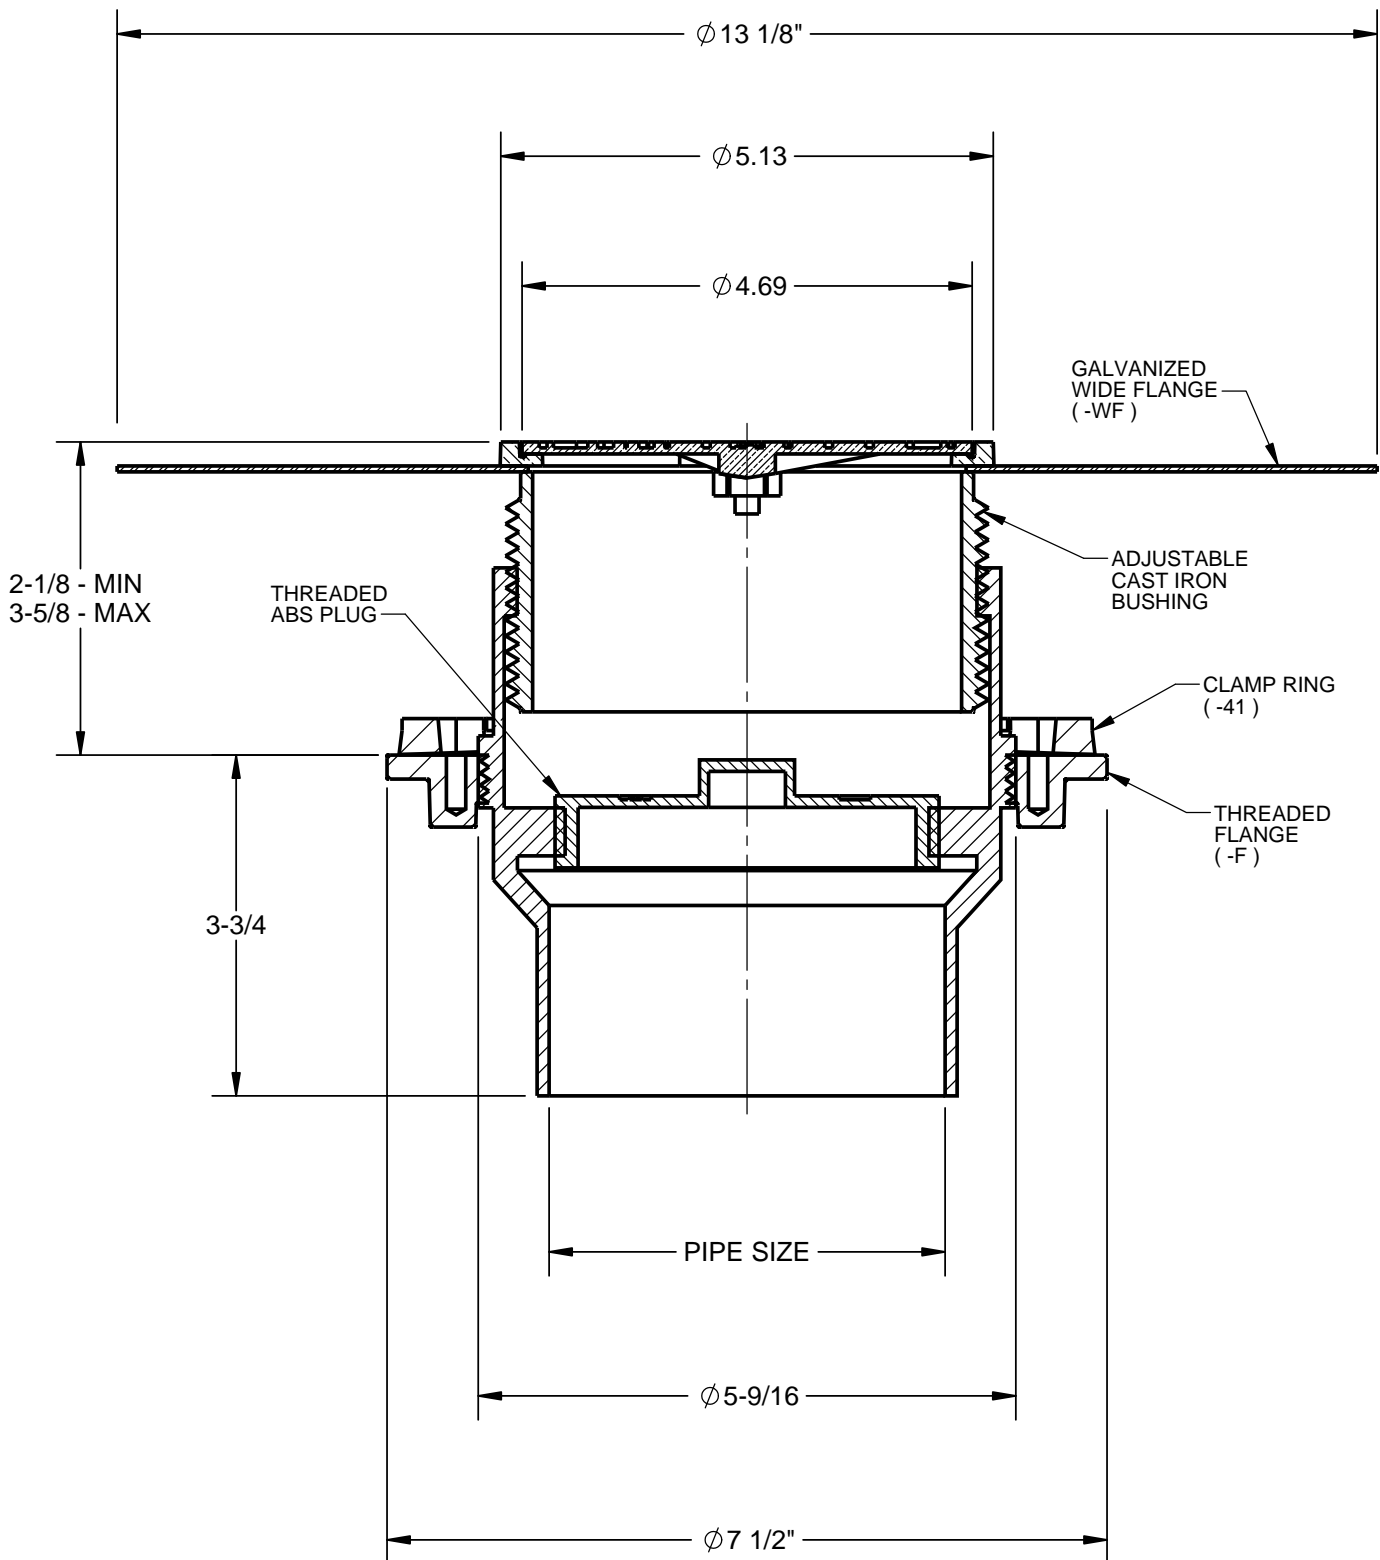

SPECIFICATION:

JOSAM SERIES 55000-1-WF COATED CAST IRON KLEENATRON® II
LEVELEZE® FLOOR CLEANOUT, INTERNAL ABS CLEANOUT PLUG,
ADJUSTABLE CAST IRON HOUSING WITH MEDIUM-DUTY SCORIATED
SECURED ROUND SATIN FINISH NIKALOY COVER AND RIM, WITH
EXTRA WIDE FLANGE BETWEEN ADJUSTABLE BUSHING AND
NIKALOY RIM.

CLEANOUT

ROUND NIKALOY TOP ASSEMBLY

SERIES **55000-1-WF**

DATE OF LAST CHANGE: 5/11/2011

DIMENSIONS ARE SUBJECT TO MANUFACTURERS
TOLERANCES AND CHANGE WITHOUT NOTICE.
WE CAN ASSUME NO RESPONSIBILITY FOR
USE OF SUPERSEDED OR VOID DATA.