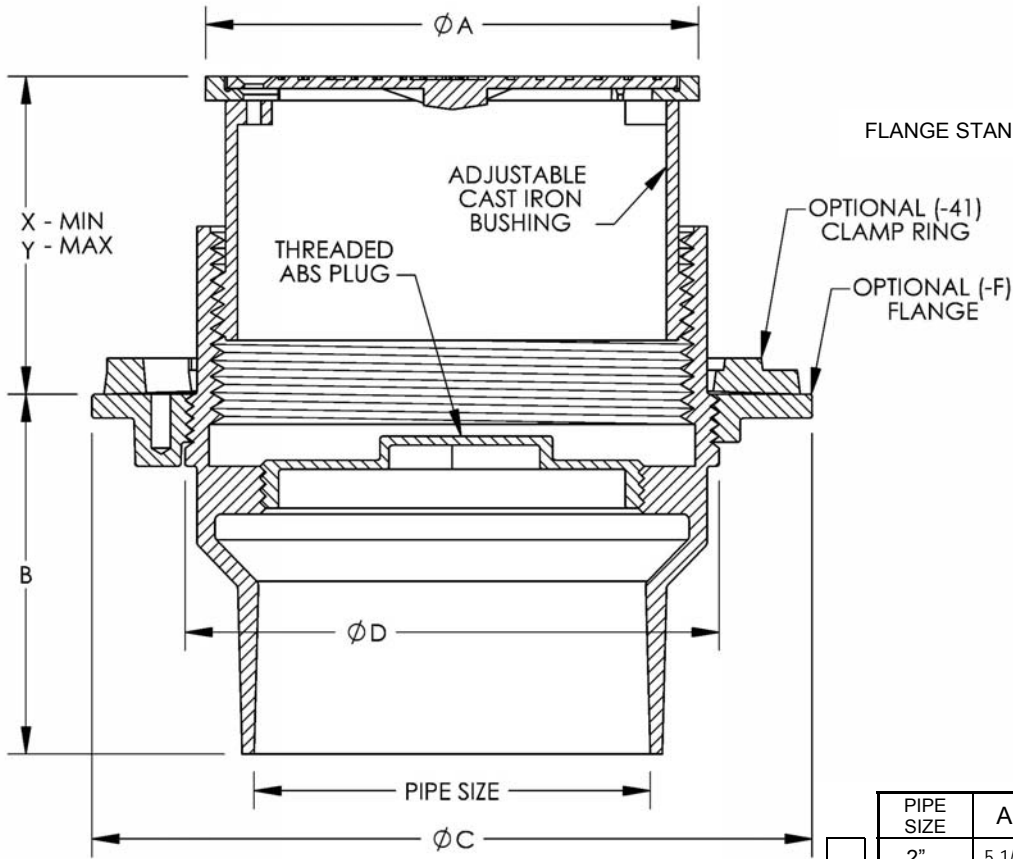

SPECIFICATION:

JOSAM 55000-1 SERIES COATED CAST IRON KLEENATRON® II LEVEZE® FLOOR CLEANOUT, INTERNAL ABS CLEANOUT PLUG, ADJUSTABLE CAST IRON HOUSING WITH MEDIUM-DUTY SCORIATED SECURED ROUND SATIN NIKALOY COVER.

**CLEANOUT
ROUND NIKALOY TOP**

SERIES

55000-1

FLANGE STANDARD ON 4" -X AND 6" SIZES.

PIPE SIZE	A	B	C	D	X	Y
2"	5-1/8	3-3/4	7-1/2	5-9/16	2-1/8	3-5/8
3"	5-1/8	3-3/4	7-1/2	5-9/16	2-1/8	3-5/8
4"	5-1/8	3-3/4	7-1/2	5-9/16	2-1/8	3-5/8
4" -X	6-5/8	4-1/4	9-3/16	7	2	3-11/16
5"-Z	5-1/8	3-3/4	7-1/2	5-9/16	2-1/8	3-5/8
6"-Z	6-5/8	4-1/4	9-3/16	7	2	3-11/16

- ▼ ☐ -1 SATIN FINISH NIKALOY TOP
- ▼ ☐ -SD SPECIAL DUTY TOP
- ▼ ☐ -SQ SQUARE TOP
- ▼ ☐ -12 COVER RECESSED FOR TILE
- ▼ ☐ -13 COVER RECESSED FOR TERRAZO FLOORING
- ☐ -14 CARPET CLEANOUT MARKER
- ☐ -VP SECURED COVER, VANDAL-PROOF SCREWS
- ☐ -22 TAPER THREAD BRONZE PLUG

- ☐ -31 GALVANIZED CAST IRON PARTS
- ☐ -41 CLAMP RING AND FLANGE
- ☐ -F FLANGE ONLY
- ☐ -WF WIDE FLANGE
- ☐ -CFC CARPET CLEANOUT FLANGE COVER
- ☐ -X INSIDE CAULK OUTLET
- ☐ -Y HUB OUTLET W/ GASKET (2", 3" & 4" SIZE'S ONLY)
- ☐ -Z NO-HUB OUTLET

▼ SEPARATE SUBMITTAL FOR THIS OPTION AVAILABLE

DRAWING No. 06/27/08

A-15552-K

JOSAM COMPANY
MICHIGAN CITY, INDIANA

NOTES: