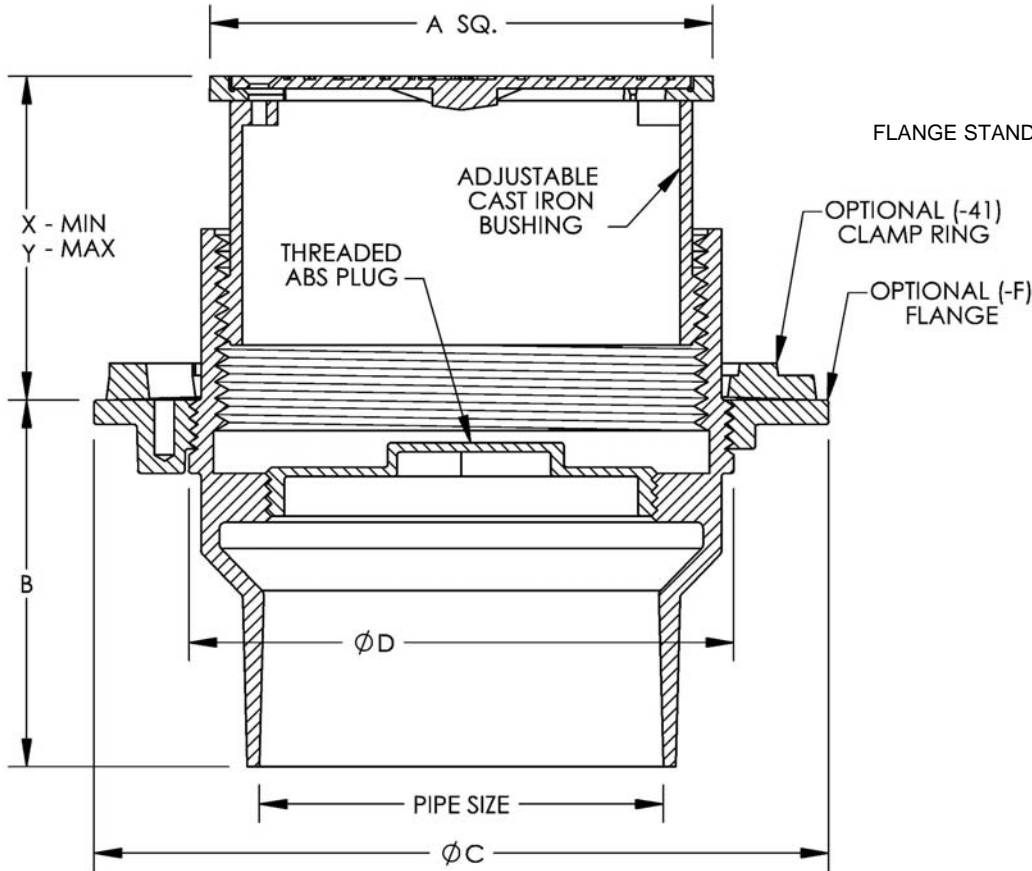

SPECIFICATION:

JOSAM 55000-2-SQ SERIES COATED CAST IRON KLEENATRON® II LEVELEZE® FLOOR CLEANOUT, INTERNAL ABS CLEANOUT PLUG, ADJUSTABLE CAST IRON HOUSING WITH MEDIUM-DUTY SCORIATED SECURED SQUARE SATIN BRONZE COVER.

**CLEANOUT
SQUARE BRONZE TOP**

SERIES

55000-2-SQ

FLANGE STANDARD ON 4" -X AND 6" SIZES.

PIPE SIZE	A	B	C	D	X	Y
2"	5-3/8	3-3/4	7-1/2	5-9/16	2-1/8	3-5/8
3"	5-3/8	3-3/4	7-1/2	5-9/16	2-1/8	3-5/8
4"	5-3/8	3-3/4	7-1/2	5-9/16	2-1/8	3-5/8
4" -X	7	4-1/4	9-3/16	7	2	3-11/16
5"	5-3/8	3-3/4	7-1/2	5-9/16	2-1/8	3-5/8
6"	7	4-1/4	9-3/16	7	2	3-11/16

- 2-SQ SQUARE TOP, SATIN FINISH BRONZE
- 14 CARPET CLEANOUT MARKER
- VP SECURED COVER, VANDAL-PROOF SCREWS
- 22 TAPER THREAD BRONZE PLUG
- 31 GALVANIZED CAST IRON PARTS
- 41 CLAMP RING AND FLANGE

- F FLANGE ONLY
- WF WIDE FLANGE
- CFC CARPET CLEANOUT FLANGE COVER
- X INSIDE CAULK OUTLET
- Y HUB OUTLET W/ GASKET (2", 3" & 4" SIZE'S ONLY)
- Z NO-HUB OUTLET