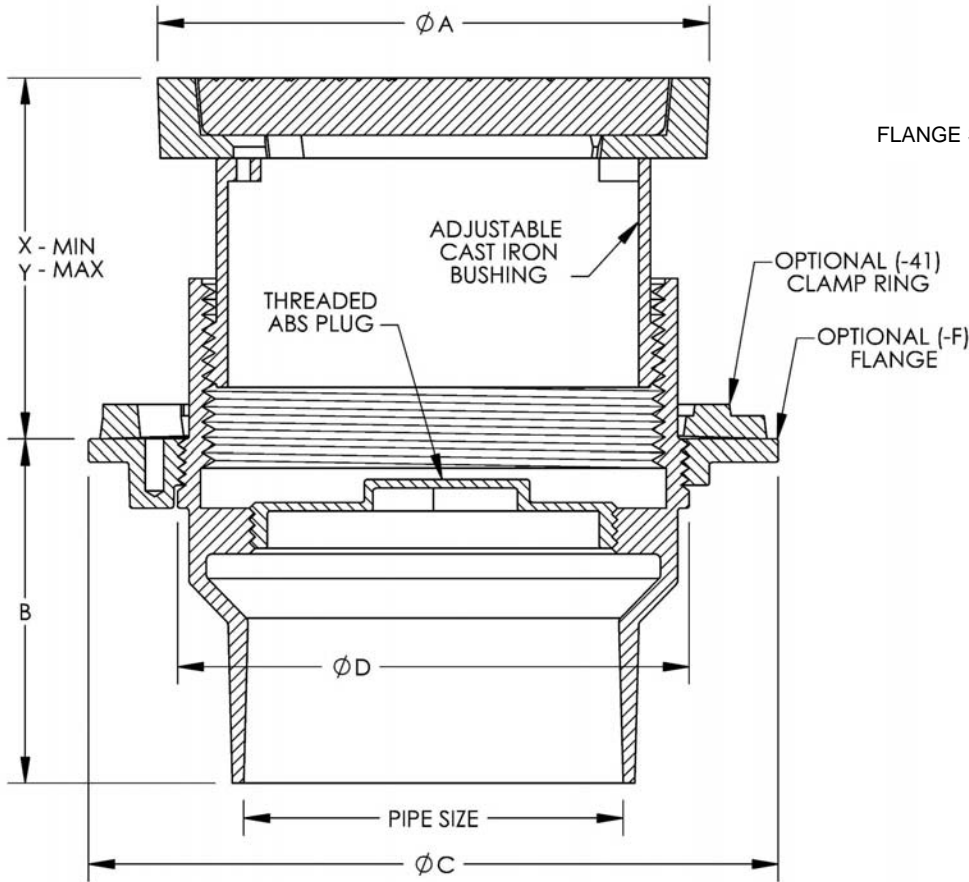

SPECIFICATION:

JOSAM 55000-5 SERIES COATED CAST IRON KLEENATRON® II LEVELEZE® FLOOR CLEANOUT, INTERNAL ABS CLEANOUT PLUG, ADJUSTABLE CAST IRON HOUSING WITH SPECIAL-DUTY SCORIATED SECURED ROUND DUCTILE IRON COVER.

**CLEANOUT
ROUND DUCTILE IRON TOP**

SERIES

55000-5

FLANGE STANDARD ON 4" -X AND 6" SIZES.

PIPE SIZE	A	B	C	D	X	Y
2"	6	3-3/4	7-1/2	5-9/16	2-3/4	4-1/4
3"	6	3-3/4	7-1/2	5-9/16	2-3/4	4-1/4
4"	6	3-3/4	7-1/2	5-9/16	2-3/4	4-1/4
4" -X	7-1/2	4-1/4	9-3/16	7	2-5/8	4-5/16
5"-Z	6	3-3/4	7-1/2	5-9/16	2-3/4	4-1/4
6"-Z	7-1/2	4-1/4	9-3/16	7	2-5/8	4-5/16

- 5 DUCTILE IRON TOP
- 14 CARPET CLEANOUT MARKER
- VP SECURED COVER, VANDAL-PROOF SCREWS
- 22 TAPER THREAD BRONZE PLUG
- 31 GALVANIZED CAST IRON PARTS
- 41 CLAMP RING AND FLANGE

- F FLANGE ONLY
- CFC CARPET CLEANOUT FLANGE COVER
- X INSIDE CAULK OUTLET
- Y HUB OUTLET W/ GASKET (2", 3" & 4" SIZE'S ONLY)
- Z NO-HUB OUTLET