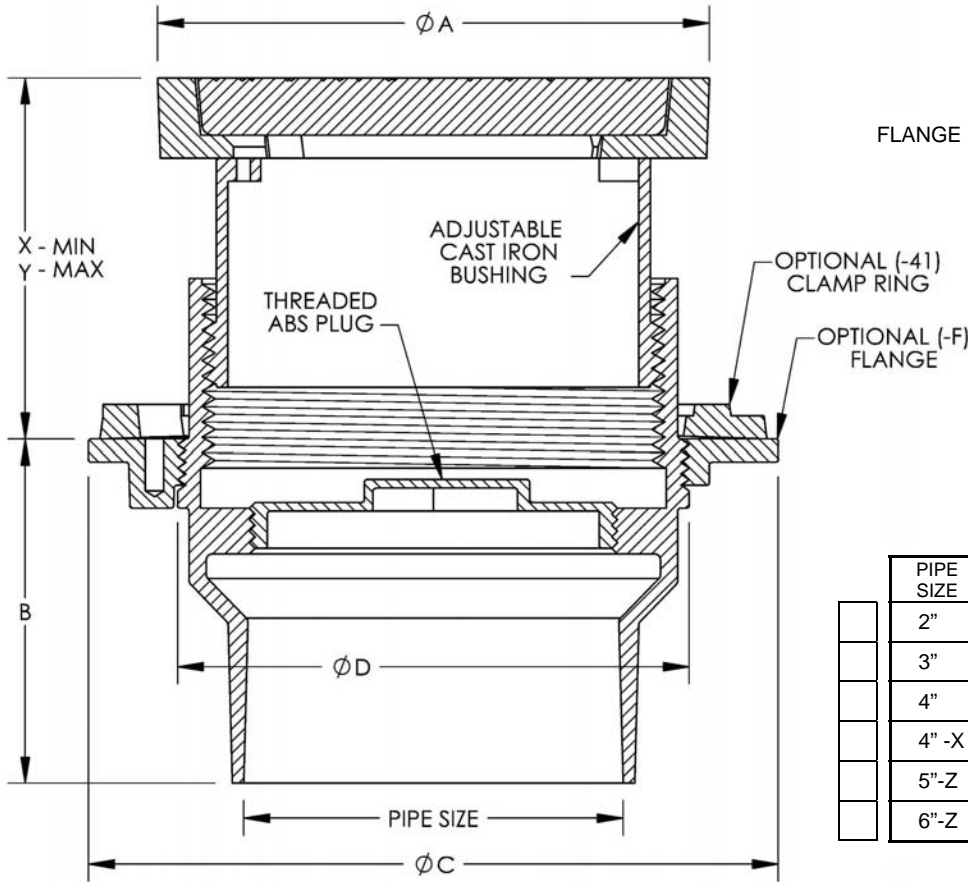

SPECIFICATION:

JOSAM 55000 SERIES COATED CAST IRON KLEENATRON® II LEVELEZE® FLOOR CLEANOUT, INTERNAL ABS CLEANOUT PLUG, ADJUSTABLE CAST IRON HOUSING WITH SPECIAL-DUTY SCORIATED SECURED ROUND CAST IRON COVER.

**CLEANOUT
ROUND CAST IRON TOP**

SERIES

55000

FLANGE STANDARD ON 4" -X AND 6" SIZES.

PIPE SIZE	A	B	C	D	X	Y
2"	6	3-3/4	7-1/2	5-9/16	2-3/4	4-1/4
3"	6	3-3/4	7-1/2	5-9/16	2-3/4	4-1/4
4"	6	3-3/4	7-1/2	5-9/16	2-3/4	4-1/4
4" -X	7-1/2	4-1/4	9-3/16	7	2-5/8	4-5/16
5"-Z	6	3-3/4	7-1/2	5-9/16	2-3/4	4-1/4
6"-Z	7-1/2	4-1/4	9-3/16	7	2-5/8	4-5/16

- ▼ -SS-SD * SPEC.-DUTY STAINLESS ST. TOP (N/A 4"X AND 6"Z)
- 5 DUCTILE IRON TOP
- 14 CARPET CLEANOUT MARKER
- VP SECURED COVER, VANDAL-PROOF SCREWS
- 22 TAPER THREAD BRONZE PLUG
- 31 GALVANIZED CAST IRON PARTS
- 41 CLAMP RING AND FLANGE
- F FLANGE ONLY
- CFC CARPET CLEANOUT FLANGE COVER
- X INSIDE CAULK OUTLET
- Y HUB OUTLET W/ GASKET (2", 3" & 4" SIZE'S ONLY)
- Z NO-HUB OUTLET