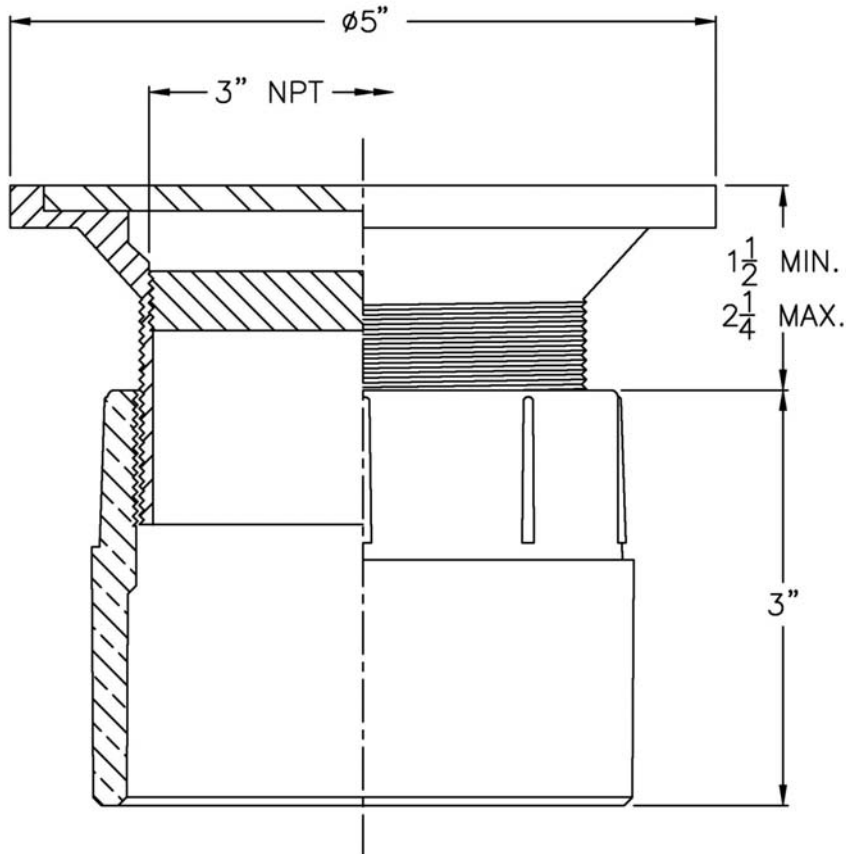

SPECIFICATION:

JOSAM 58360-PVC SERIES PVC CLEANOUT, ROUND NIKALOY ADJUSTABLE TOP WITH INTERNAL BRONZE PLUG. COMBINATION 3" X 4" SOLVENT WELD BOTTOM OUTLET FITS OVER 3" OR INSIDE 4" SCHEDULE 40 PVC PIPE.

**CLEANOUT
PVC**

SERIES **58360-PVC**

OPTIONS:

-2	SATIN FINISH BRONZE TOP
-14	CARPET CLEANOUT MARKER
-VP	SECURED COVER, VANDAL-PROOF SCREWS

DATE OF LAST CHANGE: 07/01/08

DIMENSIONS ARE SUBJECT TO MANUFACTURERS TOLERANCES AND CHANGE WITHOUT NOTICE. WE CAN ASSUME NO RESPONSIBILITY FOR USE OF SUPERSEDED OR VOID DATA.