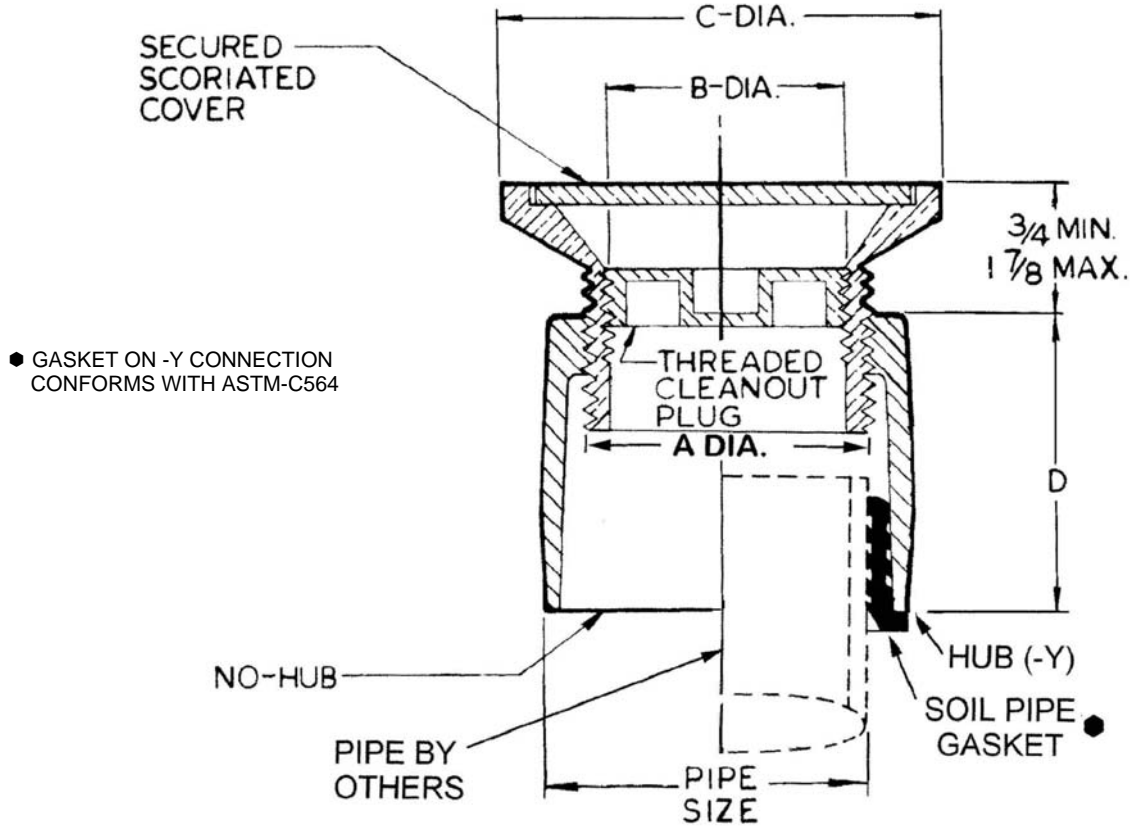

SPECIFICATION:

JOSAM 58360 SERIES COATED CAST IRON FERRULE AND ADJUSTABLE CAST NIKALOY FLOOR CLEANOUT, INTERNAL BRONZE COUNTERSUNK PLUG AND SOLID SCORIATED SECURED ROUND COVER.

**CLEANOUT
ADJUSTABLE FLOOR CLEANOUT**

SERIES

58360

PIPE SIZE	A	B	C	D
2" -Z	2	1-1/2	4	4-1/2
3" -Z	2	1-1/2	4	3-1/8
4" -Z	3	2-3/4	5	3-3/8
5" -Z	3	2-3/4	5	4-1/4
6" -Z	3	2-3/4	5	4-1/4

PIPE SIZE	A	B	C	D
2" -Y	2	1-1/2	4	3-1/8
3" -Y	3	2-3/4	5	3-3/8
4" -Y	3	2-3/4	5	4-1/4

- 2 SATIN FINISH BRONZE TOP
- 14 CARPET CLEANOUT MARKER
- 31 GALVANIZED CAST IRON PARTS

- VP SECURED COVER, VANDAL PROOF SCREWS
- Y HUB OUTLET W/ GASKET (2"-4" SIZES ONLY)
- Z NO-HUB SPIGOT OUTLET

DRAWING No. 06/27/08