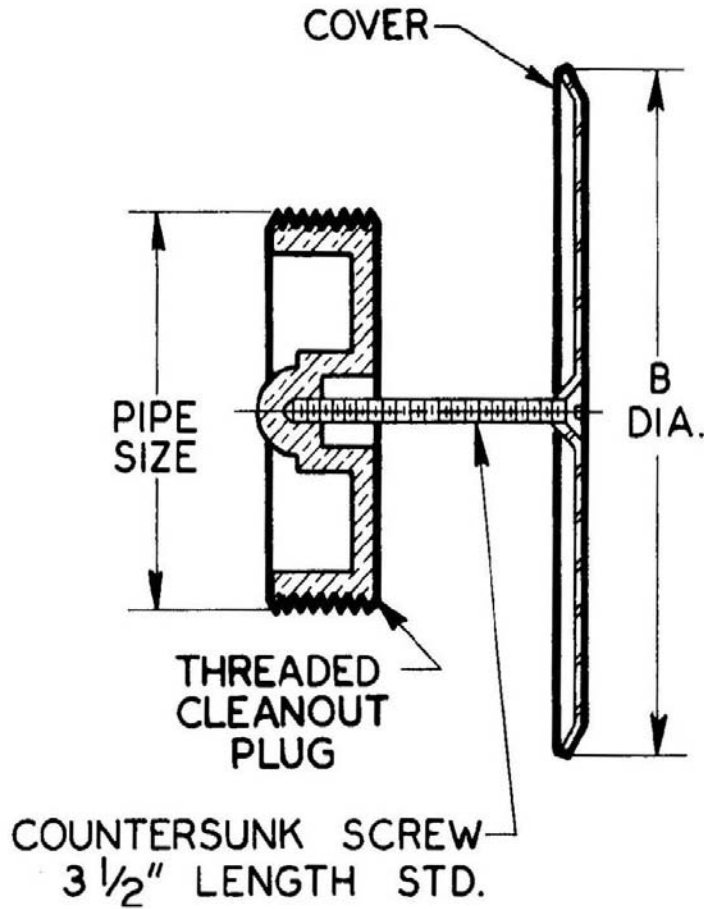

SPECIFICATION:

JOSAM 58600-PLG SERIES ROUND STAINLESS STEEL WALL ACCESS COVER WITH SCREW AND THREADED NPT BRONZE PLUG.

**CLEANOUT
WALL ACCESS COVER W/ PLUG**

SERIES 58600-PLG

FORMERLY 58890 SERIES

	TYPE NO.	PIPE SIZE	B
	58604-PLG1-1/2	1-1/2	5-3/8
	58604-PLG2	2	5-3/8
	58604-PLG2-1/2	2-1/2	5-3/8
	58604-PLG3	3	5-3/8
	58604-PLG3-1/2	3-1/2	5-3/8
	58606-PLG4	4	7-5/8
	58606-PLG5	5	7-5/8
	58606-PLG6	6	7-5/8

- VP SECURED COVER, VANDAL-PROOF SCREWS
- PLG BRONZE NPT PLUG (SPECIFY PLUG SIZE)
- 17 CENTER SCREW LONGER THAN STANDARD
- 20 RAISED HEAD BRONZE PLUG

DRAWING No. 06/28/08

A-07781-K

JOSAM COMPANY
MICHIGAN CITY, INDIANA