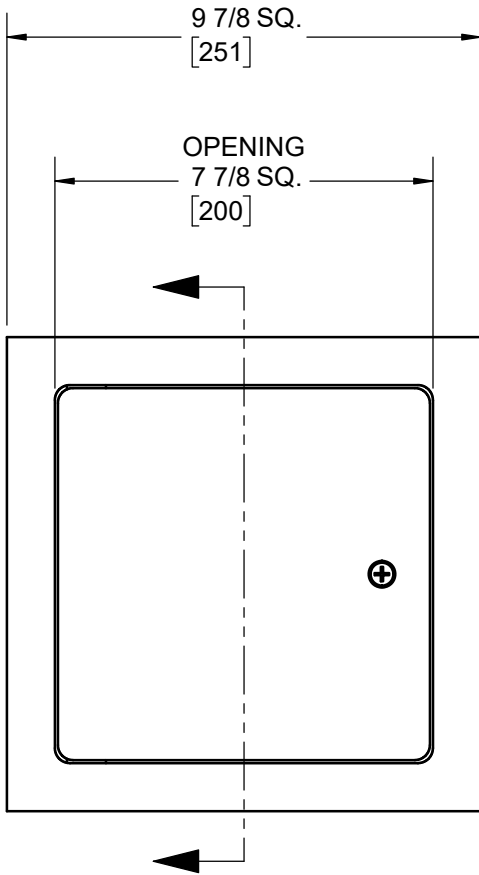

**SPECIFICATION:**

JOSAM 58656 SERIES SQUARE STAINLESS STEEL ACCESS FRAME, ANCHOR SLOTS AND HINGED SMOOTH SECURED COVER.

**CLEANOUT  
WALL ACCESS COVER**

SERIES **58656**

-20*	RAISED HEAD BRONZE PLUG
-31*	GALVANIZED CAST IRON PARTS
-CO2	NO-HUB CLEANOUT, 2"
-CO3	NO-HUB CLEANOUT, 3"
-CO4	NO-HUB CLEANOUT, 4"
-CO6	NO-HUB CLEANOUT, 6"
-COT2	NO-HUB CLEANOUT TEE, 2"
-COT3	NO-HUB CLEANOUT TEE, 3"
-COT4	NO-HUB CLEANOUT TEE, 4"
-COT6	NO-HUB CLEANOUT TEE, 6"

\* SPECIFY -CO OR -COT

WARNING: Cancer and Reproductive Harm - www.P65Warnings.ca.gov

DATE OF LAST CHANGE: 02/19/19

DIMENSIONS ARE SUBJECT TO MANUFACTURERS TOLERANCES AND CHANGE WITHOUT NOTICE. WE CAN ASSUME NO RESPONSIBILITY FOR USE OF SUPERSEDED OR VOID DATA.