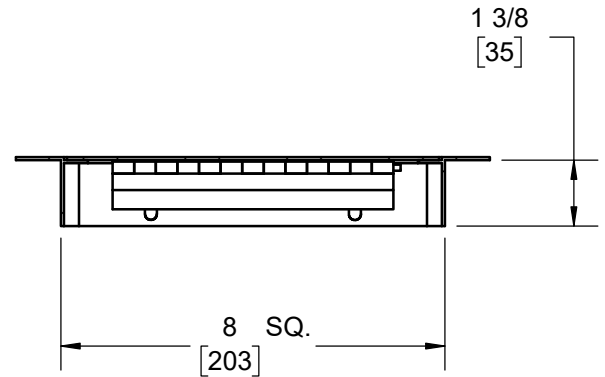

**SPECIFICATION:**

JOSAM 58656 SERIES SQUARE STAINLESS STEEL ACCESS FRAME, ANCHOR SLOTS AND HINGED SMOOTH SECURED COVER.

**CLEANOUT  
WALL ACCESS COVER**

SERIES **58656**

-20*	RAISED HEAD BRONZE PLUG
-31*	GALVANIZED CAST IRON PARTS
-CO2	NO-HUB CLEANOUT, 2"
-CO3	NO-HUB CLEANOUT, 3"
-CO4	NO-HUB CLEANOUT, 4"
-CO6	NO-HUB CLEANOUT, 6"
-COT2	NO-HUB CLEANOUT TEE, 2"
-COT3	NO-HUB CLEANOUT TEE, 3"
-COT4	NO-HUB CLEANOUT TEE, 4"
-COT6	NO-HUB CLEANOUT TEE, 6"

\* SPECIFY -CO OR -COT

WARNING: Cancer and Reproductive Harm - www.P65Warnings.ca.gov

DATE OF LAST CHANGE: 02/19/19

DIMENSIONS ARE SUBJECT TO MANUFACTURERS TOLERANCES AND CHANGE WITHOUT NOTICE. WE CAN ASSUME NO RESPONSIBILITY FOR USE OF SUPERSEDED OR VOID DATA.