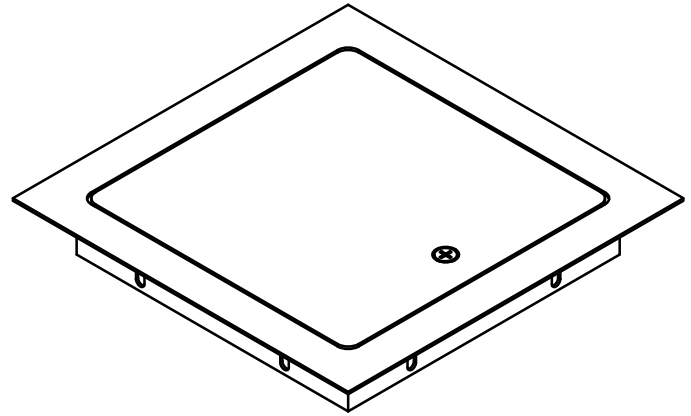

**SPECIFICATION:**

JOSAM 58656 SERIES SQUARE STAINLESS STEEL ACCESS FRAME, ANCHOR SLOTS AND HINGED SMOOTH SECURED COVER.

**CLEANOUT  
WALL ACCESS COVER**

SERIES **58656**

-20*	RAISED HEAD BRONZE PLUG
-31*	GALVANIZED CAST IRON PARTS
-CO2	NO-HUB CLEANOUT, 2"
-CO3	NO-HUB CLEANOUT, 3"
-CO4	NO-HUB CLEANOUT, 4"
-CO6	NO-HUB CLEANOUT, 6"
-COT2	NO-HUB CLEANOUT TEE, 2"
-COT3	NO-HUB CLEANOUT TEE, 3"
-COT4	NO-HUB CLEANOUT TEE, 4"
-COT6	NO-HUB CLEANOUT TEE, 6"