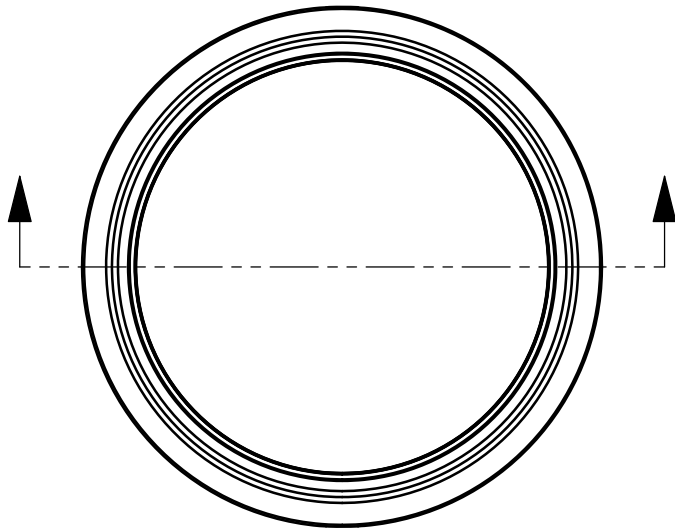

**SPECIFICATION:**

JOSAM 88550 SERIES COATED CAST IRON HUB ADAPTER WITH STANDARD CAST IRON SOIL PIPE HUB AND FEMALE THREADED OUTLET.

**TRAPS & ACCESSORIES**

HUB ADAPTER, THREADED OUTLET

SERIES

**88550**

	TYPE NO.	PIPE SIZE	B*	C	D	E	LBS.
	88553	3	4-1/4	5-1/4	3	2-1/4	5
	88554	4	5-3/8	6-1/4	2-7/8	2-3/8	5
	88555	5	6-1/4	7-1/4	3-1/2	2-7/8	7
	88556	6	7-1/2	8-1/4	3-5/8	3	8

\* MEETS ASTM A-74 XH CAST IRON SOIL PIPE STANDARD

-40 GALVANIZED CAST IRON PARTS

WARNING: Cancer and Reproductive Harm - www.P65Warnings.ca.gov

DATE OF LAST CHANGE: 06/28/18

DIMENSIONS ARE SUBJECT TO MANUFACTURERS TOLERANCES AND CHANGE WITHOUT NOTICE. WE CAN ASSUME NO RESPONSIBILITY FOR USE OF SUPERSEDED OR VOID DATA.