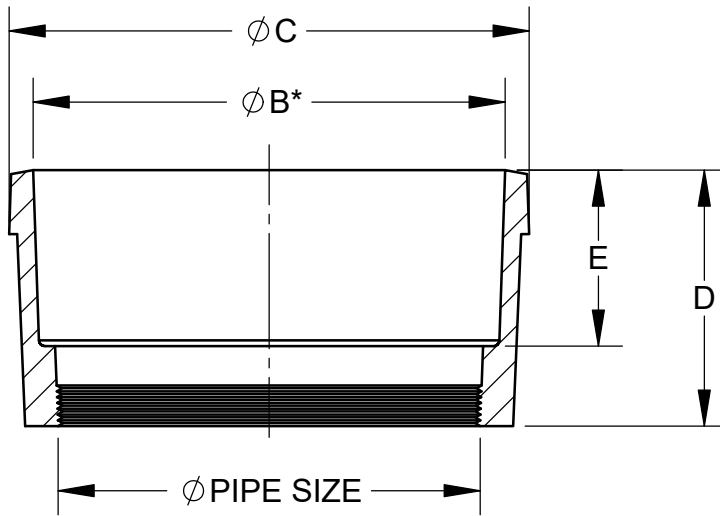

**SPECIFICATION:**

JOSAM 88550 SERIES COATED CAST IRON HUB ADAPTER WITH STANDARD CAST IRON SOIL PIPE HUB AND FEMALE THREADED OUTLET.

**TRAPS & ACCESSORIES**

HUB ADAPTER, THREADED OUTLET

SERIES

**88550**

	TYPE NO.	PIPE SIZE	B*	C	D	E	LBS.
	88553	3	4-1/4	5-1/4	3	2-1/4	5
	88554	4	5-3/8	6-1/4	2-7/8	2-3/8	5
	88555	5	6-1/4	7-1/4	3-1/2	2-7/8	7
	88556	6	7-1/2	8-1/4	3-5/8	3	8

\* MEETS ASTM A-74 XH CAST IRON SOIL PIPE STANDARD

-40 GALVANIZED CAST IRON PARTS

WARNING: Cancer and Reproductive Harm - www.P65Warnings.ca.gov

DATE OF LAST CHANGE: 06/28/18

DIMENSIONS ARE SUBJECT TO MANUFACTURERS TOLERANCES AND CHANGE WITHOUT NOTICE. WE CAN ASSUME NO RESPONSIBILITY FOR USE OF SUPERSEDED OR VOID DATA.