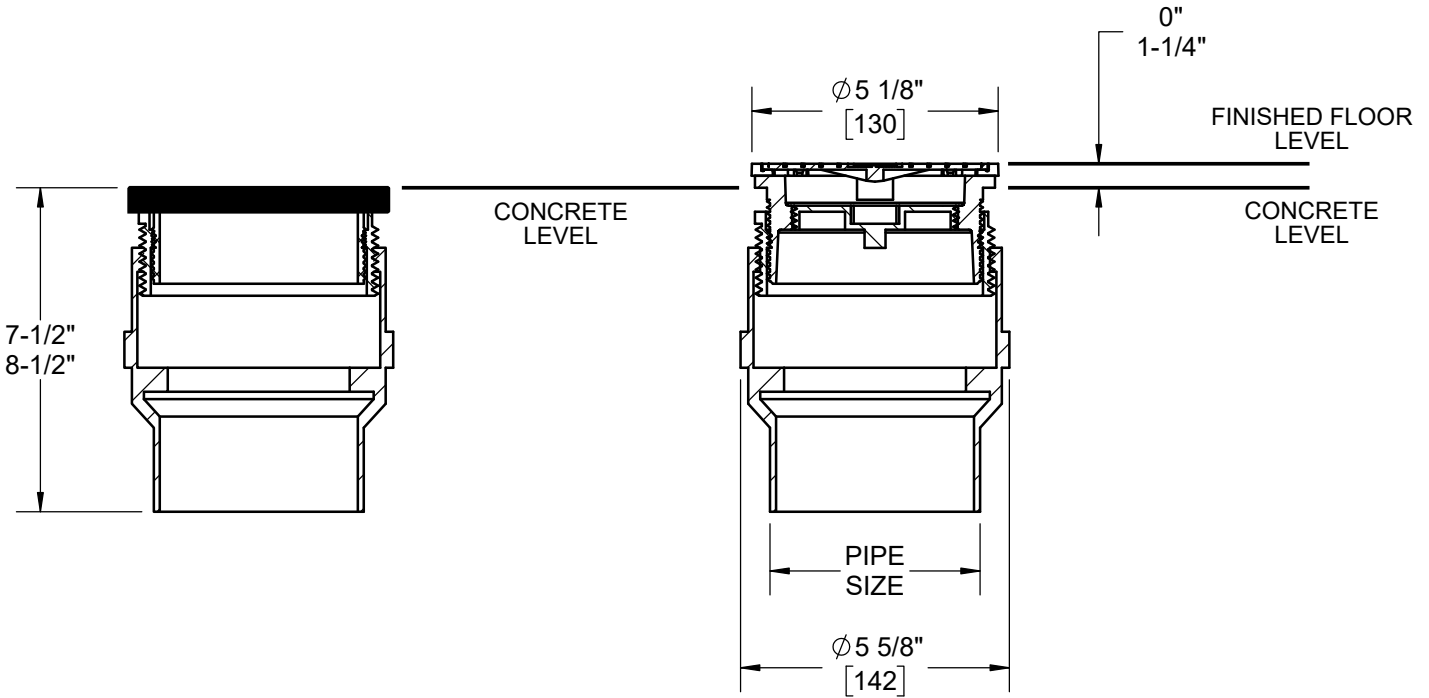

**SPECIFICATION:**

JOSAM SERIES CO-100-A "LEVELEZE II" CAST IRON CLEANOUT WITH 5" ROUND NIKALOY TOP, INTERNAL PLUG, 2-STAGE HEIGHT ADJUSTMENT, AND BOTTOM OUTLET.

**LITE LINE  
CLEANOUT  
LEVELEZE II, 5" TOP**

SERIES **CO-100-A**

**OPTIONS:**

MODEL	PIPE SIZE
CO-102-A	2"
CO-103-A	3"
CO-104-A	4"
CO-105-A*	5"-Z

-Y	HUB OUTLET WITH GASKET
-Z	NO-HUB OUTLET

\* 5" AVAIL. IN NO-HUB ONLY

WARNING: Cancer and Reproductive Harm - www.P65Warnings.ca.gov