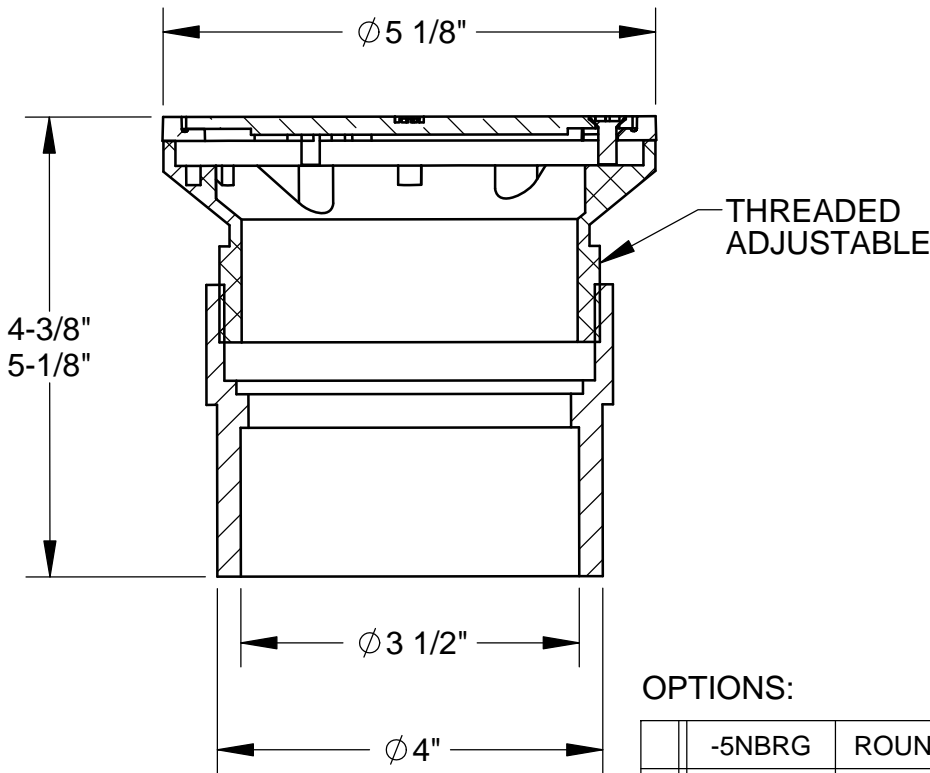

**SPECIFICATION:**

JOSAM FD-450 SERIES PVC FLOOR DRAIN WITH ROUND ADJUSTABLE TOP AND METAL RIM AND GRATE.

**FLOOR DRAIN**

PVC

SERIES

**FD-450**

PVC OUTLET FITS OVER 3" AND INSIDE 4" SCHED 40 DWV

**OPTIONS:**

-5NBRG	ROUND NICKEL-BRONZE RIM AND GRATE
-5PBRG	ROUND POLISHED BRONZE RIM AND GRATE
-5SCRG	ROUND SCORIATED GASKETED SOLID COVER
-SQ	SQUARE RIM

DATE OF LAST CHANGE: 11/16/13

DIMENSIONS ARE SUBJECT TO MANUFACTURERS TOLERANCES AND CHANGE WITHOUT NOTICE. WE CAN ASSUME NO RESPONSIBILITY FOR USE OF SUPERSEDED OR VOID DATA.