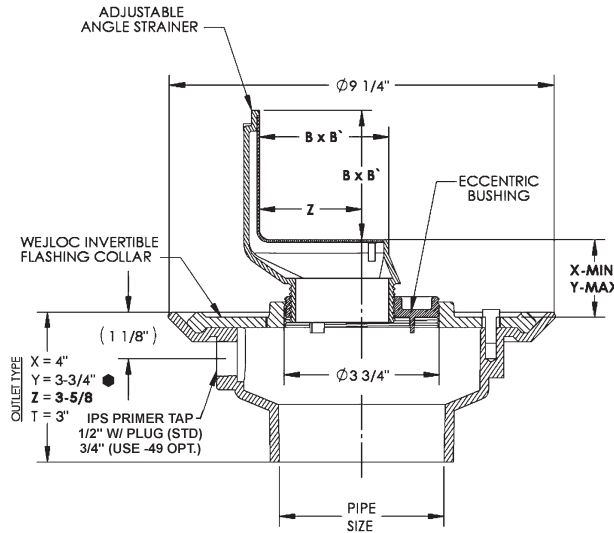

30000-P SERIES

Body with Angle Strainer

● CONFORMS WITH ASTM-C564.