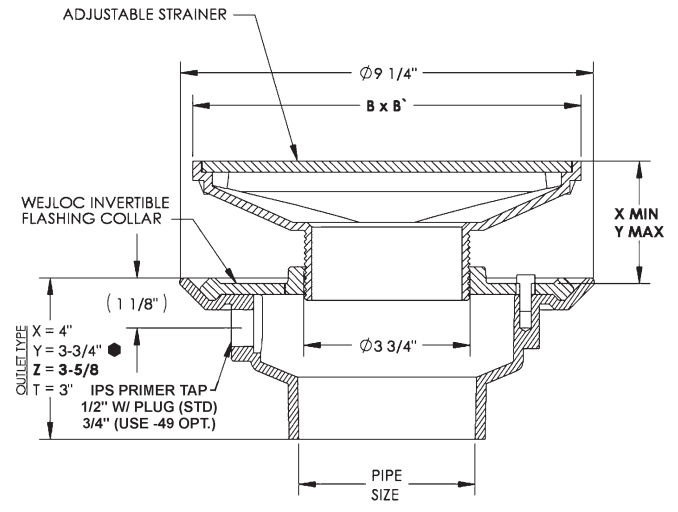

### Body with Angle Strainer

● CONFORMS WITH ASTM-C564.

### Body with Rectangular Strainer

● CONFORMS WITH ASTM-C564.

TYPE NO.	PIPE SIZE	ADJUSTABLE STRAINER						LBS.†
		TYPE NO.	BxB'	ADJUSTMENT		FREE AREA		
30002	2	4P	3-1/4x4-1/4	7/8	1-3/4	1-3/4	8.9	16
30003	3	6P	6-1/8x6-1/4	1-5/8	3-7/8	3-1/8	18.7	23
30004	4							
† STRAINER W/BODY								