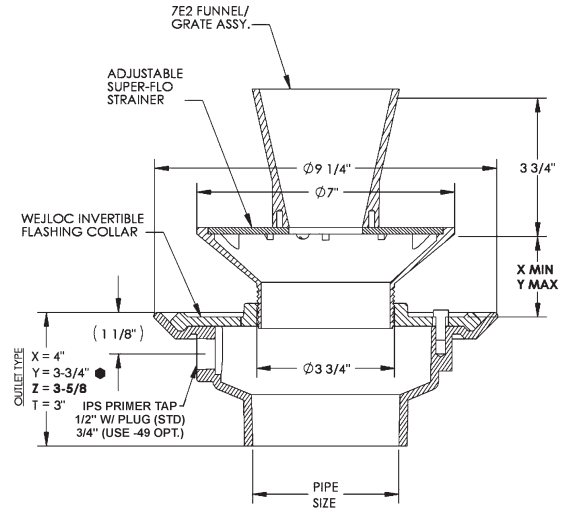

### Body with Extended Rim Strainer

● CONFORMS WITH ASTM-C564.

### Body with Strainer with Round Funnel

● CONFORMS WITH ASTM-C564.

TYPE NO.	PIPE SIZE	ADJUSTABLE STRAINER						LBS.†
		TYPE NO.	B	ADJUSTMENT		FREE AREA		
30002	2	6E1	6	2-1/4	3-1/2	4	16	
30003	3	7E1	7	1-7/8	3-1/8	8.2	17	
30004	4	9E1	9	2-1/4	3-3/8	21.2	20	
† STRAINER W/BODY								

### Body with Rectangular Strainer

● CONFORMS WITH ASTM-C564.

TYPE NO.	PIPE SIZE	ADJUSTABLE STRAINER						LBS.†
		TYPE NO.	BxB'	ADJUSTMENT		FREE AREA		
30002	2	4P	3-1/4x4-1/4	7/8	1-3/4	1-3/4	8.9	16
30003	3	6P	6-1/8x6-1/4	1-5/8	3-7/8	3-1/8	18.7	23
30004	4							
† STRAINER W/BODY								