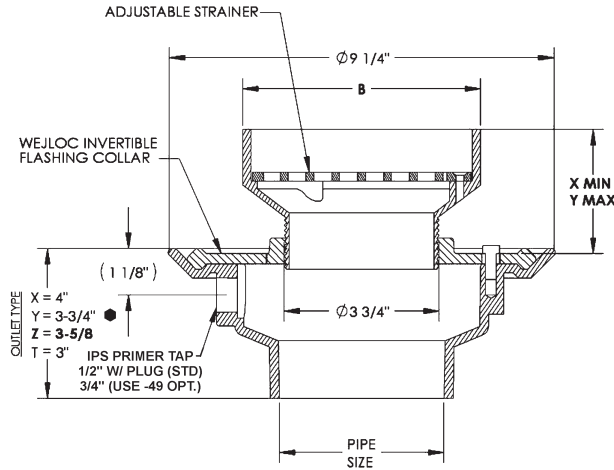

### Body with Extended Rim Strainer

● CONFORMS WITH ASTM-C564.

### Body with Strainer with Round Funnel

● CONFORMS WITH ASTM-C564.

TYPE NO.	PIPE SIZE	ADJUSTABLE STRAINER						LBS.†
		TYPE NO.	B	ADJUSTMENT		FREE AREA		
30002	2	6E1	6	2-1/4	3-1/2	4	16	
30003	3	7E1	7	1-7/8	3-1/8	8.2	17	
30004	4	9E1	9	2-1/4	3-3/8	21.2	20	
† STRAINER W/BODY								

### Body with Angle Strainer

● CONFORMS WITH ASTM-C564.

### Body with Rectangular Strainer

● CONFORMS WITH ASTM-C564.

TYPE NO.	PIPE SIZE	ADJUSTABLE STRAINER						LBS.†
		TYPE NO.	BxB'	ADJUSTMENT		FREE AREA		
30002	2	4P	3-1/4x4-1/4	7/8	1-3/4	1-3/4	8.9	16
30003	3	6P	6-1/8x6-1/4	1-5/8	3-7/8	3-1/8	18.7	23
30004	4							
† STRAINER W/BODY								