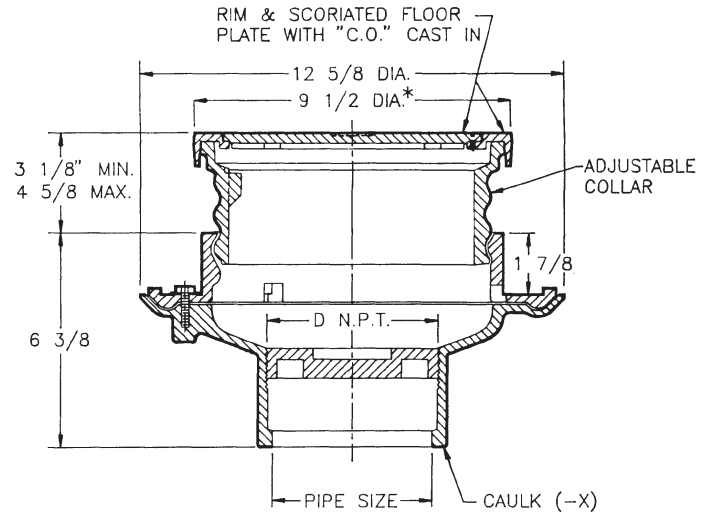

58460A-AE SERIES with -AE Adjustable Extension

APPLICATION

For use in finished floors subject to pedestrian and light wheel traffic such as schools, hospitals and shopping malls where an oversized cover and body are desired. Top design allows for adjustment even as the floor is being poured.

SPECIFICATION

JOSAM 58460A-AE Series coated cast iron LEVELEZE® Floor Cleanout, adjustable collar with rolled thread and internal bronze countersunk plug, inside caulk connection, satin Nikaloy rim and scoriated secured round Nikaloy cover.

* THIS DIM. 9" SQ. ON (-6) TOP.

FOR OUTLET TYPE SPECIFY -X			
TYPE NO.	PIPE SIZE	D	LBS.
58462A-AE	2	3	38
58463A-AE	3	4	38
58464A-AE	4	5	38

58540 SERIES THREADED BRONZE PLUG

APPLICATION

For use as a replacement plug for JOSAM cleanouts or any N.P.T. female threaded fitting.

- ▲ For 10" Size, Specify 58549-20
- ▲ 10" Size Available with Raised Head Plug Only

TYPE NO.	PIPE SIZE	B	C	LBS.	B (-20)	C (-20)	LBS. (-20)
58541	1	7/8	1/2	1	7/16	3/8	1
58541-1/4	1-1/4	7/8	1/2	1	1/2	5/8	1
58541-1/2	1-1/2	5/8	3/8	1	5/8	3/4	1
58542	2	5/8	3/8	1	5/8	3/4	1
58542-1/2	2-1/2	3/4	1/2	1	3/4	3/4	1
58543	3	3/4	1/2	1	3/4	1	1
58543-1/2	3-1/2	3/4	1/2	1	3/4	1	1
58544	4	7/8	1/2	1	7/8	1	2
58545	5	1	1/2	2	1	1	3
58546	6	1	1/2	3	1	1	5
58548	8	1-1/8	5/8	7	1-1/8	1-1/8	8
▲58549	10	-	-	-	1-1/8	1-1/4	10