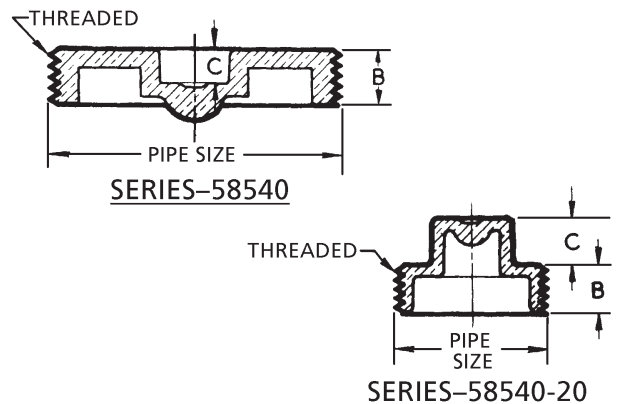

SPECIFICATION

JOSAM 58460A-AE Series coated cast iron LEVELEZE® Floor Cleanout, adjustable collar with rolled thread and internal bronze countersunk plug, inside caulk connection, satin Nikaloy rim and scoriated secured round Nikaloy cover.

* THIS DIM. 9" SQ. ON (-6) TOP.

FOR OUTLET TYPE SPECIFY -X			
TYPE NO.	PIPE SIZE	D	LBS.
58462A-AE	2	3	38
58463A-AE	3	4	38
58464A-AE	4	5	38

58540 SERIES THREADED BRONZE PLUG

APPLICATION

For use as a replacement plug for JOSAM cleanouts or any N.P.T. female threaded fitting.

SPECIFICATION

JOSAM 58540 Series countersunk bronze N.P.T. Threaded Plug for use in conjunction with JOSAM cleanouts or standard pipe fittings.

Available Options

- 19 Plug Tapped for Center Screw
- 20 Raised Head Bronze Plug

- ▲ For 10" Size, Specify 58549-20
- ▲ 10" Size Available with Raised Head Plug Only

TYPE NO.	PIPE SIZE	B	C	LBS.	B (-20)	C (-20)	LBS. (-20)
58541	1	7/8	1/2	1	7/16	3/8	1
58541-1/4	1-1/4	7/8	1/2	1	1/2	5/8	1
58541-1/2	1-1/2	5/8	3/8	1	5/8	3/4	1
58542	2	5/8	3/8	1	5/8	3/4	1
58542-1/2	2-1/2	3/4	1/2	1	3/4	3/4	1
58543	3	3/4	1/2	1	3/4	1	1
58543-1/2	3-1/2	3/4	1/2	1	3/4	1	1
58544	4	7/8	1/2	1	7/8	1	2
58545	5	1	1/2	2	1	1	3
58546	6	1	1/2	3	1	1	5
58548	8	1-1/8	5/8	7	1-1/8	1-1/8	8
▲58549	10	-	-	-	1-1/8	1-1/4	10