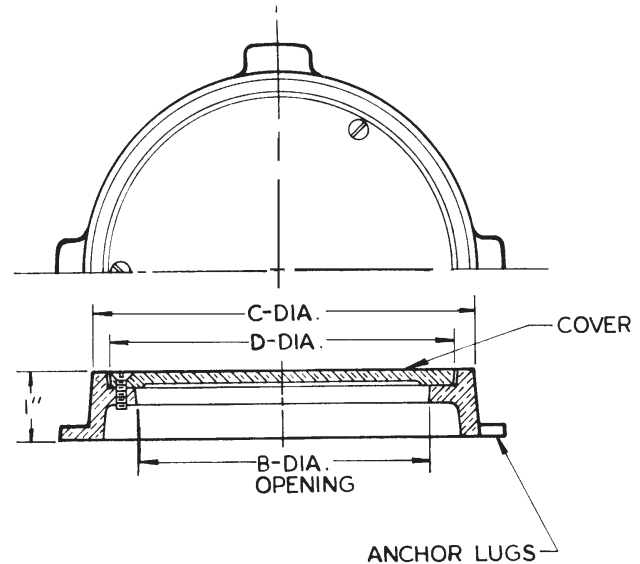

* Specify -PLG

** Specify -CO or -COT

COUNTERSUNK SCREW
3 1/2" LENGTH STD.
(LONGER LENGTHS AVAILABLE AT EXTRA COST)

TYPE NO.	B	LBS.
58604	5-3/8	1
58606	7-5/8	1
58608	10-5/8	1

58610 SERIES

WALL OR FLOOR ACCESS COVER

APPLICATION

For use in finished walls or floors subject to pedestrian or light wheel traffic, to provide access to cleanout plugs, valves, controls or other equipment.

SPECIFICATION

JOSAM 58610 Series round cast Nikaloy Access Frame with anchor lugs and satin smooth secured cover.

** Specify -CO or -COT

TYPE NO.	PIPE SIZE	B	C	D	LBS.
58614	2, 3, 4	4-5/8	6	5-1/2	4
58616	5, 6	6-3/4	8-1/4	7-3/4	7
58618	8	9-3/8	10-7/8	10-3/8	10

58600-COT SERIES

58610-CO SERIES

TYPE NO.	PIPE SIZE	B	C	D	E	F	LBS.
58604-COT2	2	4-1/4	1-3/4	6-3/8	2	5-3/8	11
58604-COT3	3	5-1/4	2-1/2	7-3/4	3	5-3/8	14
58604-COT4	4	6	3-1/2	8-7/8	4	5-3/8	20
58608-COT6	6	7	4-1/2	12-1/2	6	10-5/8	34

TYPE NO.	PIPE SIZE	B	C	D	E	F	LBS.
58614-COT2	2	4-1/4	1-3/4	6-3/8	2	6	13
58614-COT3	3	5-1/4	3-1/2	7-3/4	3	6	16
58614-COT4	4	6	3-1/2	8-7/8	4	6	22
58616-COT6	6	7	4-1/2	12-1/2	6	8-1/4	37

TYPE NO.	PIPE SIZE	B	C X C	LBS.
58631-CO2	2	1-1/2	8 x 8	9
58631-CO3	3	2-1/2	8 x 8	9
58631-CO4	4	3-1/2	8 x 8	11
58632-CO6	6	5-1/2	12 x 12	20