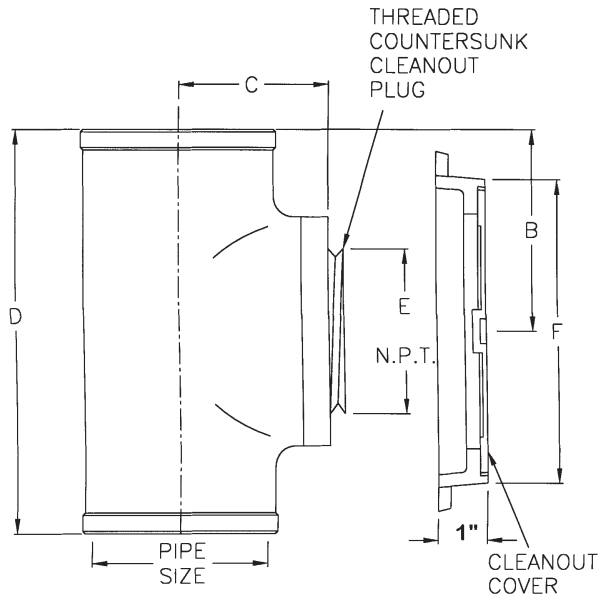

58610-COT SERIES