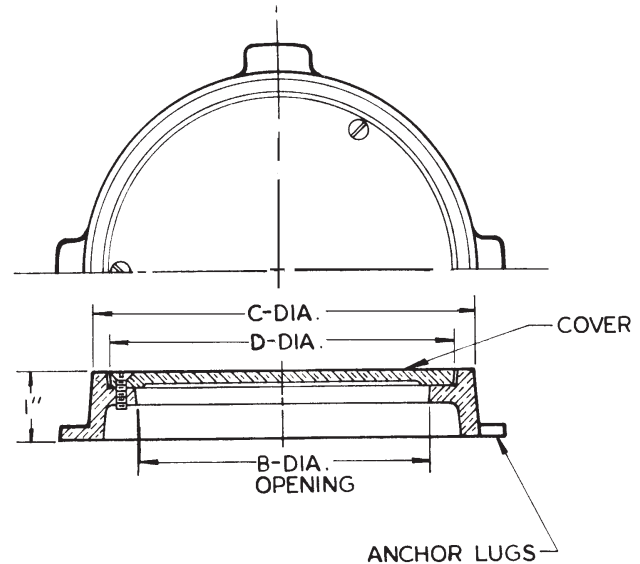

TYPE NO.	PIPE SIZE	B	C	D	LBS.
58614	2, 3, 4	4-5/8	6	5-1/2	4
58616	5, 6	6-3/4	8-1/4	7-3/4	7
58618	8	9-3/8	10-7/8	10-3/8	10