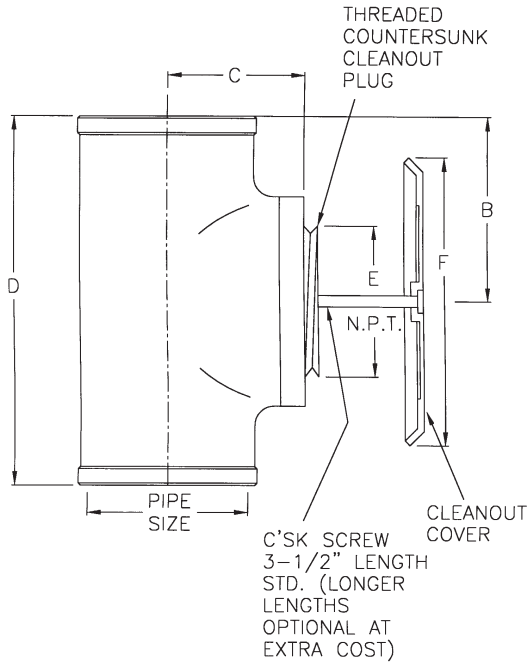

Available Options

-2	Satin Finish Bronze Top
-10	Scoriated Cover
-14	Carpet Cleanout Marker
-VP	Secured Cover, Vandal-Proof Screws
-CO2	No-Hub Cleanout, 2"
-CO3	No-Hub Cleanout, 3"
-CO4	No-Hub Cleanout, 4"
-CO6	No-Hub Cleanout, 6"
-20	** Raised Head Bronze Plug
-31	** Galvanized Cast Iron Parts
-COT2	No-Hub Cleanout Tee, 2"
-COT3	No-Hub Cleanout Tee, 3"
-COT4	No-Hub Cleanout Tee, 4"
-COT6	No-Hub Cleanout Tee, 6"

** Specify -CO or -COT

TYPE NO.	PIPE SIZE	B	C	D	LBS.
58614	2, 3, 4	4-5/8	6	5-1/2	4
58616	5, 6	6-3/4	8-1/4	7-3/4	7
58618	8	9-3/8	10-7/8	10-3/8	10

58600-COT SERIES

58610-CO SERIES

TYPE NO.	PIPE SIZE	B	C	D	E	F	LBS.
58604-COT2	2	4-1/4	1-3/4	6-3/8	2	5-3/8	11
58604-COT3	3	5-1/4	2-1/2	7-3/4	3	5-3/8	14
58604-COT4	4	6	3-1/2	8-7/8	4	5-3/8	20
58608-COT6	6	7	4-1/2	12-1/2	6	10-5/8	34

TYPE NO.	PIPE SIZE	B	C	E	F	LBS.
58614-CO2	2	1-1/2	4-5/8	6	5-1/2	6
58614-CO3	3	2-1/2	4-5/8	6	5-1/2	7
58614-CO4	4	3-1/2	4-5/8	6	5-1/2	9
58616-CO6	6	5-1/2	6-3/4	8-1/4	7-3/4	15

58610-COT SERIES

58630-CO SERIES

TYPE NO.	PIPE SIZE	B	C	D	E	F	LBS.
58614-COT2	2	4-1/4	1-3/4	6-3/8	2	6	13
58614-COT3	3	5-1/4	3-1/2	7-3/4	3	6	16
58614-COT4	4	6	3-1/2	8-7/8	4	6	22
58616-COT6	6	7	4-1/2	12-1/2	6	8-1/4	37

TYPE NO.	PIPE SIZE	B	C X C	LBS.
58631-CO2	2	1-1/2	8 x 8	9
58631-CO3	3	2-1/2	8 x 8	9
58631-CO4	4	3-1/2	8 x 8	11
58632-CO6	6	5-1/2	12 x 12	20