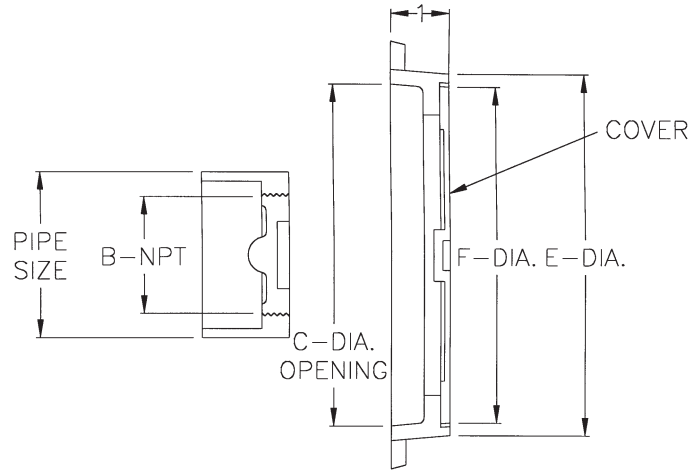

APPLICATION

For use in finished walls or floors subject to pedestrian or light wheel traffic, to provide access to cleanout plugs, valves, controls or other equipment.

SPECIFICATION

JOSAM 58610 Series round cast Nikaloy Access Frame with anchor lugs and satin smooth secured cover.

** Specify -CO or -COT

TYPE NO.	PIPE SIZE	B	C	D	LBS.
58614	2, 3, 4	4-5/8	6	5-1/2	4
58616	5, 6	6-3/4	8-1/4	7-3/4	7
58618	8	9-3/8	10-7/8	10-3/8	10

58600-COT SERIES

58610-CO SERIES

TYPE NO.	PIPE SIZE	B	C	D	E	F	LBS.
58604-COT2	2	4-1/4	1-3/4	6-3/8	2	5-3/8	11
58604-COT3	3	5-1/4	2-1/2	7-3/4	3	5-3/8	14
58604-COT4	4	6	3-1/2	8-7/8	4	5-3/8	20
58608-COT6	6	7	4-1/2	12-1/2	6	10-5/8	34

TYPE NO.	PIPE SIZE	B	C	E	F	LBS.
58614-CO2	2	1-1/2	4-5/8	6	5-1/2	6
58614-CO3	3	2-1/2	4-5/8	6	5-1/2	7
58614-CO4	4	3-1/2	4-5/8	6	5-1/2	9
58616-CO6	6	5-1/2	6-3/4	8-1/4	7-3/4	15

58610-COT SERIES

58630-CO SERIES

TYPE NO.	PIPE SIZE	B	C	D	E	F	LBS.
58614-COT2	2	4-1/4	1-3/4	6-3/8	2	6	13
58614-COT3	3	5-1/4	3-1/2	7-3/4	3	6	16
58614-COT4	4	6	3-1/2	8-7/8	4	6	22
58616-COT6	6	7	4-1/2	12-1/2	6	8-1/4	37

TYPE NO.	PIPE SIZE	B	C X C	LBS.
58631-CO2	2	1-1/2	8 x 8	9
58631-CO3	3	2-1/2	8 x 8	9
58631-CO4	4	3-1/2	8 x 8	11
58632-CO6	6	5-1/2	12 x 12	20