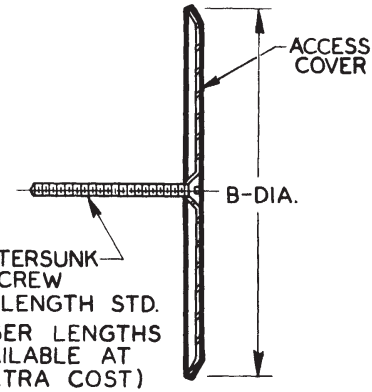

58600 SERIES

WALL ACCESS COVER

APPLICATION

For use in finished walls to conceal cleanout fittings.

SPECIFICATION

JOSAM 58600 Series round stainless steel Wall Access Cover with screw.

Available Options

-VP	Secured Cover, Vandal-Proof Screws	-PLG6	Bronze NPT Plug, 6"
-17	Center Screw Longer than Standard	-20	* Raised Head Bronze Plug
-PLG1-1/2	Bronze NPT Plug, 1-1/2"	-CO2	No-Hub Cleanout, 2"
-PLG2	Bronze NPT Plug, 2"	-CO3	No-Hub Cleanout, 3"
-PLG2-1/2	Bronze NPT Plug, 2-1/2"	-CO4	No-Hub Cleanout, 4"
-PLG3	Bronze NPT Plug, 3"	-CO6	No-Hub Cleanout, 6"
-PLG3-1/2	Bronze NPT Plug, 3-1/2"	-31	** Galv. Cast Iron Parts
-PLG4	Bronze NPT Plug, 4"	-COT2	No-Hub Cleanout Tee, 2"
-PLG5	Bronze NPT Plug, 5"	-COT3	No-Hub Cleanout Tee, 3"
		-COT4	No-Hub Cleanout Tee, 4"
		-COT6	No-Hub Cleanout Tee, 6"

* Specify -PLG

** Specify -CO or -COT

COUNTERSUNK SCREW
3 1/2" LENGTH STD.
(LONGER LENGTHS AVAILABLE AT EXTRA COST)

TYPE NO.	B	LBS.
58604	5-3/8	1
58606	7-5/8	1
58608	10-5/8	1

58610 SERIES

WALL OR FLOOR ACCESS COVER

APPLICATION

For use in finished walls or floors subject to pedestrian or light wheel traffic, to provide access to cleanout plugs, valves, controls or other equipment.

SPECIFICATION

JOSAM 58610 Series round cast Nikaloy Access Frame with anchor lugs and satin smooth secured cover.

** Specify -CO or -COT

TYPE NO.	PIPE SIZE	B	C	D	LBS.
58614	2, 3, 4	4-5/8	6	5-1/2	4
58616	5, 6	6-3/4	8-1/4	7-3/4	7
58618	8	9-3/8	10-7/8	10-3/8	10

58600-COT SERIES

58610-CO SERIES

TYPE NO.	PIPE SIZE	B	C	D	E	F	LBS.
58604-COT2	2	4-1/4	1-3/4	6-3/8	2	5-3/8	11
58604-COT3	3	5-1/4	2-1/2	7-3/4	3	5-3/8	14
58604-COT4	4	6	3-1/2	8-7/8	4	5-3/8	20
58608-COT6	6	7	4-1/2	12-1/2	6	10-5/8	34