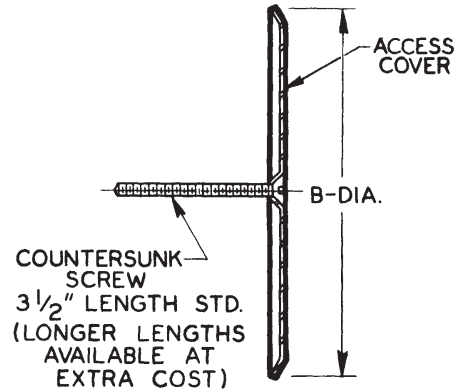

58600 SERIES

WALL ACCESS COVER

APPLICATION

For use in finished walls to conceal cleanout fittings.

SPECIFICATION

JOSAM 58600 Series round stainless steel Wall Access Cover with screw.

Available Options

-VP	Secured Cover, Vandal-Proof Screws	-PLG6	Bronze NPT Plug, 6"
-17	Center Screw Longer than Standard	-20	* Raised Head Bronze Plug
-PLG1-1/2	Bronze NPT Plug, 1-1/2"	-CO2	No-Hub Cleanout, 2"
-PLG2	Bronze NPT Plug, 2"	-CO3	No-Hub Cleanout, 3"
-PLG2-1/2	Bronze NPT Plug, 2-1/2"	-CO4	No-Hub Cleanout, 4"
-PLG3	Bronze NPT Plug, 3"	-CO6	No-Hub Cleanout, 6"
-PLG3-1/2	Bronze NPT Plug, 3-1/2"	-31	** Galv. Cast Iron Parts
-PLG4	Bronze NPT Plug, 4"	-COT2	No-Hub Cleanout Tee, 2"
-PLG5	Bronze NPT Plug, 5"	-COT3	No-Hub Cleanout Tee, 3"
		-COT4	No-Hub Cleanout Tee, 4"
		-COT6	No-Hub Cleanout Tee, 6"

* Specify -PLG

** Specify -CO or -COT

TYPE NO.	B	LBS.
58604	5-3/8	1
58606	7-5/8	1
58608	10-5/8	1

58610 SERIES

WALL OR FLOOR ACCESS COVER

APPLICATION

For use in finished walls or floors subject to pedestrian or light wheel traffic, to provide access to cleanout plugs, valves, controls or other equipment.

SPECIFICATION

JOSAM 58610 Series round cast Nikaloy Access Frame with anchor lugs and satin smooth secured cover.

Available Options

-2	Satin Finish Bronze Top
-10	Scoriated Cover
-14	Carpet Cleanout Marker
-VP	Secured Cover, Vandal-Proof Screws
-CO2	No-Hub Cleanout, 2"
-CO3	No-Hub Cleanout, 3"
-CO4	No-Hub Cleanout, 4"
-CO6	No-Hub Cleanout, 6"
-20	** Raised Head Bronze Plug
-31	** Galvanized Cast Iron Parts
-COT2	No-Hub Cleanout Tee, 2"
-COT3	No-Hub Cleanout Tee, 3"
-COT4	No-Hub Cleanout Tee, 4"
-COT6	No-Hub Cleanout Tee, 6"

** Specify -CO or -COT