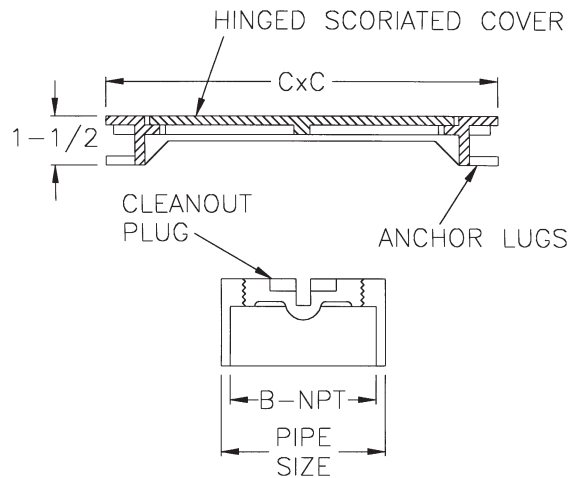

APPLICATION

For use in finished walls or floors subject to pedestrian or light wheel traffic, to provide access to cleanout plugs, valves, controls or other equipment.

SPECIFICATION

JOSAM 58610 Series round cast Nikaloy Access Frame with anchor lugs and satin smooth secured cover.

** Specify -CO or -COT

TYPE NO.	PIPE SIZE	B	C	D	LBS.
58614	2, 3, 4	4-5/8	6	5-1/2	4
58616	5, 6	6-3/4	8-1/4	7-3/4	7
58618	8	9-3/8	10-7/8	10-3/8	10

58600-COT SERIES

58610-CO SERIES

TYPE NO.	PIPE SIZE	B	C	D	E	F	LBS.
58604-COT2	2	4-1/4	1-3/4	6-3/8	2	5-3/8	11
58604-COT3	3	5-1/4	2-1/2	7-3/4	3	5-3/8	14
58604-COT4	4	6	3-1/2	8-7/8	4	5-3/8	20
58608-COT6	6	7	4-1/2	12-1/2	6	10-5/8	34

TYPE NO.	PIPE SIZE	B	C	E	F	LBS.
58614-CO2	2	1-1/2	4-5/8	6	5-1/2	6
58614-CO3	3	2-1/2	4-5/8	6	5-1/2	7
58614-CO4	4	3-1/2	4-5/8	6	5-1/2	9
58616-CO6	6	5-1/2	6-3/4	8-1/4	7-3/4	15

58610-COT SERIES

58630-CO SERIES

TYPE NO.	PIPE SIZE	B	C	D	E	F	LBS.
58614-COT2	2	4-1/4	1-3/4	6-3/8	2	6	13
58614-COT3	3	5-1/4	3-1/2	7-3/4	3	6	16
58614-COT4	4	6	3-1/2	8-7/8	4	6	22
58616-COT6	6	7	4-1/2	12-1/2	6	8-1/4	37

TYPE NO.	PIPE SIZE	B	C X C	LBS.
58631-CO2	2	1-1/2	8 x 8	9
58631-CO3	3	2-1/2	8 x 8	9
58631-CO4	4	3-1/2	8 x 8	11
58632-CO6	6	5-1/2	12 x 12	20