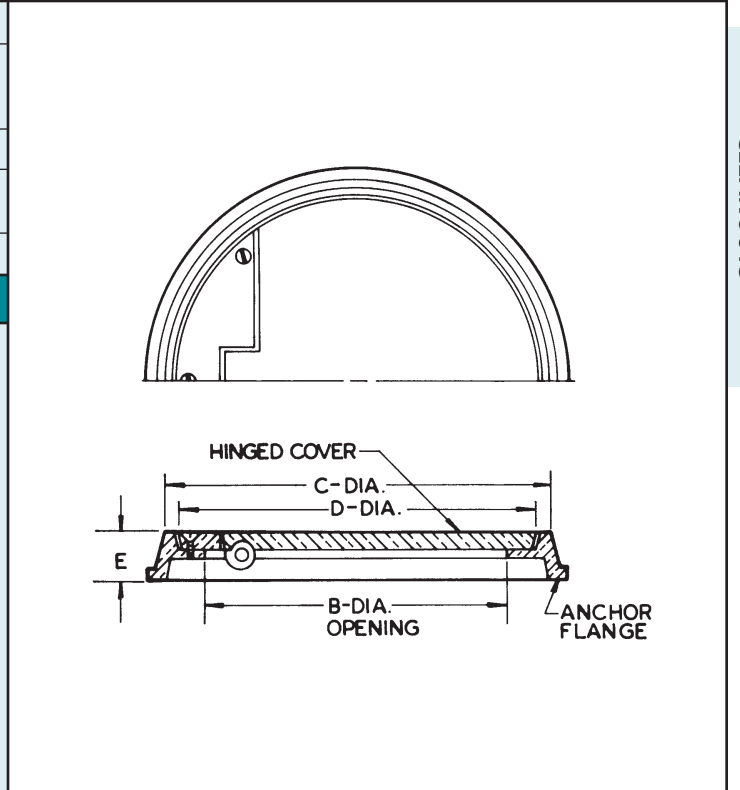

**58620 SERIES WALL OR FLOOR ACCESS COVER**

**APPLICATION**

For use in finished walls or floors subject to pedestrian or light wheel traffic, to provide access to cleanout plugs, valves, controls or other equipment. Hinged cover allows for easy access.

**SPECIFICATION**

JOSAM 58620 Series round cast Nikaloy Access Frame with anchor flange and satin smooth hinged cover.

**Available Options**

- |      |                                    |       |                               |
|------|------------------------------------|-------|-------------------------------|
| -2   | Satin Finish Bronze Top            | -C06  | No-Hub Cleanout, 6"           |
| -10  | Scoriated Cover                    | -20   | ** Raised Head Bronze Plug    |
| -14  | Carpet Cleanout Marker             | -31   | ** Galvanized Cast Iron Parts |
| -VP  | Secured Cover, Vandal-Proof Screws | -COT2 | No-Hub Cleanout Tee, 2"       |
| -C02 | No-Hub Cleanout, 2"                | -COT3 | No-Hub Cleanout Tee, 3"       |
| -C03 | No-Hub Cleanout, 3"                | -COT4 | No-Hub Cleanout Tee, 4"       |
| -C04 | No-Hub Cleanout, 4"                | -COT6 | No-Hub Cleanout Tee, 6"       |

\*\* Specify -CO or -COT

TYPE NO.	PIPE SIZE	B	C	D	E	LBS.
58624	2,3,4	5-3/8	6-5/8	6-1/4	3/4	5
58626	5,6	6-7/8	8-3/8	8	1	7

**58630 SERIES WALL OR FLOOR ACCESS COVER**

**APPLICATION**

For use in finished walls or floors subject to pedestrian or light wheel traffic, to provide access to cleanout plugs, valves, controls or other equipment where a square cover complements construction or finish. Hinged cover allows for easy access.

\*\* Specify -CO or -COT

TYPE NO.	A X A	B X B	C	LBS.
58631	8 x 8	6x 6	5-1/2	7
58632	12 x 12	10 x 10	9-1/2	15