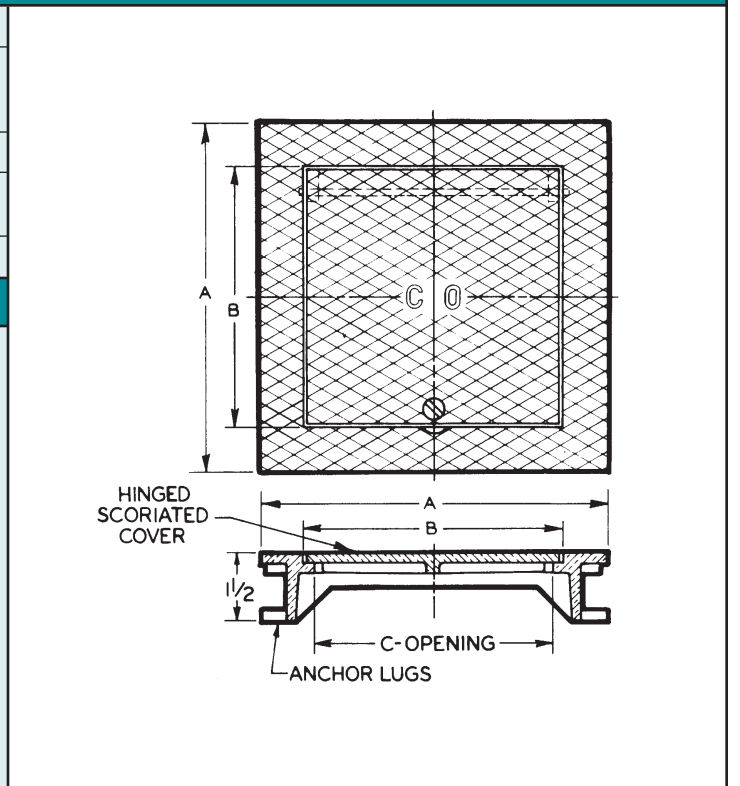

\*\* Specify -CO or -COT

TYPE NO.	PIPE SIZE	B	C	D	E	LBS.
58624	2,3,4	5-3/8	6-5/8	6-1/4	3/4	5
58626	5,6	6-7/8	8-3/8	8	1	7

**58630 SERIES WALL OR FLOOR ACCESS COVER**

**APPLICATION**

For use in finished walls or floors subject to pedestrian or light wheel traffic, to provide access to cleanout plugs, valves, controls or other equipment where a square cover complements construction or finish. Hinged cover allows for easy access.

**SPECIFICATION**

JOSAM 58630 Series square cast Nikaloy Access Frame with anchor lugs and satin scoriated secured hinged cover.

**Available Options**

- |      |                                    |       |                               |
|------|------------------------------------|-------|-------------------------------|
| -2   | Satin Finish Bronze Top            | -20   | ** Raised Head Bronze Plug    |
| -VP  | Secured Cover, Vandal-Proof Screws | -31   | ** Galvanized Cast Iron Parts |
| -C02 | No-Hub Cleanout, 2"                | -COT2 | No-Hub Cleanout Tee, 2"       |
| -C03 | No-Hub Cleanout, 3"                | -COT3 | No-Hub Cleanout Tee, 3"       |
| -C04 | No-Hub Cleanout, 4"                | -COT4 | No-Hub Cleanout Tee, 4"       |
| -C06 | No-Hub Cleanout, 6"                | -COT6 | No-Hub Cleanout Tee, 6"       |

\*\* Specify -CO or -COT

TYPE NO.	A X A	B X B	C	LBS.
58631	8 x 8	6x 6	5-1/2	7
58632	12 x 12	10 x 10	9-1/2	15