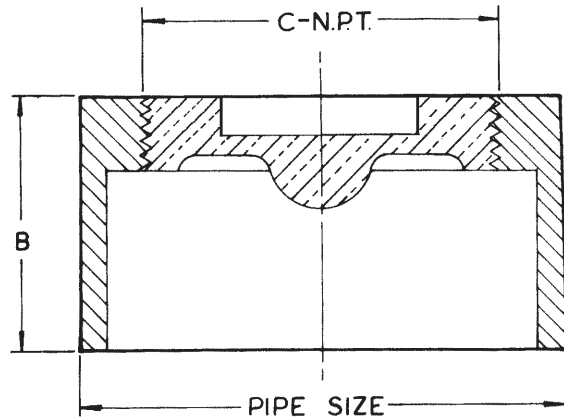

58900 SERIES

NO-HUB CLEANOUT FERRULE

APPLICATION

For use in unfinished areas not subject to traffic.

SPECIFICATION

JOSAM 58900 Series coated cast iron Cleanout Ferrule with no-hub connection and bronze countersunk plug.

Available Options

- 19 Plug Tapped for Center Screw
- 20 Raised Head Bronze Plug
- 31 Galvanized Cast Iron Parts

OUTLET:

- Z No-Hub Outlet

FOR OUTLET TYPE SPECIFY -Z

TYPE NO.	PIPE SIZE	B	C	LBS.
58902	2	1-3/4	1-1/2	2
58903	3	1-3/4	2-1/2	2
58904	4	1-3/4	3-1/2	3
58906	6	3-3/4	5	7

58910 SERIES

NO-HUB CLEANOUT TEE WITH PLUG

APPLICATION

For use in concealed walls with no-hub pipe.

SPECIFICATION

JOSAM 58910 Series coated cast iron Cleanout Tee, no-hub connection and bronze plug.

Available Options

- 19 Plug Tapped for Center Screw
- 20 Raised Head Bronze Plug
- 31 Galvanized Cast Iron Parts

OUTLET:

- Z No-Hub Outlet

FOR OUTLET TYPE SPECIFY -Z

TYPE NO.	PIPE SIZE	B	C	LBS.
58912	2	6-3/8	2	5
58913	3	7-3/4	3	8
58914	4	8-7/8	4	12
58916	6	12-1/2	6	20