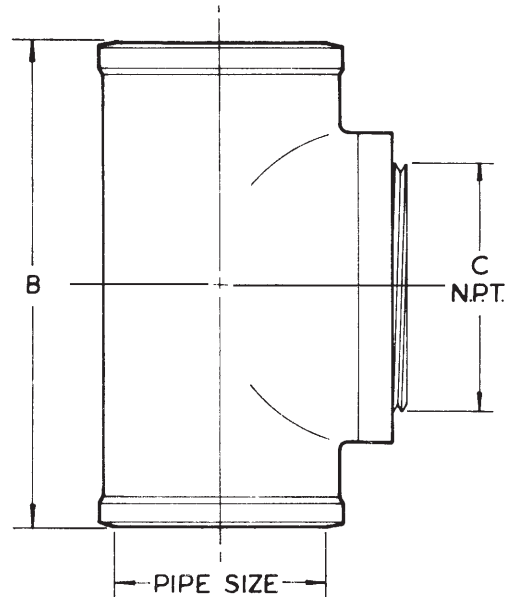

Available Options

- 19 Plug Tapped for Center Screw
- 20 Raised Head Bronze Plug
- 31 Galvanized Cast Iron Parts

OUTLET:

- Z No-Hub Outlet

FOR OUTLET TYPE SPECIFY -Z

TYPE NO.	PIPE SIZE	B	C	LBS.
58902	2	1-3/4	1-1/2	2
58903	3	1-3/4	2-1/2	2
58904	4	1-3/4	3-1/2	3
58906	6	3-3/4	5	7

58910 SERIES

NO-HUB CLEANOUT TEE WITH PLUG

APPLICATION

For use in concealed walls with no-hub pipe.

SPECIFICATION

JOSAM 58910 Series coated cast iron Cleanout Tee, no-hub connection and bronze plug.

Available Options

- 19 Plug Tapped for Center Screw
- 20 Raised Head Bronze Plug
- 31 Galvanized Cast Iron Parts

OUTLET:

- Z No-Hub Outlet

FOR OUTLET TYPE SPECIFY -Z

TYPE NO.	PIPE SIZE	B	C	LBS.
58912	2	6-3/8	2	5
58913	3	7-3/4	3	8
58914	4	8-7/8	4	12
58916	6	12-1/2	6	20