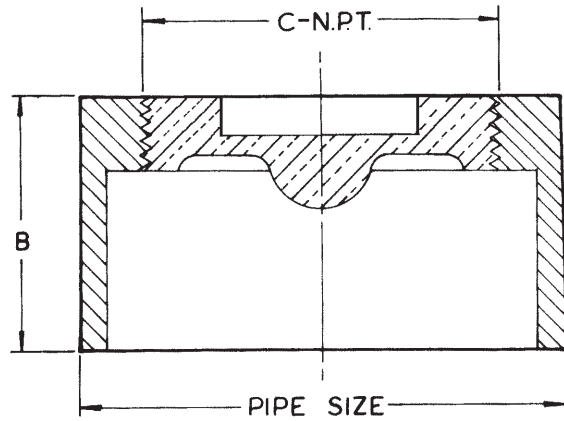

### SPECIFICATION

JOSAM 58900 Series coated cast iron Cleanout Ferrule with no-hub connection and bronze countersunk plug.

#### OUTLET:

- Z No-Hub Outlet

FOR OUTLET TYPE SPECIFY -Z

TYPE NO.	PIPE SIZE	B	C	LBS.
58902	2	1-3/4	1-1/2	2
58903	3	1-3/4	2-1/2	2
58904	4	1-3/4	3-1/2	3
58906	6	3-3/4	5	7