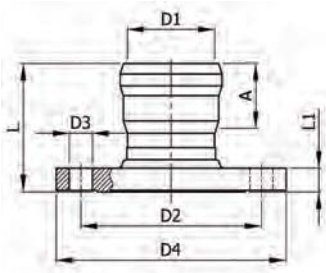

PUSH-FIT LONG EXPANSION SOCKET

SERIES NUMBER	PIPE SIZE NOM.	D1 PIPE O.D.	B	L	WT LBS
JF-6570	1-1/2"	1.7 (42)	2.8 (70)	4.7 (120)	.31
JF-6572	2"	2.1 (53)	3.7 (95)	6.1 (155)	.51
JF-6574	3"	2.9 (73)	5.5 (140)	8.1 (205)	1.1
JF-6576	4"	4.0 (102)	5.9 (150)	9.4 (240)	2.1
JF-6580	6"	6.3 (159)	6.7 (170)	11.2 (285)	3.3
JF-6582	8"	8.6 (219)	9.8 (250)	15.7 (400)	10.6

PUSH-FIT 150# FEMALE FLANGE ADAPTER

SERIES NUMBER	PIPE SIZE NOM.	D1 PIPE O.D.	D2	D3	D4	A - MIN INSERT DEPTH	L	L1	WT LBS
JF-9000	1-1/2"	1.7 (42)	3.9 (98)	.63 (16)	5.0 (127)	1.2 (30)	2.8 (71)	.69 (18)	4.2
JF-9002	2"	2.1 (53)	4.7 (121)	.75 (19)	6.0 (152)	1.5 (38)	3.1 (80)	.75 (19)	5.1
JF-9004	3"	2.9 (73)	5.5 (140)	.75 (19)	7.0 (178)	2.2 (55)	4.0 (101)	.87 (22)	7.9
JF-9006	4"	4.0 (102)	7.5 (191)	.75 (19)	9.0 (229)	2.8 (70)	4.6 (118)	.94 (24)	13.2
JF-9010	6"	6.3 (159)	9.5 (241)	.87 (22)	11.0 (279)	3.1 (80)	5.2 (131)	1.0 (25)	19.8
JF-9012	8"	8.6 (219)	11.8 (299)	.87 (22)	13.5 (343)	4.7 (120)	6.9 (175)	1.1 (29)	29.7

PUSH-FIT 150# MALE FLANGE ADAPTER

SERIES NUMBER	PIPE SIZE NOM.	D1 PIPE O.D.	D2	D3	D4	L	L1	WT LBS
JF-9016	1-1/2"	1.7 (42)	3.9 (98)	.63 (16)	5.0 (127)	2.5 (65)	.69 (18)	4.2
JF-9018	2"	2.1 (53)	4.7 (121)	.75 (19)	6.0 (152)	3.0 (76)	.75 (19)	5.1
JF-9020	3"	2.9 (73)	5.5 (140)	.75 (19)	7.0 (178)	3.9 (99)	.87 (22)	7.9
JF-9022	4"	4.0 (102)	7.5 (191)	.75 (19)	9.0 (229)	5.2 (131)	.94 (24)	13.2
JF-9026	6"	6.3 (159)	9.5 (241)	.87 (22)	11.0 (279)	6.8 (173)	1.0 (25)	19.8
JF-9028	8"	8.6 (219)	11.8 (299)	.87 (22)	13.5 (343)	8.1 (206)	1.1 (29)	29.7

All dimensions in inches with millimeters in parentheses unless noted. 5" material available upon request.

www.josam.com