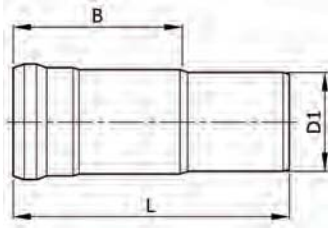

PUSH-FIT LONG EXPANSION SOCKET

SERIES NUMBER	PIPE SIZE NOM.	D1 PIPE O.D.	B	L	WT LBS
JF-6570	1-1/2"	1.7 (42)	2.8 (70)	4.7 (120)	.31
JF-6572	2"	2.1 (53)	3.7 (95)	6.1 (155)	.51
JF-6574	3"	2.9 (73)	5.5 (140)	8.1 (205)	1.1
JF-6576	4"	4.0 (102)	5.9 (150)	9.4 (240)	2.1
JF-6580	6"	6.3 (159)	6.7 (170)	11.2 (285)	3.3
JF-6582	8"	8.6 (219)	9.8 (250)	15.7 (400)	10.6

PUSH-FIT 150# FEMALE FLANGE ADAPTER

SERIES NUMBER	PIPE SIZE NOM.	D1 PIPE O.D.	D2	D3	D4	A - MIN INSERT DEPTH	L	L1	WT LBS
JF-9000	1-1/2"	1.7 (42)	3.9 (98)	.63 (16)	5.0 (127)	1.2 (30)	2.8 (71)	.69 (18)	4.2
JF-9002	2"	2.1 (53)	4.7 (121)	.75 (19)	6.0 (152)	1.5 (38)	3.1 (80)	.75 (19)	5.1
JF-9004	3"	2.9 (73)	5.5 (140)	.75 (19)	7.0 (178)	2.2 (55)	4.0 (101)	.87 (22)	7.9
JF-9006	4"	4.0 (102)	7.5 (191)	.75 (19)	9.0 (229)	2.8 (70)	4.6 (118)	.94 (24)	13.2
JF-9010	6"	6.3 (159)	9.5 (241)	.87 (22)	11.0 (279)	3.1 (80)	5.2 (131)	1.0 (25)	19.8
JF-9012	8"	8.6 (219)	11.8 (299)	.87 (22)	13.5 (343)	4.7 (120)	6.9 (175)	1.1 (29)	29.7

PUSH-FIT 150# MALE FLANGE ADAPTER

SERIES NUMBER	PIPE SIZE NOM.	D1 PIPE O.D.	D2	D3	D4	L	L1	WT LBS
JF-9016	1-1/2"	1.7 (42)	3.9 (98)	.63 (16)	5.0 (127)	2.5 (65)	.69 (18)	4.2
JF-9018	2"	2.1 (53)	4.7 (121)	.75 (19)	6.0 (152)	3.0 (76)	.75 (19)	5.1
JF-9020	3"	2.9 (73)	5.5 (140)	.75 (19)	7.0 (178)	3.9 (99)	.87 (22)	7.9
JF-9022	4"	4.0 (102)	7.5 (191)	.75 (19)	9.0 (229)	5.2 (131)	.94 (24)	13.2
JF-9026	6"	6.3 (159)	9.5 (241)	.87 (22)	11.0 (279)	6.8 (173)	1.0 (25)	19.8
JF-9028	8"	8.6 (219)	11.8 (299)	.87 (22)	13.5 (343)	8.1 (206)	1.1 (29)	29.7