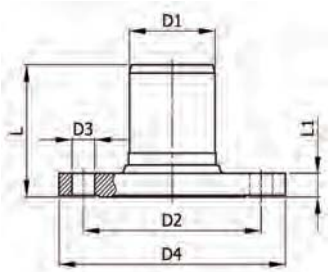

PUSH-FIT LONG EXPANSION SOCKET

SERIES NUMBER	PIPE SIZE NOM.	D1 PIPE O.D.	B	L	WT LBS
JF-6570	1-1/2"	1.7 (42)	2.8 (70)	4.7 (120)	.31
JF-6572	2"	2.1 (53)	3.7 (95)	6.1 (155)	.51
JF-6574	3"	2.9 (73)	5.5 (140)	8.1 (205)	1.1
JF-6576	4"	4.0 (102)	5.9 (150)	9.4 (240)	2.1
JF-6580	6"	6.3 (159)	6.7 (170)	11.2 (285)	3.3
JF-6582	8"	8.6 (219)	9.8 (250)	15.7 (400)	10.6

PUSH-FIT 150# FEMALE FLANGE ADAPTER

SERIES NUMBER	PIPE SIZE NOM.	D1 PIPE O.D.	D2	D3	D4	A - MIN INSERT DEPTH	L	L1	WT LBS
JF-9000	1-1/2"	1.7 (42)	3.9 (98)	.63 (16)	5.0 (127)	1.2 (30)	2.8 (71)	.69 (18)	4.2
JF-9002	2"	2.1 (53)	4.7 (121)	.75 (19)	6.0 (152)	1.5 (38)	3.1 (80)	.75 (19)	5.1
JF-9004	3"	2.9 (73)	5.5 (140)	.75 (19)	7.0 (178)	2.2 (55)	4.0 (101)	.87 (22)	7.9
JF-9006	4"	4.0 (102)	7.5 (191)	.75 (19)	9.0 (229)	2.8 (70)	4.6 (118)	.94 (24)	13.2
JF-9010	6"	6.3 (159)	9.5 (241)	.87 (22)	11.0 (279)	3.1 (80)	5.2 (131)	1.0 (25)	19.8
JF-9012	8"	8.6 (219)	11.8 (299)	.87 (22)	13.5 (343)	4.7 (120)	6.9 (175)	1.1 (29)	29.7

PUSH-FIT 150# MALE FLANGE ADAPTER

SERIES NUMBER	PIPE SIZE NOM.	D1 PIPE O.D.	D2	D3	D4	L	L1	WT LBS
JF-9016	1-1/2"	1.7 (42)	3.9 (98)	.63 (16)	5.0 (127)	2.5 (65)	.69 (18)	4.2
JF-9018	2"	2.1 (53)	4.7 (121)	.75 (19)	6.0 (152)	3.0 (76)	.75 (19)	5.1
JF-9020	3"	2.9 (73)	5.5 (140)	.75 (19)	7.0 (178)	3.9 (99)	.87 (22)	7.9
JF-9022	4"	4.0 (102)	7.5 (191)	.75 (19)	9.0 (229)	5.2 (131)	.94 (24)	13.2
JF-9026	6"	6.3 (159)	9.5 (241)	.87 (22)	11.0 (279)	6.8 (173)	1.0 (25)	19.8
JF-9028	8"	8.6 (219)	11.8 (299)	.87 (22)	13.5 (343)	8.1 (206)	1.1 (29)	29.7