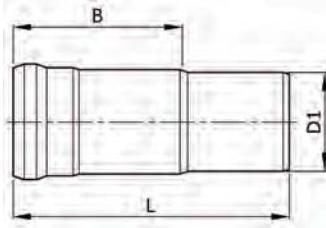

PUSH-FIT LONG EXPANSION SOCKET

SERIES NUMBER	PIPE SIZE NOM.	D1 PIPE O.D.	B	L	WT LBS
JF-6570	1-1/2"	1.7 (42)	2.8 (70)	4.7 (120)	.31
JF-6572	2"	2.1 (53)	3.7 (95)	6.1 (155)	.51
JF-6574	3"	2.9 (73)	5.5 (140)	8.1 (205)	1.1
JF-6576	4"	4.0 (102)	5.9 (150)	9.4 (240)	2.1
JF-6580	6"	6.3 (159)	6.7 (170)	11.2 (285)	3.3
JF-6582	8"	8.6 (219)	9.8 (250)	15.7 (400)	10.6

PUSH-FIT 150# FEMALE FLANGE ADAPTER

SERIES NUMBER	PIPE SIZE NOM.	D1 PIPE O.D.	D2	D3	D4	A - MIN INSERT DEPTH	L	L1	WT LBS
JF-9000	1-1/2"	1.7 (42)	3.9 (98)	.63 (16)	5.0 (127)	1.2 (30)	2.8 (71)	.69 (18)	4.2
JF-9002	2"	2.1 (53)	4.7 (121)	.75 (19)	6.0 (152)	1.5 (38)	3.1 (80)	.75 (19)	5.1
JF-9004	3"	2.9 (73)	5.5 (140)	.75 (19)	7.0 (178)	2.2 (55)	4.0 (101)	.87 (22)	7.9
JF-9006	4"	4.0 (102)	7.5 (191)	.75 (19)	9.0 (229)	2.8 (70)	4.6 (118)	.94 (24)	13.2
JF-9010	6"	6.3 (159)	9.5 (241)	.87 (22)	11.0 (279)	3.1 (80)	5.2 (131)	1.0 (25)	19.8
JF-9012	8"	8.6 (219)	11.8 (299)	.87 (22)	13.5 (343)	4.7 (120)	6.9 (175)	1.1 (29)	29.7

PUSH-FIT 150# MALE FLANGE ADAPTER

SERIES NUMBER	PIPE SIZE NOM.	D1 PIPE O.D.	D2	D3	D4	L	L1	WT LBS
JF-9016	1-1/2"	1.7 (42)	3.9 (98)	.63 (16)	5.0 (127)	2.5 (65)	.69 (18)	4.2
JF-9018	2"	2.1 (53)	4.7 (121)	.75 (19)	6.0 (152)	3.0 (76)	.75 (19)	5.1
JF-9020	3"	2.9 (73)	5.5 (140)	.75 (19)	7.0 (178)	3.9 (99)	.87 (22)	7.9
JF-9022	4"	4.0 (102)	7.5 (191)	.75 (19)	9.0 (229)	5.2 (131)	.94 (24)	13.2
JF-9026	6"	6.3 (159)	9.5 (241)	.87 (22)	11.0 (279)	6.8 (173)	1.0 (25)	19.8
JF-9028	8"	8.6 (219)	11.8 (299)	.87 (22)	13.5 (343)	8.1 (206)	1.1 (29)	29.7

All dimensions in inches with millimeters in parentheses unless noted. 5" material available upon request.

www.josam.com