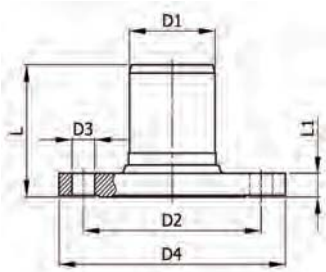

PUSH-FIT LONG EXPANSION SOCKET

SERIES NUMBER	PIPE SIZE NOM.	D1 PIPE O.D.	B	L	WT LBS
JF-6570	1-1/2"	1.7 (42)	2.8 (70)	4.7 (120)	.31
JF-6572	2"	2.1 (53)	3.7 (95)	6.1 (155)	.51
JF-6574	3"	2.9 (73)	5.5 (140)	8.1 (205)	1.1
JF-6576	4"	4.0 (102)	5.9 (150)	9.4 (240)	2.1
JF-6580	6"	6.3 (159)	6.7 (170)	11.2 (285)	3.3
JF-6582	8"	8.6 (219)	9.8 (250)	15.7 (400)	10.6

PUSH-FIT 150# FEMALE FLANGE ADAPTER

SERIES NUMBER	PIPE SIZE NOM.	D1 PIPE O.D.	D2	D3	D4	A - MIN INSERT DEPTH	L	L1	WT LBS
JF-9000	1-1/2"	1.7 (42)	3.9 (98)	.63 (16)	5.0 (127)	1.2 (30)	2.8 (71)	.69 (18)	4.2
JF-9002	2"	2.1 (53)	4.7 (121)	.75 (19)	6.0 (152)	1.5 (38)	3.1 (80)	.75 (19)	5.1
JF-9004	3"	2.9 (73)	5.5 (140)	.75 (19)	7.0 (178)	2.2 (55)	4.0 (101)	.87 (22)	7.9
JF-9006	4"	4.0 (102)	7.5 (191)	.75 (19)	9.0 (229)	2.8 (70)	4.6 (118)	.94 (24)	13.2
JF-9010	6"	6.3 (159)	9.5 (241)	.87 (22)	11.0 (279)	3.1 (80)	5.2 (131)	1.0 (25)	19.8
JF-9012	8"	8.6 (219)	11.8 (299)	.87 (22)	13.5 (343)	4.7 (120)	6.9 (175)	1.1 (29)	29.7

PUSH-FIT 150# MALE FLANGE ADAPTER

SERIES NUMBER	PIPE SIZE NOM.	D1 PIPE O.D.	D2	D3	D4	L	L1	WT LBS
JF-9016	1-1/2"	1.7 (42)	3.9 (98)	.63 (16)	5.0 (127)	2.5 (65)	.69 (18)	4.2
JF-9018	2"	2.1 (53)	4.7 (121)	.75 (19)	6.0 (152)	3.0 (76)	.75 (19)	5.1
JF-9020	3"	2.9 (73)	5.5 (140)	.75 (19)	7.0 (178)	3.9 (99)	.87 (22)	7.9
JF-9022	4"	4.0 (102)	7.5 (191)	.75 (19)	9.0 (229)	5.2 (131)	.94 (24)	13.2
JF-9026	6"	6.3 (159)	9.5 (241)	.87 (22)	11.0 (279)	6.8 (173)	1.0 (25)	19.8
JF-9028	8"	8.6 (219)	11.8 (299)	.87 (22)	13.5 (343)	8.1 (206)	1.1 (29)	29.7

All dimensions in inches with millimeters in parentheses unless noted. 5" material available upon request.

www.josam.com