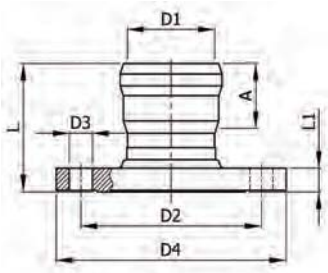

PUSH-FIT LONG EXPANSION SOCKET

SERIES NUMBER	PIPE SIZE NOM.	D1 PIPE O.D.	B	L	WT LBS
JF-6570	1-1/2"	1.7 (42)	2.8 (70)	4.7 (120)	.31
JF-6572	2"	2.1 (53)	3.7 (95)	6.1 (155)	.51
JF-6574	3"	2.9 (73)	5.5 (140)	8.1 (205)	1.1
JF-6576	4"	4.0 (102)	5.9 (150)	9.4 (240)	2.1
JF-6580	6"	6.3 (159)	6.7 (170)	11.2 (285)	3.3
JF-6582	8"	8.6 (219)	9.8 (250)	15.7 (400)	10.6

PUSH-FIT 150# FEMALE FLANGE ADAPTER

SERIES NUMBER	PIPE SIZE NOM.	D1 PIPE O.D.	D2	D3	D4	A - MIN INSERT DEPTH	L	L1	WT LBS
JF-9000	1-1/2"	1.7 (42)	3.9 (98)	.63 (16)	5.0 (127)	1.2 (30)	2.8 (71)	.69 (18)	4.2
JF-9002	2"	2.1 (53)	4.7 (121)	.75 (19)	6.0 (152)	1.5 (38)	3.1 (80)	.75 (19)	5.1
JF-9004	3"	2.9 (73)	5.5 (140)	.75 (19)	7.0 (178)	2.2 (55)	4.0 (101)	.87 (22)	7.9
JF-9006	4"	4.0 (102)	7.5 (191)	.75 (19)	9.0 (229)	2.8 (70)	4.6 (118)	.94 (24)	13.2
JF-9010	6"	6.3 (159)	9.5 (241)	.87 (22)	11.0 (279)	3.1 (80)	5.2 (131)	1.0 (25)	19.8
JF-9012	8"	8.6 (219)	11.8 (299)	.87 (22)	13.5 (343)	4.7 (120)	6.9 (175)	1.1 (29)	29.7

PUSH-FIT 150# MALE FLANGE ADAPTER

SERIES NUMBER	PIPE SIZE NOM.	D1 PIPE O.D.	D2	D3	D4	L	L1	WT LBS
JF-9016	1-1/2"	1.7 (42)	3.9 (98)	.63 (16)	5.0 (127)	2.5 (65)	.69 (18)	4.2
JF-9018	2"	2.1 (53)	4.7 (121)	.75 (19)	6.0 (152)	3.0 (76)	.75 (19)	5.1
JF-9020	3"	2.9 (73)	5.5 (140)	.75 (19)	7.0 (178)	3.9 (99)	.87 (22)	7.9
JF-9022	4"	4.0 (102)	7.5 (191)	.75 (19)	9.0 (229)	5.2 (131)	.94 (24)	13.2
JF-9026	6"	6.3 (159)	9.5 (241)	.87 (22)	11.0 (279)	6.8 (173)	1.0 (25)	19.8
JF-9028	8"	8.6 (219)	11.8 (299)	.87 (22)	13.5 (343)	8.1 (206)	1.1 (29)	29.7