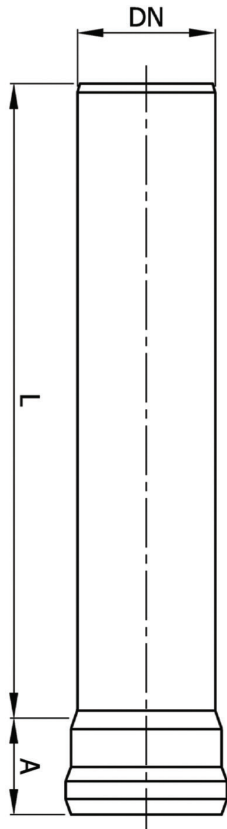

### DIMENSION OF SOCKETS

SERIES NUMBER	PIPE SIZE NOM.	A - MIN INSERT DEPTH	D1 (PIPE O.D.)	D2	D3	D4	S
JP-0100	1½"	1.2 (30)	1.7 (42)	1.8 (45)	1.9 (48)	1.8 (45)	.04 (1.0)
JP-0200	2"	1.5 (38)	2.1 (53)	2.2 (56)	2.4 (60)	2.2 (56)	.04 (1.0)
JP-0300	3"	2.2 (55)	2.9 (73)	3 (76)	3.2 (81)	3 (76)	.05 (1.25)
JP-0400	4"	2.8 (70)	4.0 (102)	4.2 (106)	4.5 (114)	4.2 (107)	.05 (1.25)
JP-0600	6"	3.1 (80)	6.3 (159)	6.5 (164)	6.9 (176)	6.6 (168)	.06 (1.5)
JP-0800	8"	4.7 (120)	8.6 (219)	8.8 (224)	9.5 (241)	8.9 (227)	.08 (2.0)

### PUSH-FIT PIPE WITH EPDM GASKETED SOCKET

SERIES NUMBER	PIPE SIZE NOM.	A - MIN INSERT DEPTH	L FT.- (MM)	WT LBS.	DN PIPE O.D. IN. - (MM)
JP-0108	1½"	1.2 (30)	0.8 (250)	.75	1.7 (42)
JP-0116	1½"	1.2 (30)	1.6 (500)	1.3	1.7 (42)
JP-0125	1½"	1.2 (30)	2.5 (750)	1.9	1.7 (42)
JP-0133	1½"	1.2 (30)	3.3 (1,000)	2.4	1.7 (42)
JP-0149	1½"	1.2 (30)	4.9 (1,500)	3.5	1.7 (42)
JP-0166	1½"	1.2 (30)	6.6 (2,000)	4.7	1.7 (42)
JP-0182	1½"	1.2 (30)	8.2 (2,500)	6.3	1.7 (42)
JP-0198	1½"	1.2 (30)	9.8 (3,000)	6.7	1.7 (42)
JP-0208	2"	1.5 (38)	0.8 (250)	.93	2.1 (53)
JP-0216	2"	1.5 (38)	1.6 (500)	1.6	2.1 (53)
JP-0225	2"	1.5 (38)	2.5 (750)	2.2	2.1 (53)
JP-0233	2"	1.5 (38)	3.3 (1,000)	3.2	2.1 (53)
JP-0249	2"	1.5 (38)	4.9 (1,500)	4.3	2.1 (53)
JP-0266	2"	1.5 (38)	6.6 (2,000)	5.7	2.1 (53)
JP-0282	2"	1.5 (38)	8.2 (2,500)	6.9	2.1 (53)
JP-0298	2"	1.5 (38)	9.8 (3,000)	8.5	2.1 (53)
JP-0308	3"	2.2 (55)	0.8 (250)	1.6	2.9 (73)
JP-0316	3"	2.2 (55)	1.6 (500)	2.8	2.9 (73)
JP-0325	3"	2.2 (55)	2.5 (750)	4.5	2.9 (73)
JP-0333	3"	2.2 (55)	3.3 (1,000)	5.2	2.9 (73)
JP-0349	3"	2.2 (55)	4.9 (1,500)	7.6	2.9 (73)
JP-0366	3"	2.2 (55)	6.6 (2,000)	10.6	2.9 (73)
JP-0382	3"	2.2 (55)	8.2 (2,500)	12.5	2.9 (73)
JP-0398	3"	2.2 (55)	9.8 (3,000)	14.6	2.9 (73)