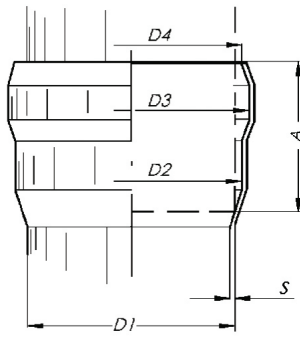

### DIMENSION OF SOCKETS

SERIES NUMBER	PIPE SIZE NOM.	A - MIN INSERT DEPTH	D1 (PIPE O.D.)	D2	D3	D4	S
JP-0100	1½"	1.2 (30)	1.7 (42)	1.8 (45)	1.9 (48)	1.8 (45)	.04 (1.0)
JP-0200	2"	1.5 (38)	2.1 (53)	2.2 (56)	2.4 (60)	2.2 (56)	.04 (1.0)
JP-0300	3"	2.2 (55)	2.9 (73)	3 (76)	3.2 (81)	3 (76)	.05 (1.25)
JP-0400	4"	2.8 (70)	4.0 (102)	4.2 (106)	4.5 (114)	4.2 (107)	.05 (1.25)
JP-0600	6"	3.1 (80)	6.3 (159)	6.5 (164)	6.9 (176)	6.6 (168)	.06 (1.5)
JP-0800	8"	4.7 (120)	8.6 (219)	8.8 (224)	9.5 (241)	8.9 (227)	.08 (2.0)

### PUSH-FIT PIPE WITH EPDM GASKETED SOCKET

SERIES NUMBER	PIPE SIZE NOM.	A - MIN INSERT DEPTH	L FT.- (MM)	WT LBS.	DN PIPE O.D. IN. - (MM)
JP-0108	1½"	1.2 (30)	0.8 (250)	.75	1.7 (42)
JP-0116	1½"	1.2 (30)	1.6 (500)	1.3	1.7 (42)
JP-0125	1½"	1.2 (30)	2.5 (750)	1.9	1.7 (42)
JP-0133	1½"	1.2 (30)	3.3 (1,000)	2.4	1.7 (42)
JP-0149	1½"	1.2 (30)	4.9 (1,500)	3.5	1.7 (42)
JP-0166	1½"	1.2 (30)	6.6 (2,000)	4.7	1.7 (42)
JP-0182	1½"	1.2 (30)	8.2 (2,500)	6.3	1.7 (42)
JP-0198	1½"	1.2 (30)	9.8 (3,000)	6.7	1.7 (42)
JP-0208	2"	1.5 (38)	0.8 (250)	.93	2.1 (53)
JP-0216	2"	1.5 (38)	1.6 (500)	1.6	2.1 (53)
JP-0225	2"	1.5 (38)	2.5 (750)	2.2	2.1 (53)
JP-0233	2"	1.5 (38)	3.3 (1,000)	3.2	2.1 (53)
JP-0249	2"	1.5 (38)	4.9 (1,500)	4.3	2.1 (53)
JP-0266	2"	1.5 (38)	6.6 (2,000)	5.7	2.1 (53)
JP-0282	2"	1.5 (38)	8.2 (2,500)	6.9	2.1 (53)
JP-0298	2"	1.5 (38)	9.8 (3,000)	8.5	2.1 (53)
JP-0308	3"	2.2 (55)	0.8 (250)	1.6	2.9 (73)
JP-0316	3"	2.2 (55)	1.6 (500)	2.8	2.9 (73)
JP-0325	3"	2.2 (55)	2.5 (750)	4.5	2.9 (73)
JP-0333	3"	2.2 (55)	3.3 (1,000)	5.2	2.9 (73)
JP-0349	3"	2.2 (55)	4.9 (1,500)	7.6	2.9 (73)
JP-0366	3"	2.2 (55)	6.6 (2,000)	10.6	2.9 (73)
JP-0382	3"	2.2 (55)	8.2 (2,500)	12.5	2.9 (73)
JP-0398	3"	2.2 (55)	9.8 (3,000)	14.6	2.9 (73)