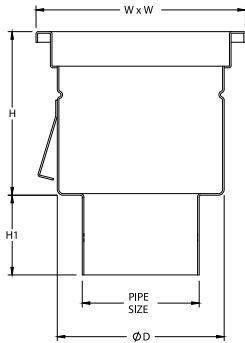

10x10 SQUARE TOP, 10" DEEP, NO-HUB OUTLET

SERIES NUMBER	PIPE SIZE NOM.	D	H	H1	W
41552	2"	7.6" 193mm	9.6" 244mm	3.0" 75mm	9.7" 247mm
41553	3"	7.6" 193mm	9.6" 244mm	3.0" 75mm	9.7" 247mm
41554	4"	7.6" 193mm	9.6" 244mm	3.0" 75mm	9.7" 247mm

Available with Side Outlet, -SO

12x12 SQUARE TOP, 6" DEEP, NO-HUB OUTLET

SERIES NUMBER	PIPE SIZE NOM.	D	H	H1	W
41633	3"	10.0" 255mm	6.1" 154mm	3.7" 95mm	11.7" 297mm
41634	4"	10.0" 255mm	6.1" 154mm	3.7" 95mm	11.7" 297mm
41636	6"	10.0" 255mm	6.1" 154mm	3.7" 95mm	11.7" 297mm

12x12 SQUARE TOP, 10" DEEP, NO-HUB OUTLET

SERIES NUMBER	PIPE SIZE NOM.	D	H	H1	W
41653	3"	10.0" 255mm	9.6" 244mm	3.7" 95mm	11.7" 297mm
41654	4"	10.0" 255mm	9.6" 244mm	3.7" 95mm	11.7" 297mm
41656	6"	10.0" 255mm	9.6" 244mm	3.7" 95mm	11.7" 297mm

Available with Side Outlet, -SO

16x16 SQUARE TOP, 14" DEEP, NO-HUB OUTLET

SERIES NUMBER	PIPE SIZE NOM.	D	H	H1	W
41874	4"	13.7" 348mm	13.9" 354mm	3.7" 95mm	15.6" 397mm
41876	6"	13.7" 348mm	13.9" 354mm	3.7" 95mm	15.6" 397mm
41878	8"	13.7" 348mm	13.9" 354mm	3.7" 95mm	15.6" 397mm