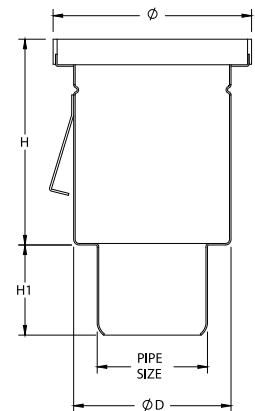

304 STAINLESS STEEL & REINFORCED PERFORATED GRATE PROVIDED STANDARD
FOR OPTIONS AND GRATE DETAILS SEE PAGE 12.