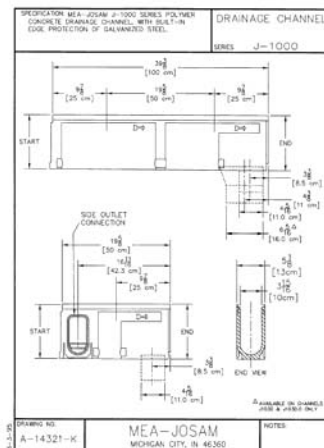

Josam on the web – www.josam.com

- Library of technical drawings
- Locate local representative
- Get a quote
- Request a brochure
- Compare products
- View additional product lines
- List price items
- Product listings

MEA-Josam offers a free-of-charge technical design service providing hydraulic calculations, CAD drawings, quantity schedules and product specifications.

Customer Service Centers

Josam Corporate
525 West Highway 20
Michigan City, IN 46360
Phone 800.36.JOSAM
Fax 800.627.0008

Josam Executive
2501 S Front Street
Philadelphia, PA 19148
Phone 215.339.5370
Fax 800.962.3312

Josam West
2333 Grant Avenue
San Lorenzo, CA 94580
Phone 510.481.6400
Fax 800.995.6726