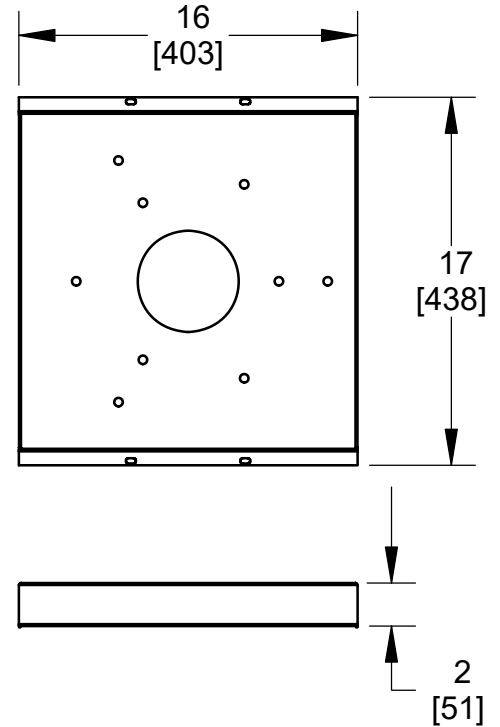

**SPECIFICATION:**

JOSAM OPTION (-PFB) PRE-FAB BASE - STEEL MATERIAL (STD)  
 FITS MOST JOSAM SERIES 41000 - 44000 STAINLESS STEEL DRAINS.

OPTIONAL (-SS) 304 STAINLESS STEEL

**SS DRAIN  
 PRE-FAB BASE**

SERIES **-PFB**

SERIES
41300
41400
41500
41600
42300
42400
42500
42600
43300
43400
43500
43600
44500

PIPE SIZE
2"
3"
4"
6"

**OPTIONS:**

-SS	TYPE 304 MATERIAL
-----	-------------------

WARNING: Cancer and Reproductive Harm - www.P65Warnings.ca.gov

DATE OF LAST CHANGE: 02/21/25 | BLK

DIMENSIONS ARE SUBJECT TO MANUFACTURERS TOLERANCES AND CHANGE WITHOUT NOTICE. WE CAN ASSUME NO RESPONSIBILITY FOR USE OF SUPERSEDED OR VOID DATA.

**JOSAM**  
 MICHIGAN CITY, INDIANA