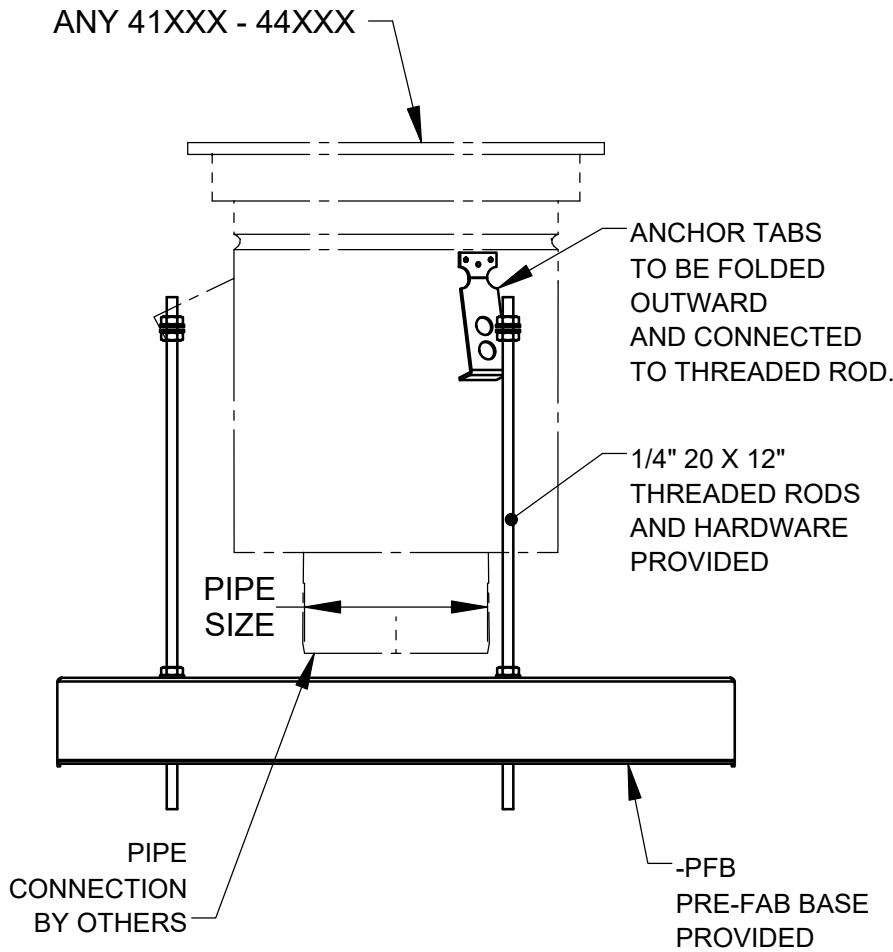

**SPECIFICATION:**

JOSAM OPTION (-PFB) PRE-FAB BASE - STEEL MATERIAL (STD)  
 FITS MOST JOSAM SERIES 41000 - 44000 STAINLESS STEEL DRAINS.

OPTIONAL (-SS) 304 STAINLESS STEEL

**SS DRAIN  
 PRE-FAB BASE**

SERIES **-PFB**

SERIES
41300
41400
41500
41600
42300
42400
42500
42600
43300
43400
43500
43600
44500

PIPE SIZE
2"
3"
4"
6"

**OPTIONS:**

-SS	TYPE 304 MATERIAL
-----	-------------------

WARNING: Cancer and Reproductive Harm - www.P65Warnings.ca.gov