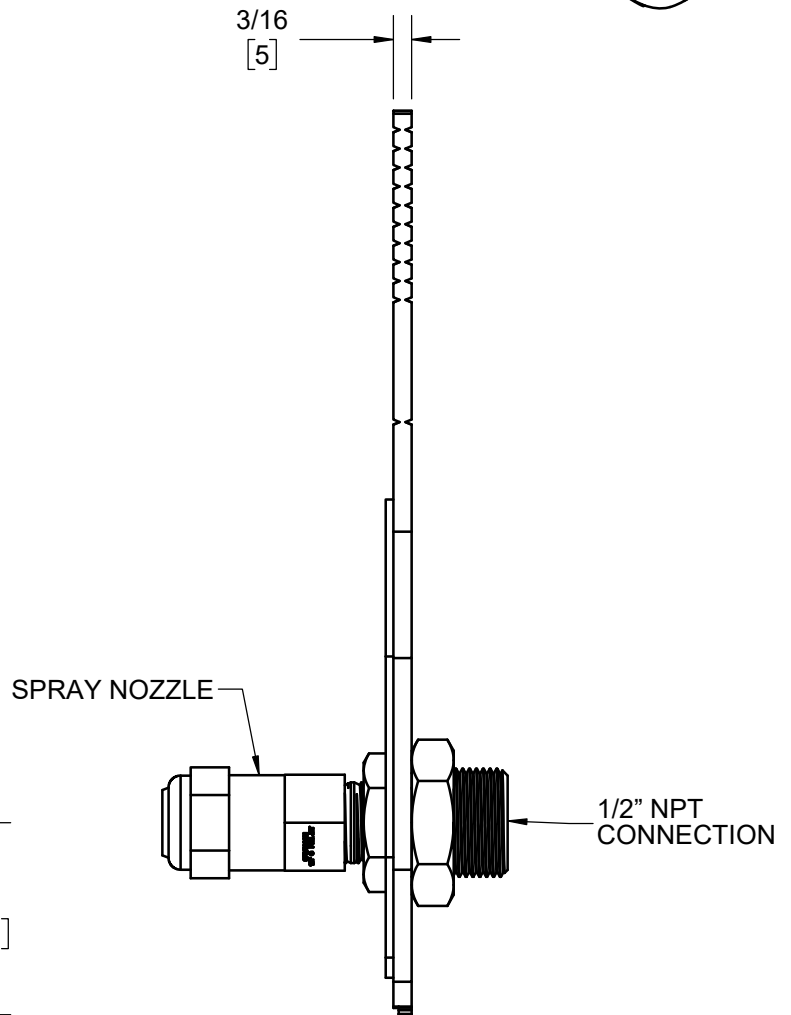

SPECIFICATION:

JOSAM 100-EC SOLID END CAP FOR PRO-PLUS 100C 4" INTERNAL WIDTH TRENCH CHANNELS. MADE WITH PVC MATERIAL AND DESIGNED TO FIT INTO FEMALE END OF 100 SIZE CHANNEL AND 100-BSW. INCLUDES SPRAY NOZZLE FOR CLEANING TRENCH.

PRO-PLUS
SOLID END CAP 100C
WITH SPRAY NOZZLE

SERIES **100-EC-SN**

WARNING: Cancer and Reproductive Harm - www.P65Warnings.ca.gov

DATE OF LAST CHANGE: 05/17/21

DIMENSIONS ARE SUBJECT TO MANUFACTURERS TOLERANCES AND CHANGE WITHOUT NOTICE. WE CAN ASSUME NO RESPONSIBILITY FOR USE OF SUPERSEDED OR VOID DATA.