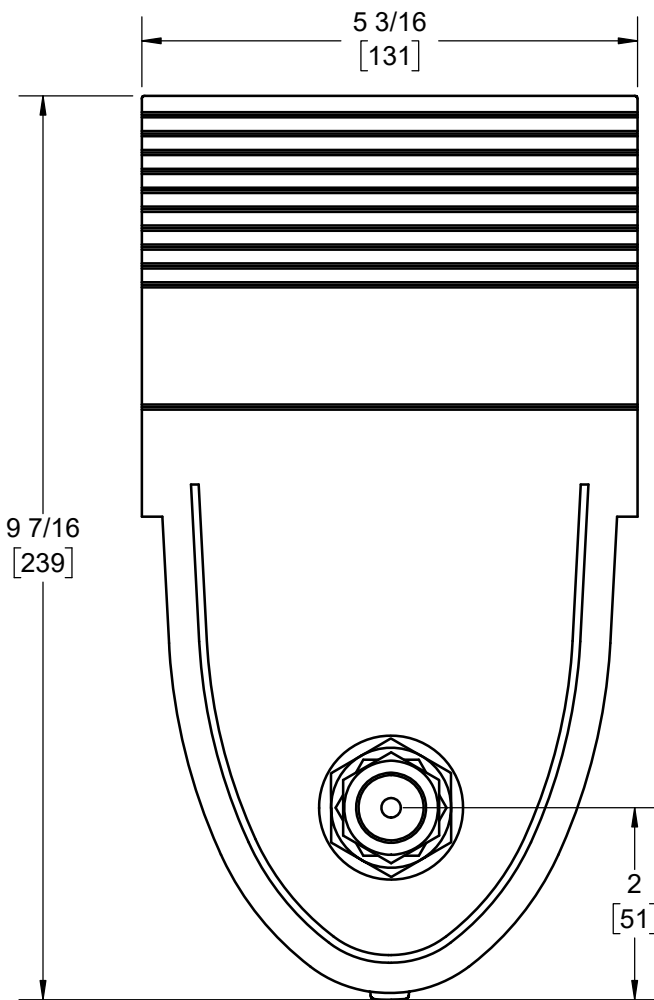

SPECIFICATION:

JOSAM 100-EC SOLID END CAP FOR PRO-PLUS 100C 4" INTERNAL WIDTH TRENCH CHANNELS. MADE WITH PVC MATERIAL AND DESIGNED TO FIT INTO FEMALE END OF 100 SIZE CHANNEL AND 100-BSW. INCLUDES SPRAY NOZZLE FOR CLEANING TRENCH.

PRO-PLUS
SOLID END CAP 100C
WITH SPRAY NOZZLE

SERIES **100-EC-SN**

WARNING: Cancer and Reproductive Harm - www.P65Warnings.ca.gov

DATE OF LAST CHANGE: 05/17/21

DIMENSIONS ARE SUBJECT TO MANUFACTURERS TOLERANCES AND CHANGE WITHOUT NOTICE. WE CAN ASSUME NO RESPONSIBILITY FOR USE OF SUPERSEDED OR VOID DATA.