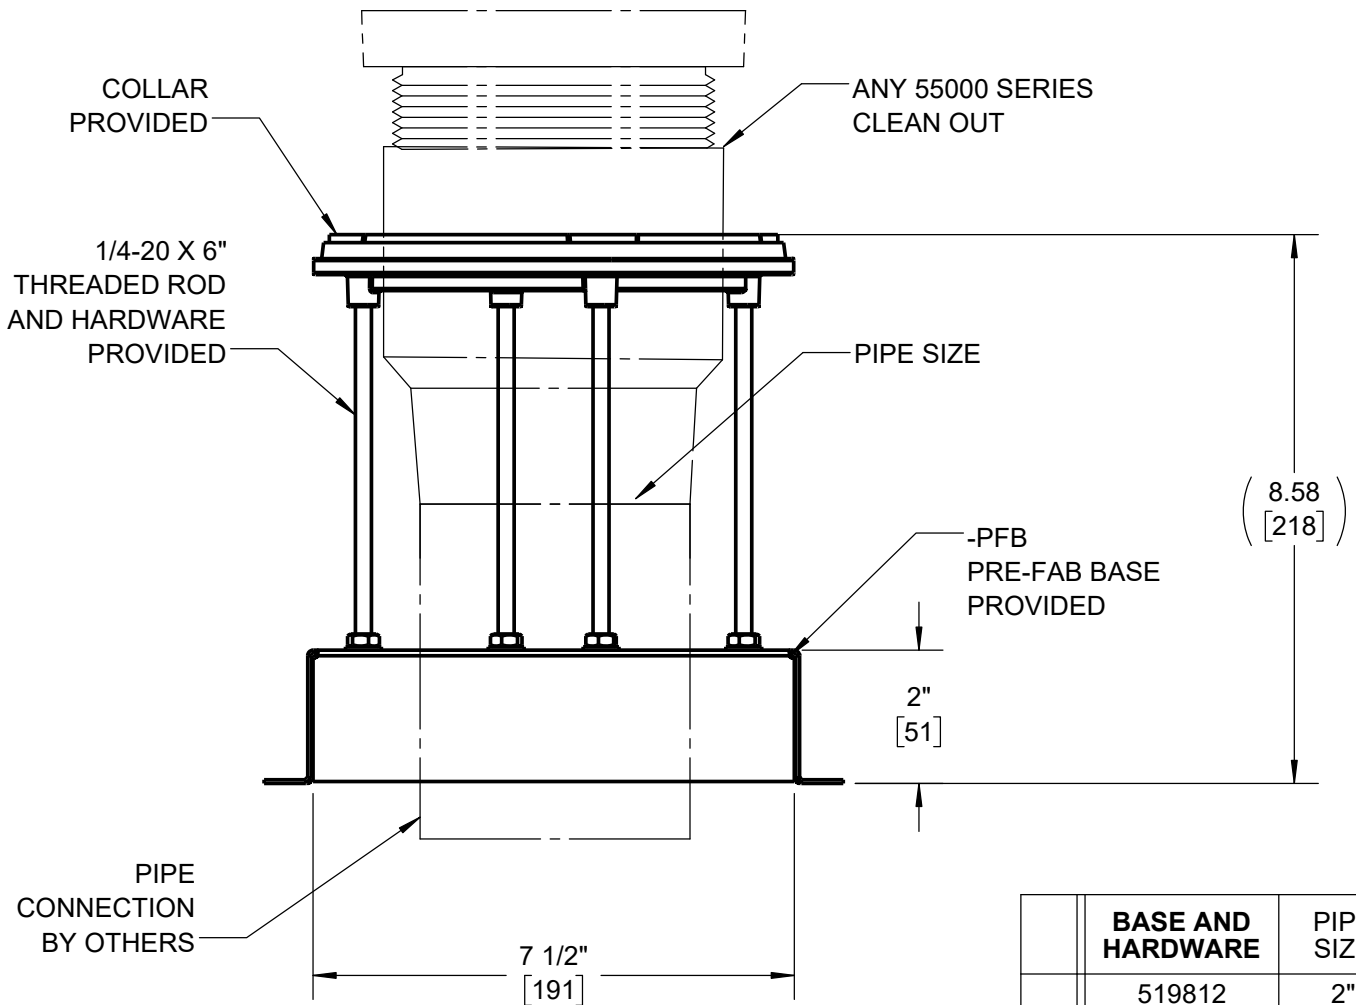

SPECIFICATION:

JOSAM PRE-FAB BASE OPTION FOR 55000 SERIES CLEAN OUT.

-PFB OPTION MUST BE ORDERED AT TIME OF CLEANOUT ORDER FOR PROPER BODY MODIFICATION.

**CLEAN OUT
PRE-FAB BASE**

SERIES /
PART NO. **55000-PFB**

	BASE AND HARDWARE	PIPE SIZE
	519812	2"
	519813	3"
	519814	4"

WARNING: Cancer and Reproductive Harm - www.P65Warnings.ca.gov

DATE OF LAST CHANGE: 01/31/25 | BLK

DIMENSIONS ARE SUBJECT TO MANUFACTURERS TOLERANCES AND CHANGE WITHOUT NOTICE. WE CAN ASSUME NO RESPONSIBILITY FOR USE OF SUPERSEDED OR VOID DATA.