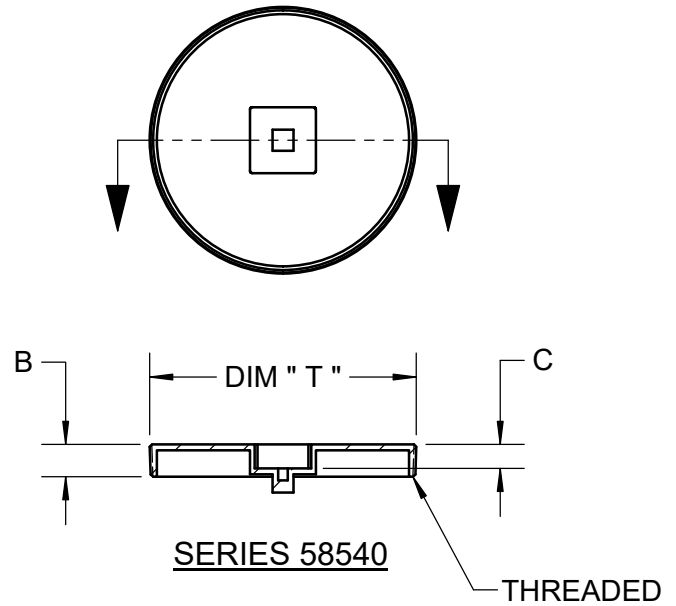

SPECIFICATION:

JOSAM 58540 SERIES COUNTERSINK BRONZE N.P.T. THREADED PLUG FOR USE IN CONJUNCTION WITH JOSAM CLEANOUTS OR STANDARD PIPE FITTINGS.

**CLEANOUT
THREADED BRONZE PLUG**

SERIES **58540**

DOMESTIC PLUGS MAY BE TALLER

	NOMINAL PIPE/THREAD SIZE	DIMENSION "T"	B	C
	1"	1.3	1/2	3/8
	1-1/4"	1.6	1/2	3/8
	1-1/2"	1.9	1/2	3/8
	2"	2.4	1/2	3/8
	2-1/2"	2.8	1/2	3/8
	3"	3.5	1/2	3/8
	3-1/2"	4	1/2	3/8
	4"	4.5	1/2	3/8
	5"	5.5	9/16	1/2
	6"	6.6	9/16	1/2
	8"	8.6	3/4	1/2

	NOMINAL PIPE/THREAD SIZE	DIMENSION "T"	B	C
	1"	1.3	3/8	5/16
	1-1/4"	1.6	3/8	5/16
	1-1/2"	1.9	3/8	5/16
	2"	2.4	3/8	5/16
	2-1/2"	2.8	3/8	3/8
	3"	3.5	1/2	3/8
	3-1/2"	4	1/2	3/8
	4"	4.5	1/2	3/8
	5"	5.5	1/2	3/8
	6"	6.6	1	1
	8"	8.6	1	1
	10"	10.7	1	1-1/8

-19 PLUG TAPPED FOR CENTER SCREW

-20 RAISED HEAD FOR BRONZE PLUG

*10" SIZE AVAILABLE IN RAISED HEAD BRONZE PLUG ONLY

WARNING: Cancer and Reproductive Harm - www.P65Warnings.ca.gov

DATE OF LAST CHANGE: 07/20/21