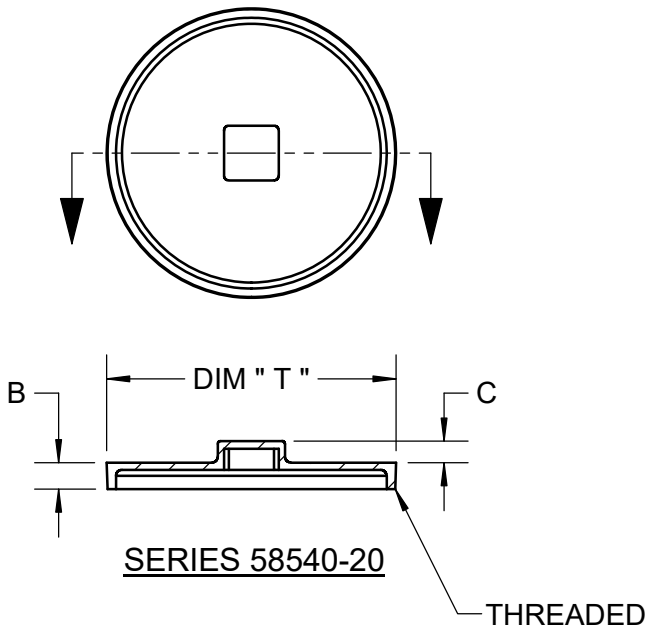

SPECIFICATION:

JOSAM 58540 SERIES COUNTERSINK BRONZE N.P.T. THREADED PLUG FOR USE IN CONJUNCTION WITH JOSAM CLEANOUTS OR STANDARD PIPE FITTINGS.

**CLEANOUT
THREADED BRONZE PLUG**

SERIES **58540**

DOMESTIC PLUGS MAY BE TALLER

	NOMINAL PIPE/THREAD SIZE	DIMENSION "T"	B	C
	1"	1.3	1/2	3/8
	1-1/4"	1.6	1/2	3/8
	1-1/2"	1.9	1/2	3/8
	2"	2.4	1/2	3/8
	2-1/2"	2.8	1/2	3/8
	3"	3.5	1/2	3/8
	3-1/2"	4	1/2	3/8
	4"	4.5	1/2	3/8
	5"	5.5	9/16	1/2
	6"	6.6	9/16	1/2
	8"	8.6	3/4	1/2

	NOMINAL PIPE/THREAD SIZE	DIMENSION "T"	B	C
	1"	1.3	3/8	5/16
	1-1/4"	1.6	3/8	5/16
	1-1/2"	1.9	3/8	5/16
	2"	2.4	3/8	5/16
	2-1/2"	2.8	3/8	3/8
	3"	3.5	1/2	3/8
	3-1/2"	4	1/2	3/8
	4"	4.5	1/2	3/8
	5"	5.5	1/2	3/8
	6"	6.6	1	1
	8"	8.6	1	1
	10"	10.7	1	1-1/8

-19 PLUG TAPPED FOR CENTER SCREW

-20 RAISED HEAD FOR BRONZE PLUG

*10" SIZE AVAILABLE IN RAISED HEAD BRONZE PLUG ONLY

WARNING: Cancer and Reproductive Harm - www.P65Warnings.ca.gov

DATE OF LAST CHANGE: 07/20/21