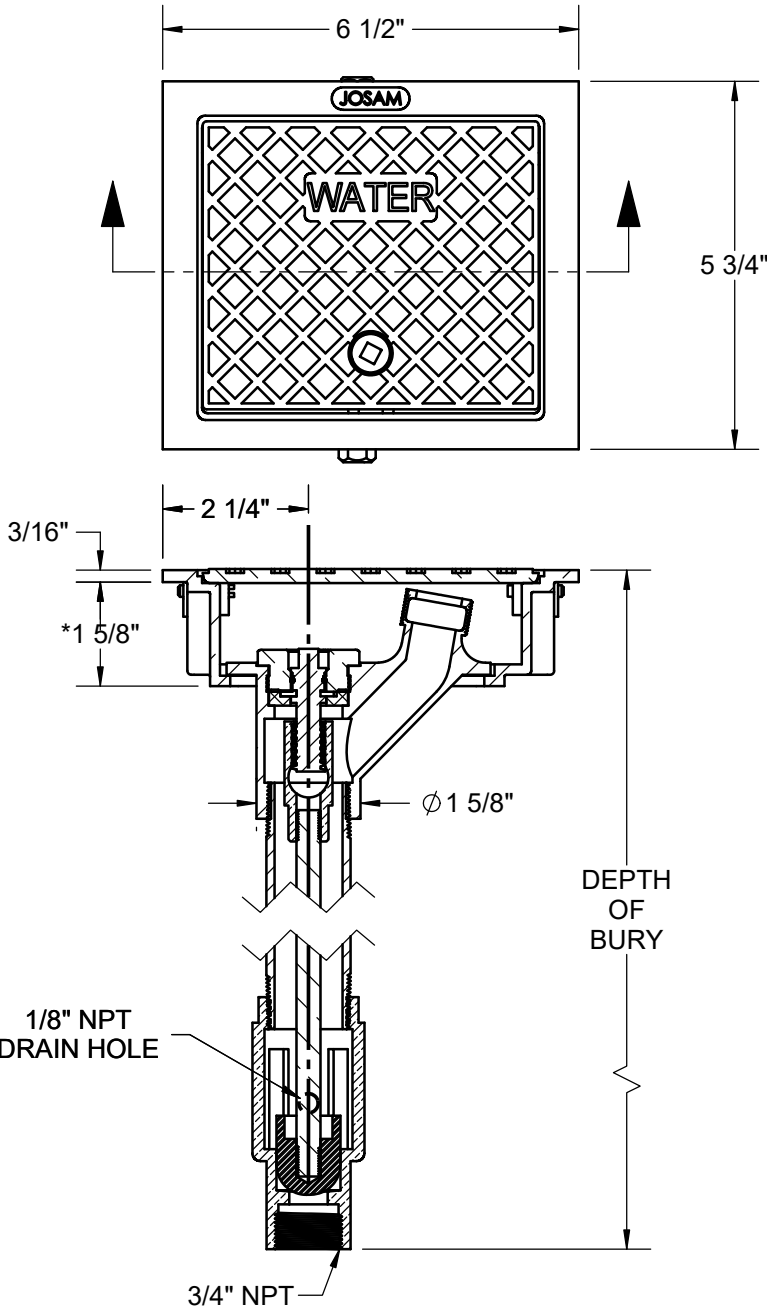

**SPECIFICATION:**

JOSAM 71600 SERIES CAST BRONZE NON-FREEZE YARD HYDRANT WITH SATIN NIKALOY HINGED LATCHING COVER, INTEGRAL 3/4" (STD.) OR 1" (-91) HPT OUTLET, BRONZE CASING, NEOPRENE PLUNGER, BRONZE OPERATING PARTS AND 3/4" FEMALE INLET CONNECTION.

**HYDRANTS**  
YARD TYPE, NON-FREEZE WITH BOX

SERIES **71600**

CONTROL KEY  
(5/16" SQ.)

CONTROL KEY USED TO OPEN COVER AND OPERATE HYDRANT

-52	SATIN FINISH FACE, CAST BRONZE BOX
-80	NIKALOY DEEP BOX (*3-1/4" DEEP)
-81	VACUUM BREAKER (UPC, ASSE 1011)
-91	1" HOSE PIPE THREADED OUTLET
-95	CYLINDER VANDAL-PROOF LOCK
-97	1/8" TAPPED DRAIN HOLE IN BOX

	TYPE	DEPTH
	71600-2	2'
	71600-3	3'
	71600-4	4'
	71600-5	5'

VAC BREAKER (-81) REQUIRES DEEP BOX (-80) FOR COVER TO CLOSE

DATE OF LAST CHANGE: 01/19/23 BDT

DIMENSIONS ARE SUBJECT TO MANUFACTURERS TOLERANCES AND CHANGE WITHOUT NOTICE. WE CAN ASSUME NO RESPONSIBILITY FOR USE OF SUPERSEDED OR VOID DATA.