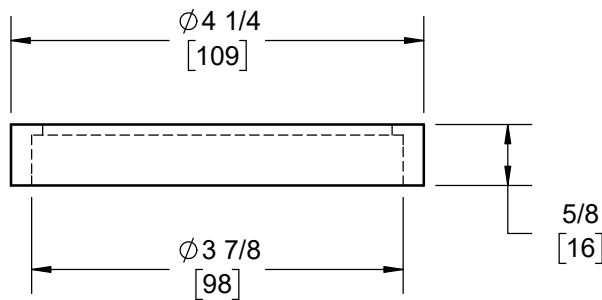

SPECIFICATION:

JOSAM SERIES TD-130 EPDM OUTLET GASKET.
PROVIDES 4.33" [110] O.D. AFTER ASSEMBLY.

**LITE LINE
TRENCH DRAIN**

SERIES **110GSKT**

⚠ WARNING: Cancer and Reproductive Harm - www.P65Warnings.ca.gov

DATE OF LAST CHANGE: 11/14/19

DIMENSIONS ARE SUBJECT TO MANUFACTURERS
TOLERANCES AND CHANGE WITHOUT NOTICE.
WE CAN ASSUME NO RESPONSIBILITY FOR
USE OF SUPERSEDED OR VOID DATA.

JOSAM

MICHIGAN CITY, INDIANA