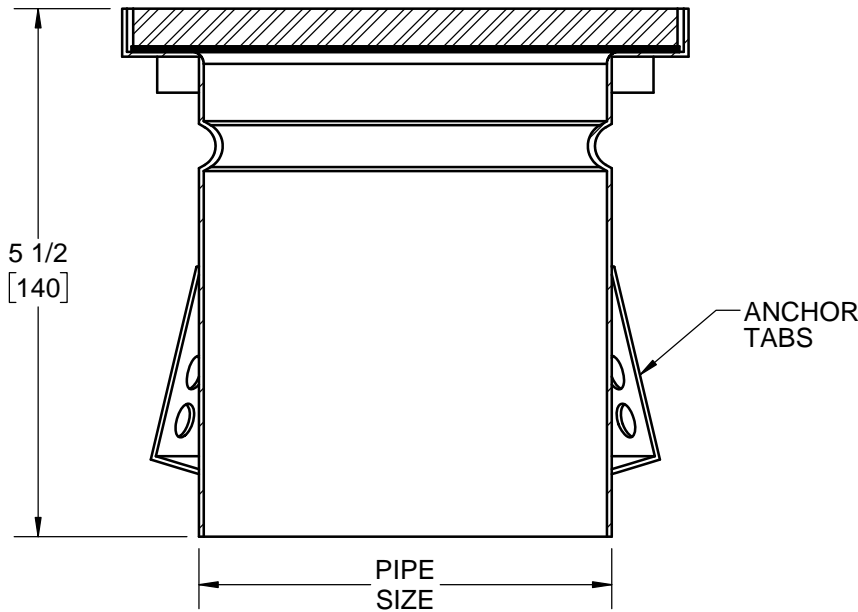

SPECIFICATION:

JOSAM SERIES 41400 FABRICATED STAINLESS STEEL (TYPE 304), 8" SQUARE TOP, NO-HUB BOTTOM OUTLET, AND SMOOTH SECURED COVER WITH GASKET.

**SS CLEANOUT
SQUARE TOP**

SERIES **41400**

OPTIONS:

-DP	DIAMOND PLATE COVER
-IP	INTERNAL PLUG, GASKETED
-BW	BUTT-WELDED OUTLET
-PFO	PUSH-FIT OUTLET SIZE

MODEL	PIPE SIZE
41403	3"
41404	4"
41406	6"

WARNING: Cancer and Reproductive Harm - www.P65Warnings.ca.gov

DATE OF LAST CHANGE: 7/16/18

DIMENSIONS ARE SUBJECT TO MANUFACTURERS TOLERANCES AND CHANGE WITHOUT NOTICE. WE CAN ASSUME NO RESPONSIBILITY FOR USE OF SUPERSEDED OR VOID DATA.