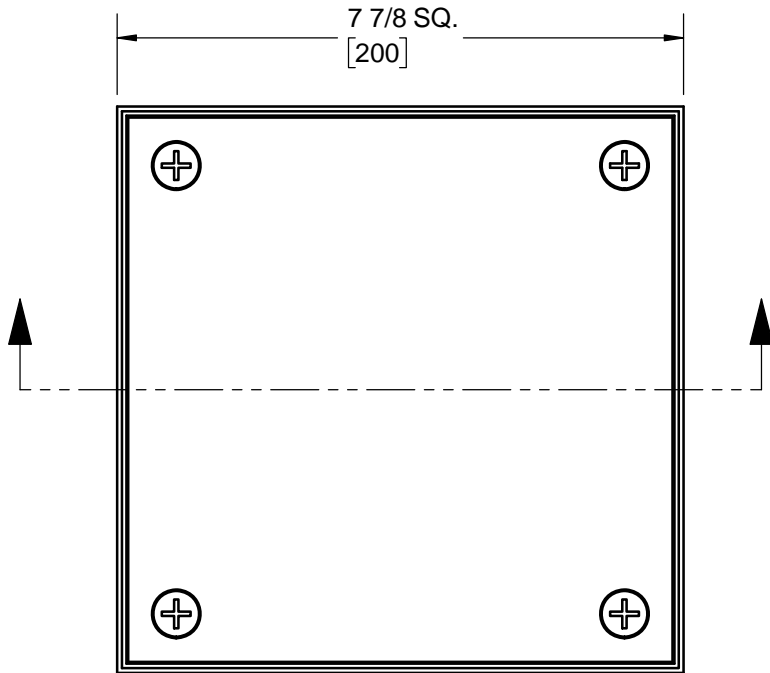

SPECIFICATION:

JOSAM SERIES 41400 FABRICATED STAINLESS STEEL (TYPE 304), 8" SQUARE TOP, NO-HUB BOTTOM OUTLET, AND SMOOTH SECURED COVER WITH GASKET.

**SS CLEANOUT
SQUARE TOP**

SERIES **41400**

OPTIONS:

-DP	DIAMOND PLATE COVER
-IP	INTERNAL PLUG, GASKETED
-BW	BUTT-WELDED OUTLET
-PFO	PUSH-FIT OUTLET SIZE

MODEL	PIPE SIZE
41403	3"
41404	4"
41406	6"

WARNING: Cancer and Reproductive Harm - www.P65Warnings.ca.gov

DATE OF LAST CHANGE: 7/16/18

DIMENSIONS ARE SUBJECT TO MANUFACTURERS TOLERANCES AND CHANGE WITHOUT NOTICE. WE CAN ASSUME NO RESPONSIBILITY FOR USE OF SUPERSEDED OR VOID DATA.