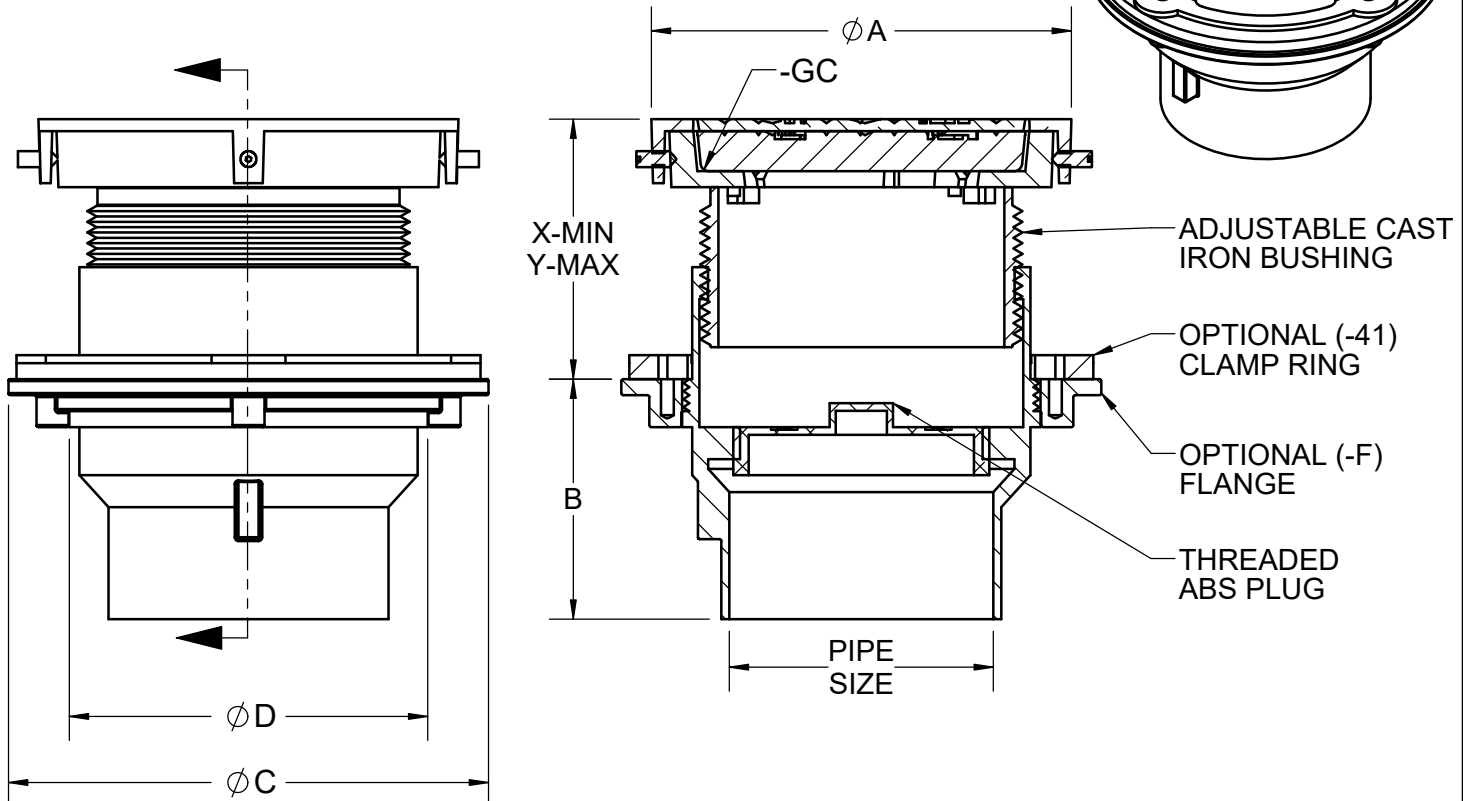

**SPECIFICATION:**

JOSAM 55000-1-SD SERIES COATED CAST IRON KLEENATRON® II LEVELEZE® FLOOR CLEANOUT, INTERNAL ABS CLEANOUT PLUG, ADJUSTABLE CAST IRON HOUSING WITH SPECIAL-DUTY SCORIATED SECURED ROUND LAMINATED SATIN NIKALOY COVER.

**CLEANOUT**  
ROUND NIKALOY LAMINATE TOP

SERIES **55000-1-SD**

FLANGE STANDARD ON 4" -X AND 6" SIZES.

PIPE SIZE	A	B	C	D	X	Y
2"	6 9/16	3 3/4	7 1/2	5 9/16	3	4 3/4
3"	6 9/16	3 3/4	7 1/2	5 9/16	3	4 3/4
4"	6 9/16	3 3/4	7 1/2	5 9/16	3	4 3/4
4" -X	8 3/16	4 1/4	9 3/16	7	2 7/8	4 13/16
5" -Z	6 9/16	3 3/4	7 1/2	5 9/16	3	4 3/4
6" -Z	8 3/16	4 1/4	9 3/16	7	2 7/8	4 13/16