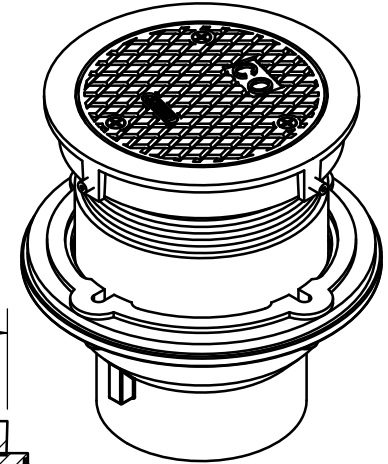

**SPECIFICATION:**

JOSAM 55000-1-SD SERIES COATED CAST IRON KLEENATRON® II LEVELEZE® FLOOR CLEANOUT, INTERNAL ABS CLEANOUT PLUG, ADJUSTABLE CAST IRON HOUSING WITH SPECIAL-DUTY SCORIATED SECURED ROUND LAMINATED SATIN NIKALOY COVER.

**CLEANOUT**  
ROUND NIKALOY LAMINATE TOP

SERIES **55000-1-SD**

FLANGE STANDARD ON 4" -X AND 6" SIZES.

PIPE SIZE	A	B	C	D	X	Y
2"	6 9/16	3 3/4	7 1/2	5 9/16	3	4 3/4
3"	6 9/16	3 3/4	7 1/2	5 9/16	3	4 3/4
4"	6 9/16	3 3/4	7 1/2	5 9/16	3	4 3/4
4" -X	8 3/16	4 1/4	9 3/16	7	2 7/8	4 13/16
5" -Z	6 9/16	3 3/4	7 1/2	5 9/16	3	4 3/4
6" -Z	8 3/16	4 1/4	9 3/16	7	2 7/8	4 13/16