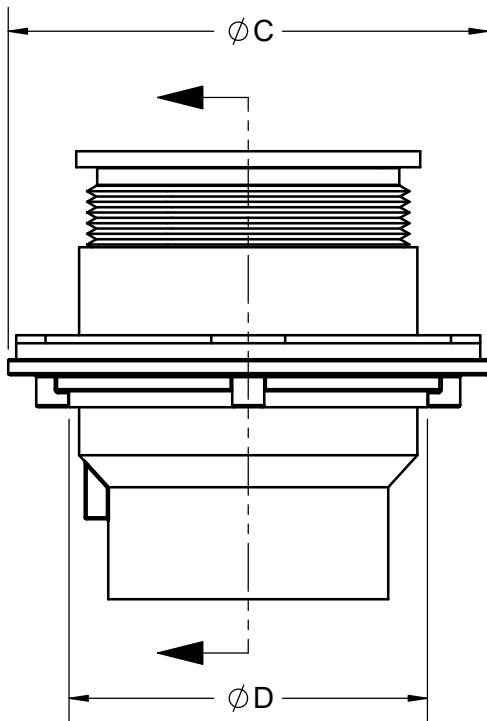

**SPECIFICATION:**

JOSAM 55000-1-SQ SERIES COATED CAST IRON KLEENATRON® II LEVELEZE® FLOOR CLEANOUT, INTERNAL ABS CLEANOUT PLUG, ADJUSTABLE CAST IRON HOUSING WITH MEDIUM-DUTY SCORIATED SECURED SQUARE SATIN NIKALOY COVER.

**CLEANOUT  
SQUARE NIKALOY TOP**

SERIES **55000-1-SQ**

FLANGE STANDARD ON 4" -X AND 6" SIZES

	PIPE SIZE	A	B	C	D	X	Y	Z
	2"	5 3/8	3 3/4	7 1/2	5 9/16	2 1/8	3 7/8	4 11/16
	3"	5 3/8	3 3/4	7 1/2	5 9/16	2 1/8	3 7/8	4 11/16
	4"	5 3/8	3 3/4	7 1/2	5 9/16	2 1/8	3 7/8	4 11/16
	4"-X	7	4 1/4	9 3/16	7	2	3 15/16	6 5/16
	5"-Z	5 3/8	3 3/4	7 1/2	5 9/16	2 1/8	3 7/8	4 11/16
	6"-Z	7	4 1/4	9 3/16	7	2	3 15/16	6 5/16