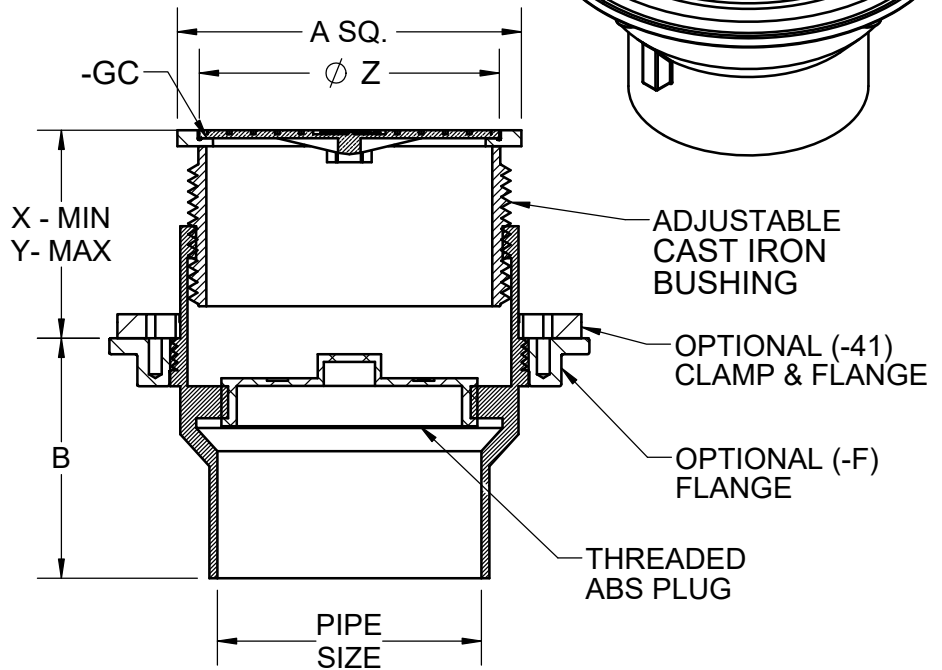

SPECIFICATION:

JOSAM 55000-1-SQ SERIES COATED CAST IRON KLEENATRON® II LEVELEZE® FLOOR CLEANOUT, INTERNAL ABS CLEANOUT PLUG, ADJUSTABLE CAST IRON HOUSING WITH MEDIUM-DUTY SCORIATED SECURED SQUARE SATIN NIKALOY COVER.

**CLEANOUT
SQUARE NIKALOY TOP**

SERIES **55000-1-SQ**

FLANGE STANDARD ON 4" -X AND 6" SIZES

	PIPE SIZE	A	B	C	D	X	Y	Z
	2"	5 3/8	3 3/4	7 1/2	5 9/16	2 1/8	3 7/8	4 11/16
	3"	5 3/8	3 3/4	7 1/2	5 9/16	2 1/8	3 7/8	4 11/16
	4"	5 3/8	3 3/4	7 1/2	5 9/16	2 1/8	3 7/8	4 11/16
	4"-X	7	4 1/4	9 3/16	7	2	3 15/16	6 5/16
	5"-Z	5 3/8	3 3/4	7 1/2	5 9/16	2 1/8	3 7/8	4 11/16
	6"-Z	7	4 1/4	9 3/16	7	2	3 15/16	6 5/16

X	-1-SQ	SQUARE TOP, SATIN FINISH NIKALOY
	-14	CARPET CLEANOUT MARKER
	-VP	SECURED COVER, VANDAL-PROOF SCREWS
	-22	TAPER THREAD BRONZE PLUG
	-31	GALVANIZED CAST IRON PARTS
	-41	CLAMP RING AND FLANGE
	-GC	GASKETED COVER

	-F	FLANGE ONLY
	-WF	WIDE FLANGE
	-CFC	CARPET CLEANOUT FLANGE COVER
	-DBC	DEBRIS COVER
	-X	INSIDE CAULK OUTLET
	-Y	HUB OUTLET W/GASKET (2", 3", 4" SIZES ONLY)
	-Z	NO-HUB OUTLET

DATE OF LAST CHANGE: 01/28/20

DIMENSIONS ARE SUBJECT TO MANUFACTURERS TOLERANCES AND CHANGE WITHOUT NOTICE. WE CAN ASSUME NO RESPONSIBILITY FOR USE OF SUPERSEDED OR VOID DATA.

JOSAM

MICHIGAN CITY, INDIANA

NOTES