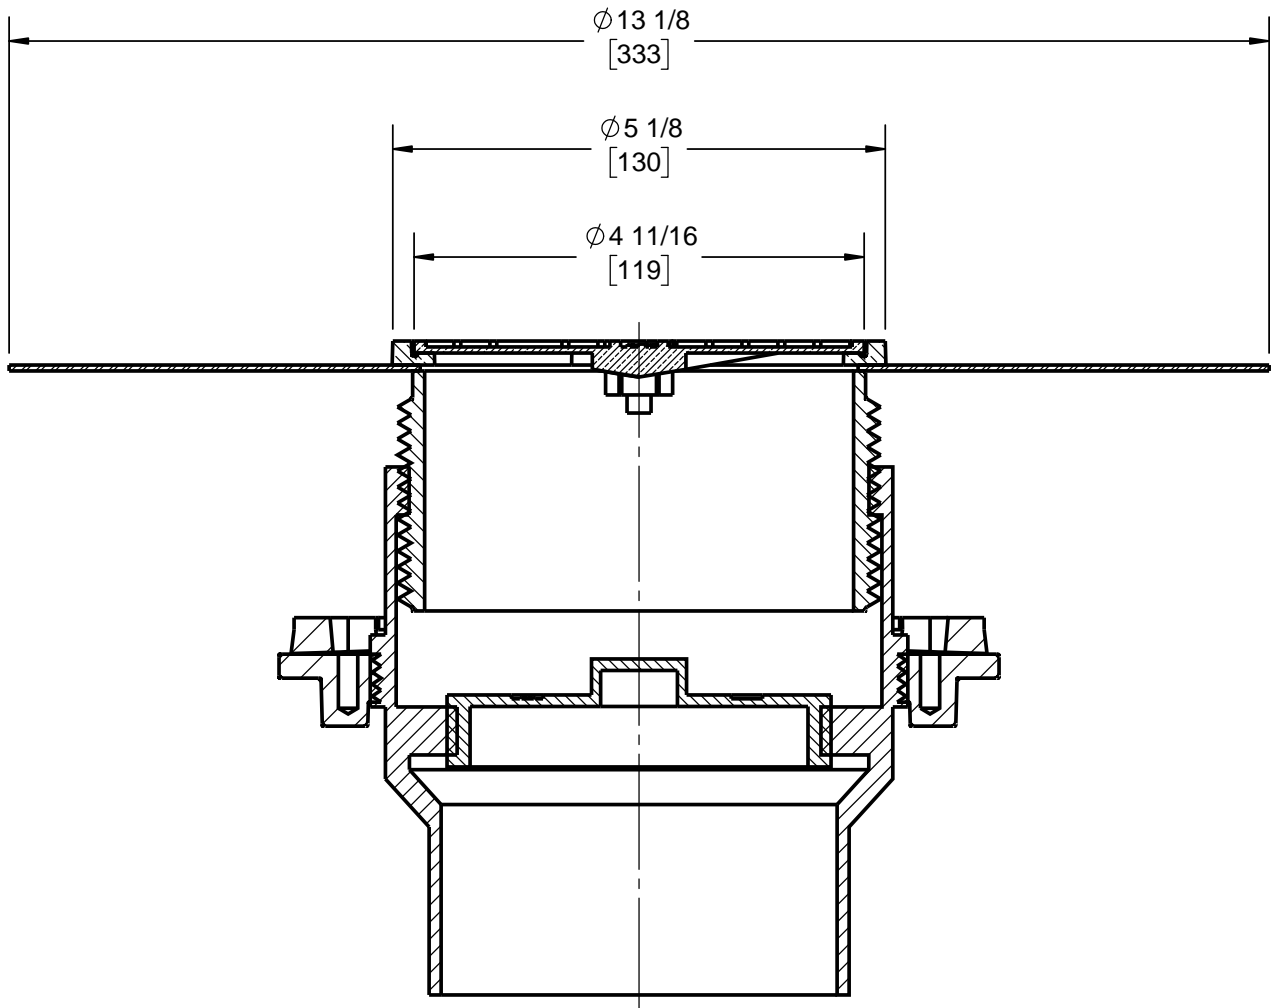

SPECIFICATION:

JOSAM SERIES 55000-1-WF COATED CAST IRON KLEENATRON II
LEVELEZE FLOOR CLEANOUT, INTERNAL ABS CLEANOUT PLUG,
ADJUSTABLE CAST IRON HOUSING WITH MEDIUM-DUTY SCORIATED
SECURED ROUND SATIN FINISH NIKALOY COVER AND RIM, WITH
EXTRA WIDE FLANGE BETWEEN ADJUSTABLE BUSHING AND
NIKALOY RIM.

CLEANOUT

ROUND NIKALOY TOP ASSEMBLY

SERIES **55000-1-WF**

WARNING: Cancer and Reproductive Harm - www.P65Warnings.ca.gov

DATE OF LAST CHANGE: 5/23/2018

DIMENSIONS ARE SUBJECT TO MANUFACTURERS
TOLERANCES AND CHANGE WITHOUT NOTICE.
WE CAN ASSUME NO RESPONSIBILITY FOR
USE OF SUPERSEDED OR VOID DATA.