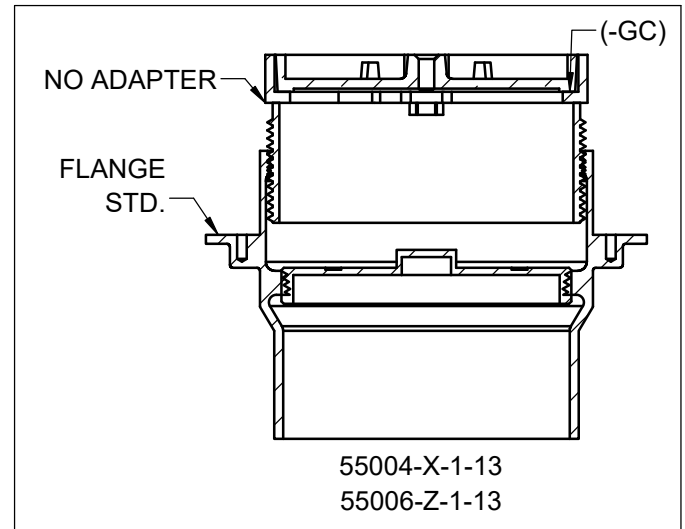

**SPECIFICATION:**

JOSAM 55000-1-13 SERIES COATED CAST IRON KLEENATRON® II LEVELEZE® FLOOR CLEANOUT, INTERNAL ABS CLEANOUT PLUG, ADJUSTABLE CAST IRON HOUSING WITH MEDIUM-DUTY SCORIATED SECURED ROUND SATIN NIKALOY COVER RECESSED FOR TERRAZZO FLOORING.

**CLEANOUT**  
ROUND TERRAZZO TOP

**55000-1-13**  
**55000-2-13**

SERIES

	PIPE SIZE	B	C	D	E	X	Y
	2"	3 3/4	7 1/2	5 9/16	4 5/8	2 7/8	4 5/8
	3"	3 3/4	7 1/2	5 9/16	4 5/8	2 7/8	4 5/8
	4"	3 3/4	7 1/2	5 9/16	4 5/8	2 7/8	4 5/8
	4" -X	4 1/4	9 3/16	7		2 3/4	4 11/16
	5" -Z	3 3/4	7 1/2	5 9/16	4 5/8	2 7/8	4 5/8
	6" -Z	4 1/4	9 3/16	7		2 3/4	4 11/16