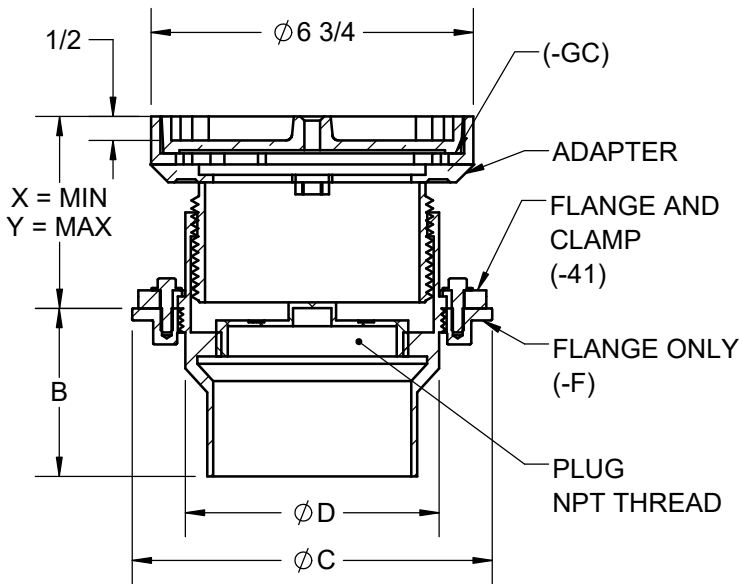

**SPECIFICATION:**

JOSAM 55000-1-13 SERIES COATED CAST IRON KLEENATRON® II LEVELEZE® FLOOR CLEANOUT, INTERNAL ABS CLEANOUT PLUG, ADJUSTABLE CAST IRON HOUSING WITH MEDIUM-DUTY SCORIATED SECURED ROUND SATIN NIKALOY COVER RECESSED FOR TERRAZZO FLOORING.

**CLEANOUT**  
ROUND TERRAZZO TOP

**55000-1-13**  
**55000-2-13**

SERIES

	PIPE SIZE	B	C	D	E	X	Y
	2"	3 3/4	7 1/2	5 9/16	4 5/8	2 7/8	4 5/8
	3"	3 3/4	7 1/2	5 9/16	4 5/8	2 7/8	4 5/8
	4"	3 3/4	7 1/2	5 9/16	4 5/8	2 7/8	4 5/8
	4" -X	4 1/4	9 3/16	7		2 3/4	4 11/16
	5" -Z	3 3/4	7 1/2	5 9/16	4 5/8	2 7/8	4 5/8
	6" -Z	4 1/4	9 3/16	7		2 3/4	4 11/16

-F	FLANGE ONLY
-CFC	CARPET CLEANOUT FLANGE COVER
-X	INSIDE CAULK OUTLET
-Y	HUB OUTLET W/GASKET (2", 3", & 4" SIZES ONLY)
-Z	NO-HUB OUTLET
-GC	GASKETED COVER

DATE OF LAST CHANGE: 05/24/2019

DIMENSIONS ARE SUBJECT TO MANUFACTURERS TOLERANCES AND CHANGE WITHOUT NOTICE. WE CAN ASSUME NO RESPONSIBILITY FOR USE OF SUPERSEDED OR VOID DATA.