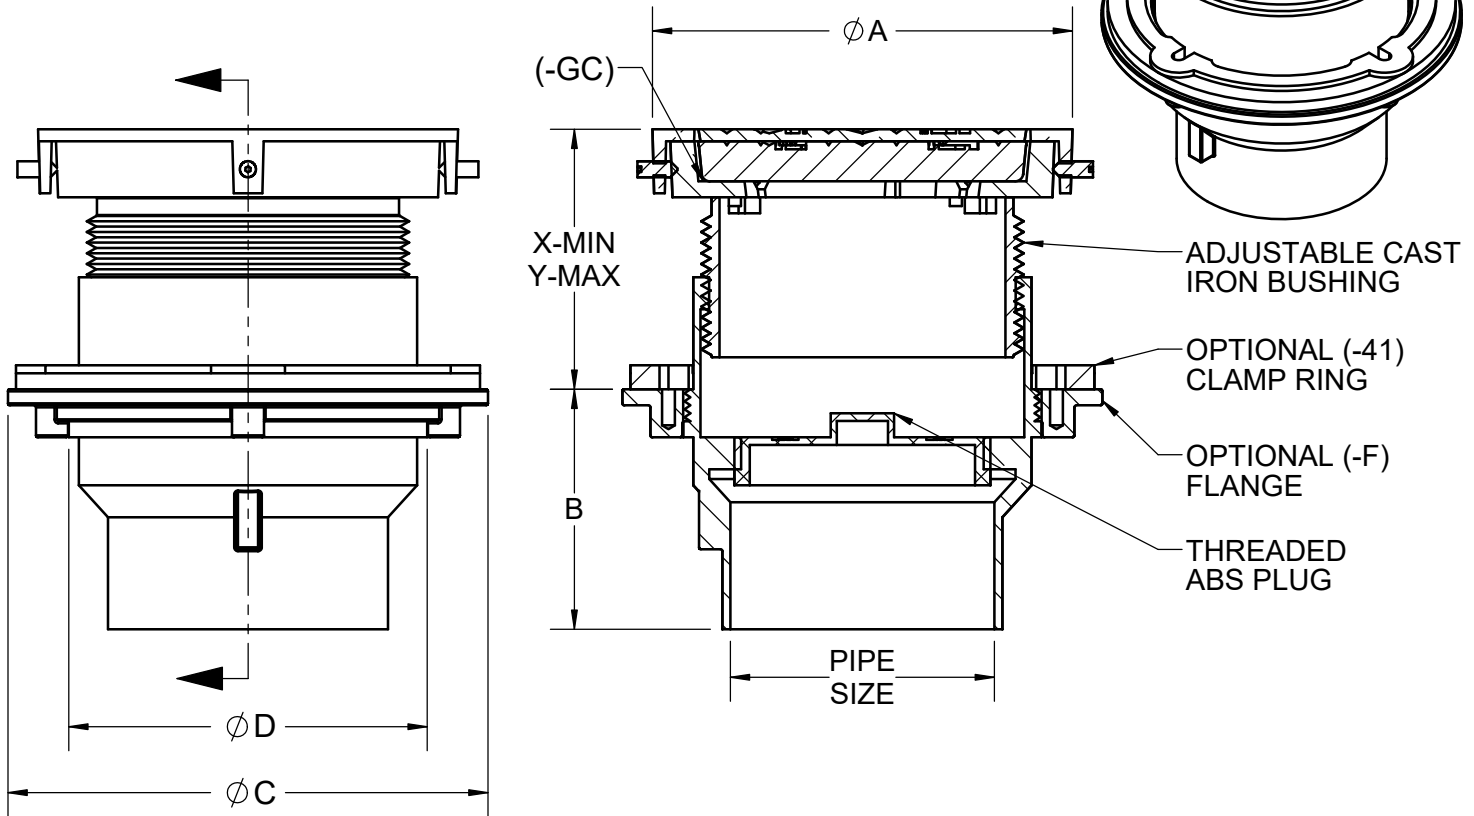

SPECIFICATION:

JOSAM 55000-2-SD SERIES COATED CAST IRON KLEENATRON® II LEVELEZE® FLOOR CLEANOUT, INTERNAL ABS CLEANOUT PLUG, ADJUSTABLE CAST IRON HOUSING WITH SPECIAL-DUTY SCORIATED SECURED ROUND LAMINATED SATIN BRONZE COVER.

CLEANOUT
ROUND BRONZE LAMINATE TOP

SERIES **55000-2-SD**

FLANGE STANDARD ON 4" -X AND 6" SIZES.

| PIPE SIZE | A | B | C | D | X | Y |
|-----------|--------|-------|--------|--------|-------|---------|
| 2" | 6 9/16 | 3 3/4 | 7 1/2 | 5 9/16 | 3 | 4 3/4 |
| 3" | 6 9/16 | 3 3/4 | 7 1/2 | 5 9/16 | 3 | 4 3/4 |
| 4" | 6 9/16 | 3 3/4 | 7 1/2 | 5 9/16 | 3 | 4 3/4 |
| 4" -X | 8 3/16 | 4 1/4 | 9 3/16 | 7 | 2 7/8 | 4 13/16 |
| 5" -Z | 6 9/16 | 3 3/4 | 7 1/2 | 5 9/16 | 3 | 4 3/4 |
| 6" -Z | 8 3/16 | 4 1/4 | 9 3/16 | 7 | 2 7/8 | 4 13/16 |