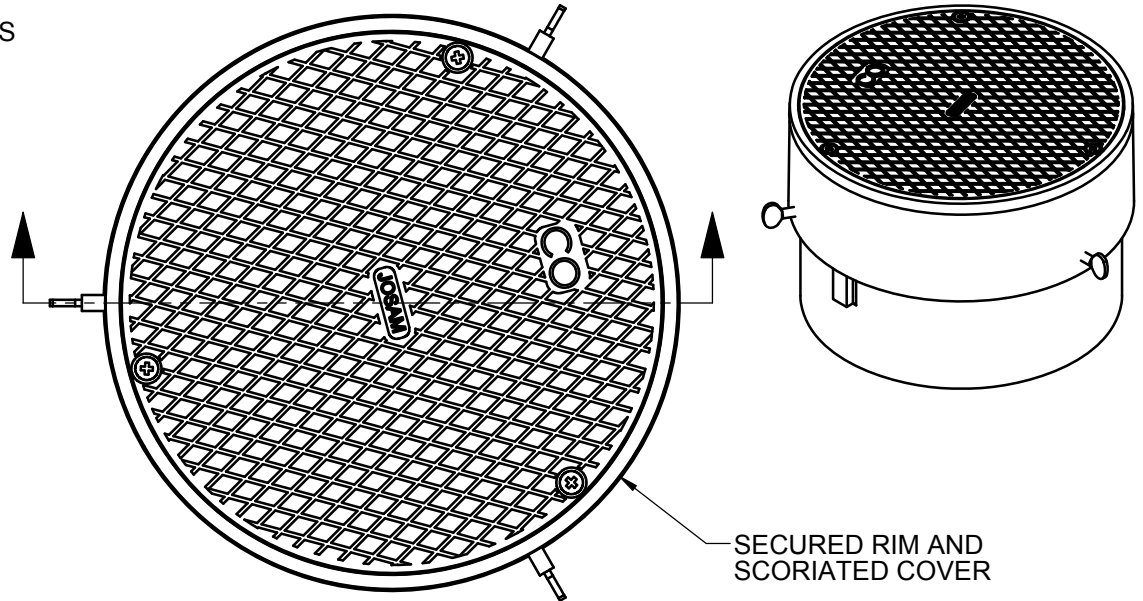

**SPECIFICATION:**

JOSAM 57008-Z-1 SERIES COATED CAST IRON KLEENATRON® LEVELEZE® FLOOR CLEANOUT, INTERNAL GASKETED ABS CLEANOUT PLUG, NO-HUB CONNECTION AND ADJUSTABLE ABS HOUSING WITH MEDIUM-DUTY SCORIATED SECURED ROUND SATIN NIKALOY TOP.

**CLEANOUT  
LEVELEZE® KLEENATRON®  
NO-HUB OUTLET**

SERIES **57008-Z-1**

FORMERLY 56010 SERIES

1-1/4 MIN  
2-3/4 MAX

Ø 8 15/16  
[227]

SECURED RIM AND  
SCORIATED COVER

THUMBSCREWS (3)

5  
[127]

NO-HUB CONNECTION

Ø 8  
[203]

6" GASKETED ABS  
CLEANOUT PLUG

X	-1	SATIN FINISH NIKALOY TOP
Δ	-1-SD	SPECIAL-DUTY SATIN FINISH NIKALOY TOP Δ
Δ	-1-SQ	SQUARE TOP, SATIN FINISH NIKALOY Δ
Δ	-1-12	COVER RECESSED FOR TILE, SATIN FINISH NIKALOY Δ
	-14	CARPET CLEANOUT MARKER
	-VP	SECURED COVER, VANDAL-PROOF SCREWS
	-22	TAPER THREAD BRONZE PLUG
	-31	GALVANIZED CAST IRON PARTS
	-WF	WIDE FLANGE
	-CFC	CARPET CLEANOUT FLANGE COVER
	-DBC	DEBRIS COVER