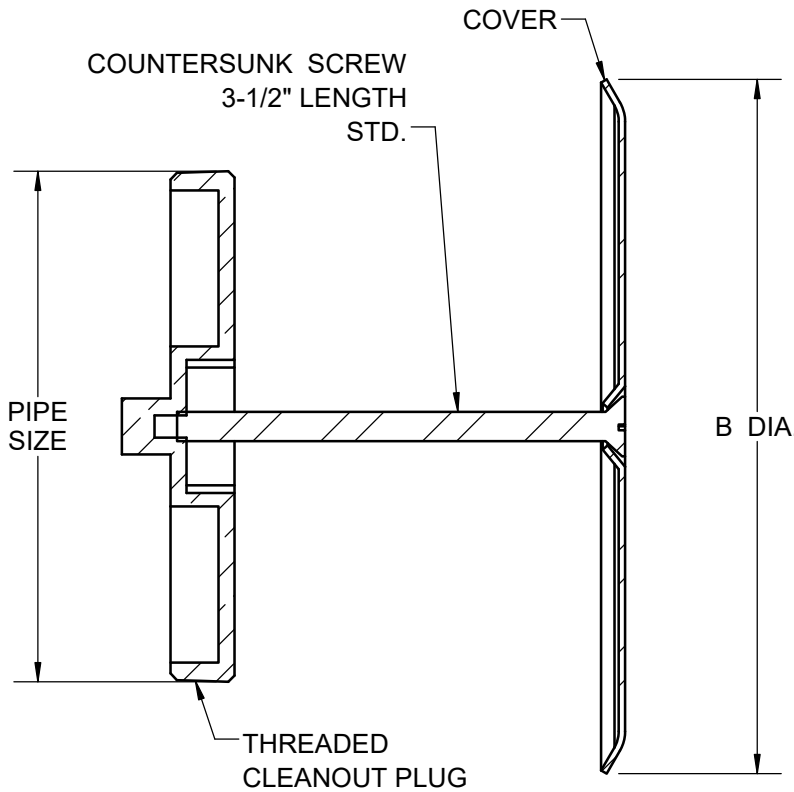

SPECIFICATION:

JOSAM 58600-PLG SERIES ROUND STAINLESS STEEL WALL ACCESS COVER WITH SCREW AND THREADED N.P.T. BRONZE PLUG.

DESCRIPTION

WALL ACCESS COVER W/ PLUG

SERIES **58600-PLG**

FORMERLY 58890 SERIES

TYPE NO.	PIPE SIZE	B
58604-PLG 1-1/2	1-1/2	5-3/8
58604-PLG 2	2	5-3/8
58604-PLG 2-1/2	2-1/2	5-3/8
58604-PLG 3	3	5-3/8
58604-PLG 3-1/2	3-1/2	5-3/8
58606-PLG 4	4	8
58606-PLG 5	5	8
58606-PLG 6	6	8

-VP	SECURED COVER, VANDAL-PROOF SCREWS
-PLG	BRONZE N.P.T. PLUG (SPECIFY PLUG SIZE)
-17	CENTER SCREW LONGER THAN STANDARD
-20	RAISED HEAD BRONZE PLUG

WARNING: Cancer and Reproductive Harm - www.P65Warnings.ca.gov

DATE OF LAST CHANGE: 01/18/19
 DIMENSIONS ARE SUBJECT TO MANUFACTURERS TOLERANCES AND CHANGE WITHOUT NOTICE. WE CAN ASSUME NO RESPONSIBILITY FOR USE OF SUPERSEDED OR VOID DATA.

NOTES