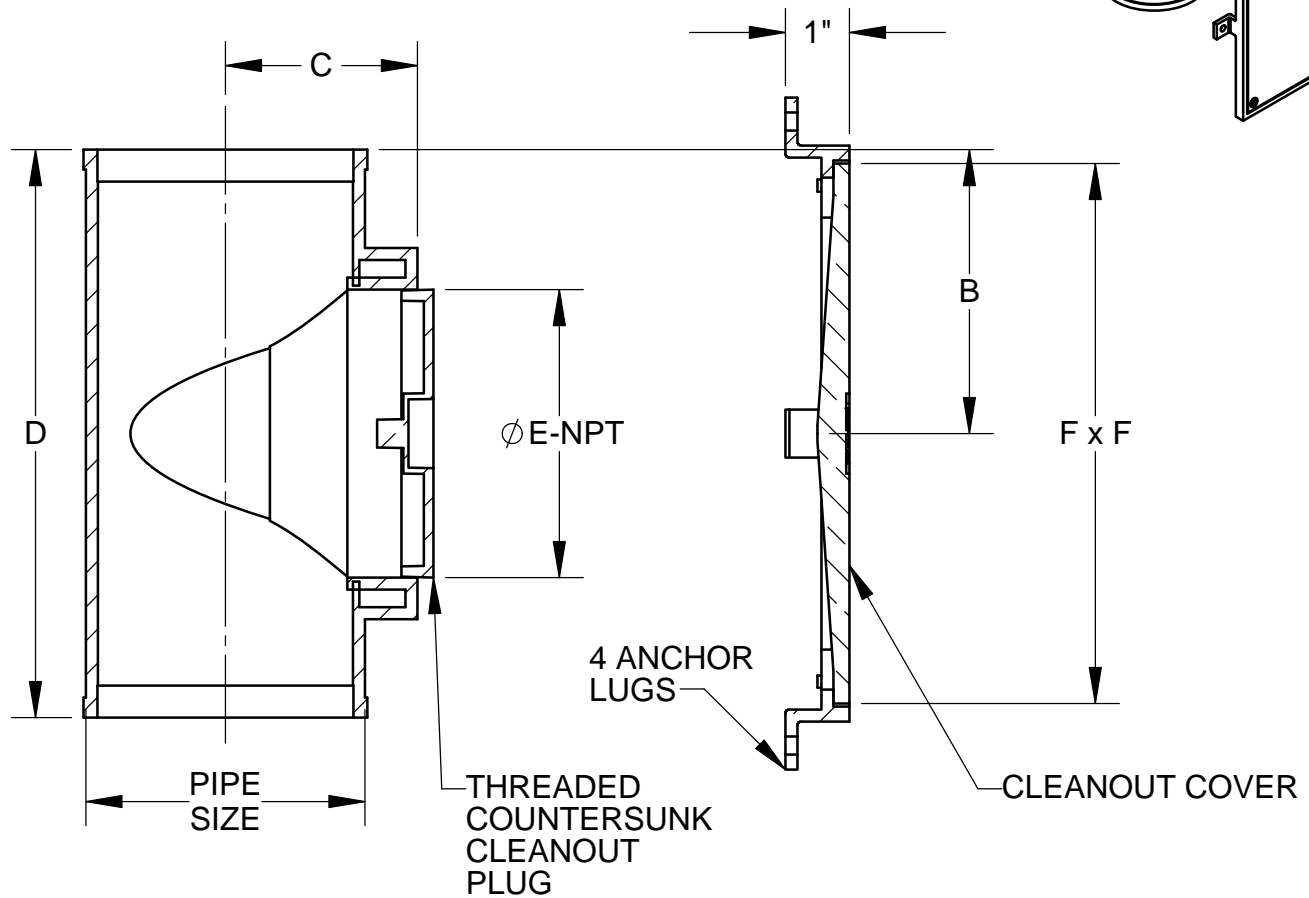

SPECIFICATION:

JOSAM 58640-COT SERIES SQUARE CAST NIKALOY ACCESS FRAME AND ANCHOR LUGS, SATIN SMOOTH SECURED COVER AND NO-HUB CLEANOUT TEE.

CLEANOUT
WALL ACCESS COVER
WITH CLEANOUT TEE

SERIES **58640-COT**

FORMERLY 58770 SERIES

TYPE NO.	PIPE SIZE	B	C	D	E	F x F
58642-COT2	2"	3-3/16	1-3/4	6-3/8	2	7 x 7
58642-COT3	3"	3-7/8	2-1/2	7-3/4	3	7 x 7
58642-COT4	4"	4-7/16	3-1/2	8-7/8	4	7 x 7
58644-COT6	6"	6-1/4	4-1/2	12-1/2	6	9 x 9

X	-COT	NO-HUB CLEANOUT TEE (SPECIFY PIPE SIZE)
	-VP	SECURED COVER, VANDAL-PROOF SCREWS
	-2	SATIN FINISH BRONZE
	-10	SCORIATED COVER
	-20	RAISED HEAD BRONZE PLUG
	-31	GALVANIZED CAST IRON PARTS

DATE OF LAST CHANGE: 04/23/15