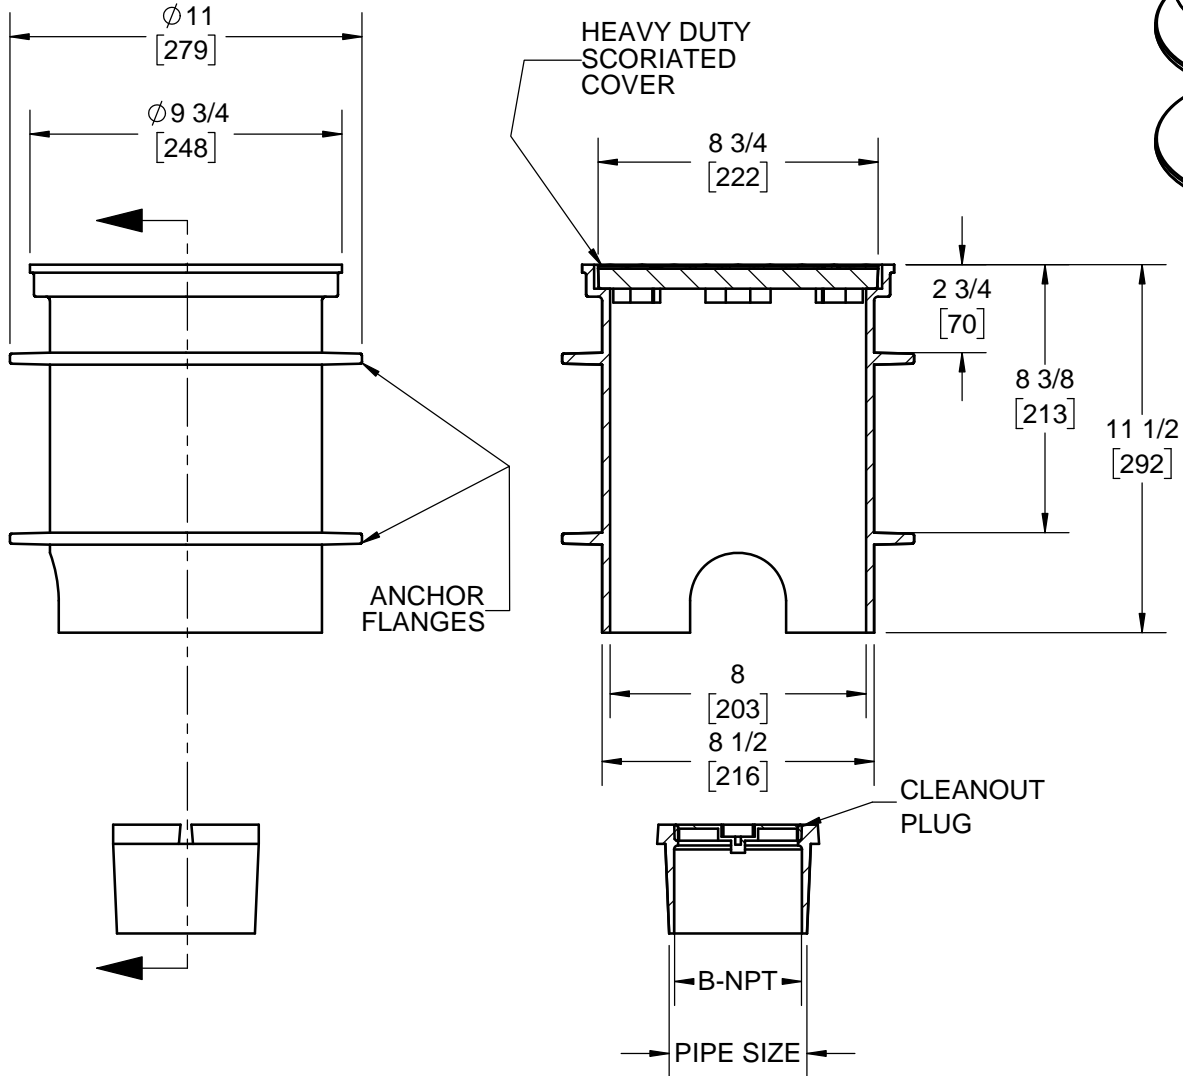

SPECIFICATION:

JOSAM 58680-CO SERIES ROUND COATED CAST IRON ACCESS FRAME WITH ANCHOR FLANGES AND HEAVY-DUTY SCORIATED SECURED COVER AND NO-HUB CLEANOUT.

**CLEANOUT
ACCESS COVER
WITH CLEANOUT**

SERIES **58680-CO**

SPECIAL WORDING ON COVER
SAN OR STORM
(SPECIFY ON ORDER)

-VP	SECURED COVER, VANDAL-PROOF SCREWS
-5	DUCTILE IRON COVER
-20	RAISED HEAD BRONZE PLUG
-26	GASKETED COVER
-31	GALVANIZED CAST IRON PARTS
-CO2	NO-HUB CLEANOUT, 2" (B= 1 1/2)
-CO3	NO-HUB CLEANOUT, 3" (B= 2 1/2)
-CO4	NO-HUB CLEANOUT, 4" (B= 3 1/2)
-CO6	NO-HUB CLEANOUT, 6" (B= 5 1/2)

WARNING: Cancer and Reproductive Harm - www.P65Warnings.ca.gov

DATE OF LAST CHANGE: 5/25/18

DIMENSIONS ARE SUBJECT TO MANUFACTURERS TOLERANCES AND CHANGE WITHOUT NOTICE. WE CAN ASSUME NO RESPONSIBILITY FOR USE OF SUPERSEDED OR VOID DATA.