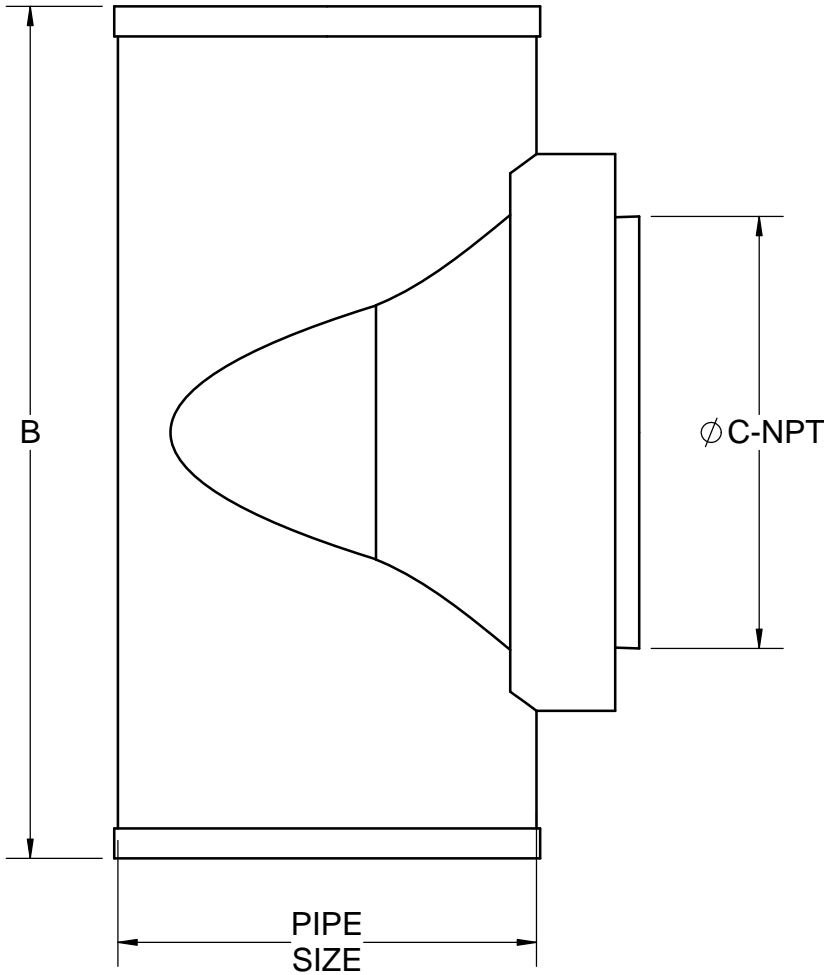

SPECIFICATION:

JOSAM 58910 SERIES COATED CAST IRON CLEANOUT TEE WITH NO-HUB CONNECTION AND BRONZE COUNTERSUNK PLUG.

**CLEANOUT
NO-HUB CLEANOUT TEE
WITH PLUG**

SERIES **58910**

PIPE SIZE	B	C
2"	6-3/8	2
3"	7-3/4	3
4"	8-7/8	4
6"	12-1/2	6

-19	PLUG TAPPED FOR CENTER SCREW
-20	RAISED HEAD BRONZE PLUG
-31	GALVANIZED CAST IRON PARTS

WARNING: Cancer and Reproductive Harm - www.P65Warnings.ca.gov

DATE OF LAST CHANGE: 04/23/15

DIMENSIONS ARE SUBJECT TO MANUFACTURERS TOLERANCES AND CHANGE WITHOUT NOTICE. WE CAN ASSUME NO RESPONSIBILITY FOR USE OF SUPERSEDED OR VOID DATA.