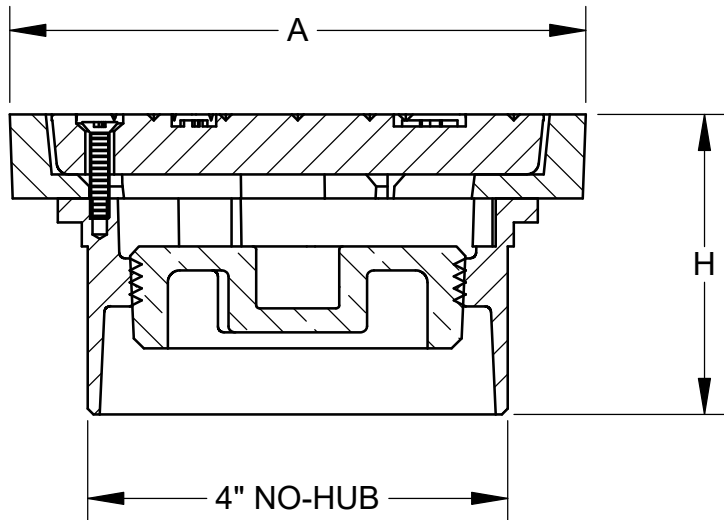

**SPECIFICATION:**

JOSAM SERIES CO-600 CLEANOUT, CAST IRON 4" NO-HUB BODY, INTEGRAL THREADED BRASS PLUG AND ROUND SECURED TOP.

**CLEANOUT  
NO-HUB**

SERIES **CO-600**

CO-600  
CI RIM AND COVER  
STANDARD

CO-600-NB  
NIKALOY RIM AND COVER

CO-600-NB-SQ  
SQUARE NIKALOY RIM AND COVER

MODEL	A	H
CO-600	Ø6	3-1/8
CO-600-NB	Ø5-1/8	2-1/2
CO-600-NB-SQ	5-3/8 SQ.	2-1/2

WARNING: Cancer and Reproductive Harm - www.P65Warnings.ca.gov

DATE OF LAST CHANGE: 02/19/18