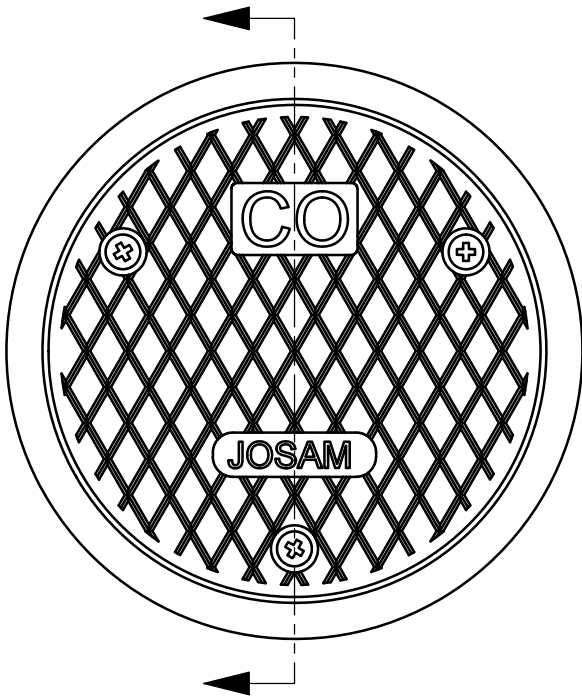

**SPECIFICATION:**

JOSAM SERIES CO-600 CLEANOUT, CAST IRON 4" NO-HUB BODY, INTEGRAL THREADED BRASS PLUG AND ROUND SECURED TOP.

**CLEANOUT  
NO-HUB**

SERIES **CO-600**

CO-600  
CI RIM AND COVER  
STANDARD

CO-600-NB  
NIKALOY RIM AND COVER

CO-600-NB-SQ  
SQUARE NIKALOY RIM AND COVER

MODEL	A	H
CO-600	Ø6	3-1/8
CO-600-NB	Ø5-1/8	2-1/2
CO-600-NB-SQ	5-3/8 SQ.	2-1/2

WARNING: Cancer and Reproductive Harm - www.P65Warnings.ca.gov

DATE OF LAST CHANGE: 02/19/18