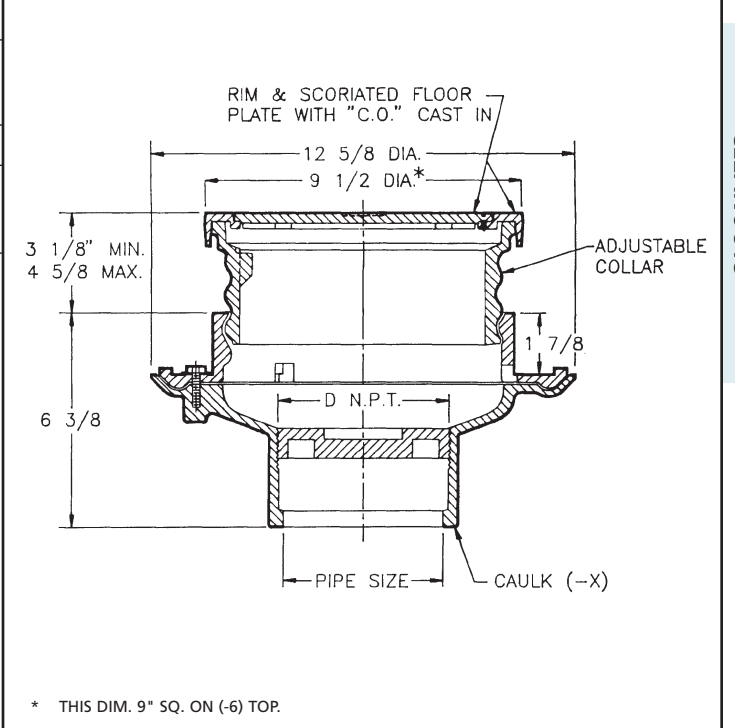

SPECIFICATION
 JOSAM 58460A-AE Series coated cast iron LEVELEZE® Floor Cleanout, adjustable collar with rolled thread and internal bronze countersunk plug, inside caulk connection, satin Nikaloy rim and scoriated secured round Nikaloy cover.

* THIS DIM. 9" SQ. ON (-6) TOP.

FOR OUTLET TYPE SPECIFY -X

TYPE NO.	PIPE SIZE	D	LBS.
58462A-AE	2	3	38
58463A-AE	3	4	38
58464A-AE	4	5	38

58540 SERIES THREADED BRONZE PLUG

APPLICATION
 For use as a replacement plug for JOSAM cleanouts or any N.P.T. female threaded fitting.

SPECIFICATION
 JOSAM 58540 Series countersunk bronze N.P.T. Threaded Plug for use in conjunction with JOSAM cleanouts or standard pipe fittings.

▲ For 10" Size, Specify 58549-20
 ▲ 10" Size Available with Raised Head Plug Only

Available Options

- 19 Plug Tapped for Center Screw
- 20 Raised Head Bronze Plug

TYPE NO.	PIPE SIZE	B	C	LBS.	B (-20)	C (-20)	LBS. (-20)
58541	1	7/8	1/2	1	7/16	3/8	1
58541-1/4	1-1/4	7/8	1/2	1	1/2	5/8	1
58541-1/2	1-1/2	5/8	3/8	1	5/8	3/4	1
58542	2	5/8	3/8	1	5/8	3/4	1
58542-1/2	2-1/2	3/4	1/2	1	3/4	3/4	1
58543	3	3/4	1/2	1	3/4	1	1
58543-1/2	3-1/2	3/4	1/2	1	3/4	1	1
58544	4	7/8	1/2	1	7/8	1	2
58545	5	1	1/2	2	1	1	3
58546	6	1	1/2	3	1	1	5
58548	8	1-1/8	5/8	7	1-1/8	1-1/8	8
▲58549	10	-	-	-	1-1/8	1-1/4	10