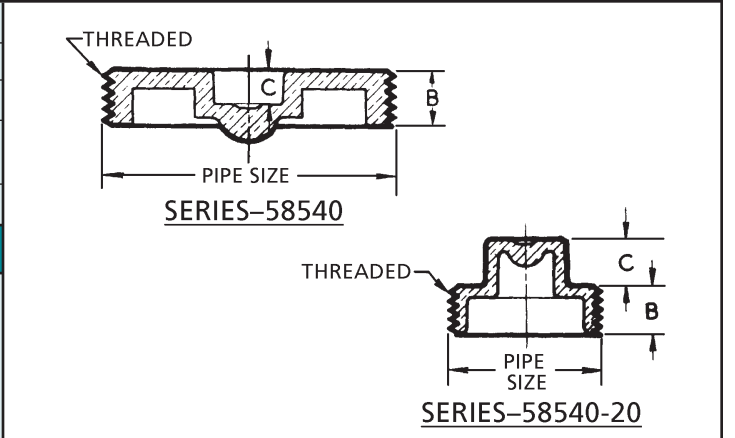

* THIS DIM. 9" SQ. ON (-6) TOP.

FOR OUTLET TYPE SPECIFY -X

TYPE NO.	PIPE SIZE	D	LBS.
58462A-AE	2	3	38
58463A-AE	3	4	38
58464A-AE	4	5	38

58540 SERIES THREADED BRONZE PLUG

APPLICATION
 For use as a replacement plug for JOSAM cleanouts or any N.P.T. female threaded fitting.

SPECIFICATION
 JOSAM 58540 Series countersunk bronze N.P.T. Threaded Plug for use in conjunction with JOSAM cleanouts or standard pipe fittings.

▲ For 10" Size, Specify 58549-20
 ▲ 10" Size Available with Raised Head Plug Only

Available Options

- 19 Plug Tapped for Center Screw
- 20 Raised Head Bronze Plug

TYPE NO.	PIPE SIZE	B	C	LBS.	B (-20)	C (-20)	LBS. (-20)
58541	1	7/8	1/2	1	7/16	3/8	1
58541-1/4	1-1/4	7/8	1/2	1	1/2	5/8	1
58541-1/2	1-1/2	5/8	3/8	1	5/8	3/4	1
58542	2	5/8	3/8	1	5/8	3/4	1
58542-1/2	2-1/2	3/4	1/2	1	3/4	3/4	1
58543	3	3/4	1/2	1	3/4	1	1
58543-1/2	3-1/2	3/4	1/2	1	3/4	1	1
58544	4	7/8	1/2	1	7/8	1	2
58545	5	1	1/2	2	1	1	3
58546	6	1	1/2	3	1	1	5
58548	8	1-1/8	5/8	7	1-1/8	1-1/8	8
▲58549	10	-	-	-	1-1/8	1-1/4	10