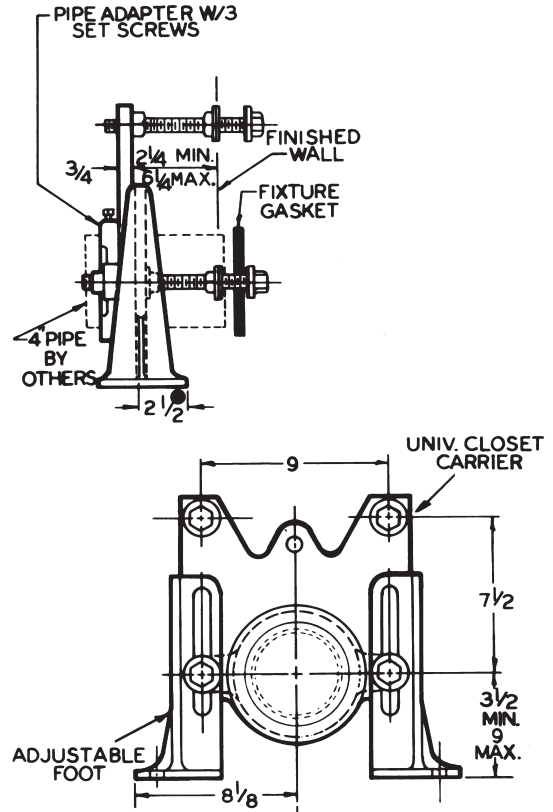

11001 SERIES

CARRIER WITH PIPE ADAPTER

APPLICATION

For wall-hung water closets where carrier fitting is not required.

SPECIFICATION

JOSAM 11001 Series coated cast iron universal pipe grip Closet Carrier with 4" pipe adapter, adjustable feet and finish hardware and trim to support siphon jet or blow-out wall-hung water closet. Waste piping and fitting provided by others.

38 LBS.

11007 & 11008 SERIES

CARRIER WITH COPPER PIPE ADAPTOR

APPLICATION

For wall-hung water closets where carrier fitting is not required.

SPECIFICATION

JOSAM 11007 and 11008 Series coated cast iron universal pipe grip Closet Carrier with 3" or 4" copper pipe adapter, adjustable feet and finish hardware and trim to support siphon jet or blow-out wall-hung water closet. Waste piping and fitting provided by others.

38 LBS.