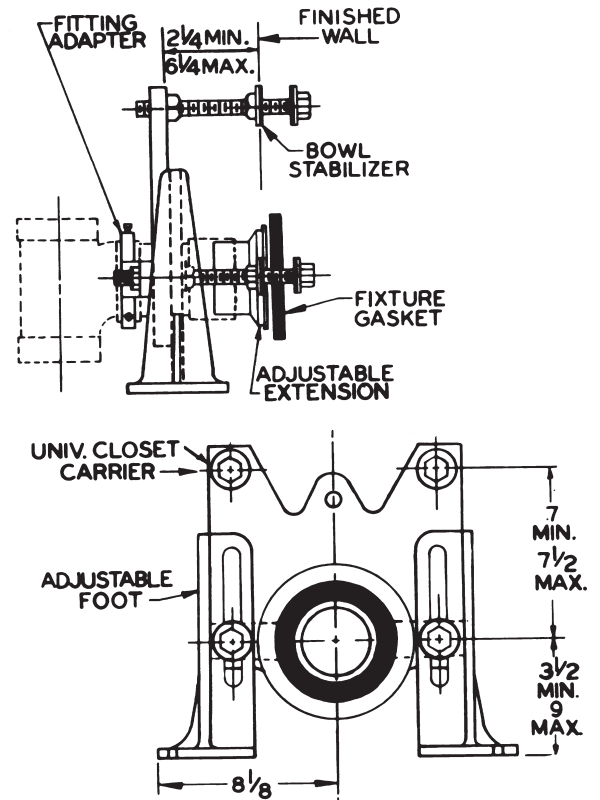

11001 SERIES

CARRIER WITH PIPE ADAPTER

APPLICATION

For wall-hung water closets where carrier fitting is not required.

SPECIFICATION

JOSAM 11001 Series coated cast iron universal pipe grip Closet Carrier with 4" pipe adapter, adjustable feet and finish hardware and trim to support siphon jet or blow-out wall-hung water closet. Waste piping and fitting provided by others.

38 LBS.

11007 & 11008 SERIES

CARRIER WITH COPPER PIPE ADAPTOR

APPLICATION

For wall-hung water closets where carrier fitting is not required.

SPECIFICATION

JOSAM 11007 and 11008 Series coated cast iron universal pipe grip Closet Carrier with 3" or 4" copper pipe adapter, adjustable feet and finish hardware and trim to support siphon jet or blow-out wall-hung water closet. Waste piping and fitting provided by others.

38 LBS.