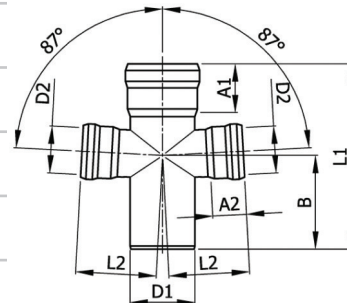

## PUSH-FIT CROSS

SERIES NUMBER	PIPE SIZE NOM.	D1 PIPE O.D.	D2 PIPE O.D.	A1 - MIN INSERT DEPTH	A2 - MIN INSERT DEPTH	L1	L2	B	WT LBS
JF-1851	2"X1½"	2.1 (53)	1.7 (42)	1.5 (38)	1.2 (30)	6.5 (165)	2.9 (73)	3.3 (84)	1.3
JF-1852	2"X2"	2.1 (53)	2.1 (53)	1.5 (38)	1.5 (38)	6.5 (165)	3.2 (81)	3.3 (84)	1.2
JF-1854	3"X2"	2.9 (73)	2.1 (53)	2.2 (55)	1.5 (38)	7.6 (192)	3.6 (91)	3.9 (98)	1.6
JF-1856	3"X3"	2.9 (73)	2.9 (73)	2.2 (55)	2.2 (55)	8.2 (209)	4.3 (109)	4.2 (107)	2.0
JF-1860	4"X3"	4.0 (102)	2.9 (73)	2.8 (70)	2.2 (55)	11.5 (291)	4.8 (123)	5.8 (148)	3.4
JF-1862	4"X4"	4.0 (102)	4.0 (102)	2.8 (70)	2.8 (70)	11.5 (291)	5.4 (138)	5.8 (148)	4.0
JF-1864	6"X4"	6.3 (159)	4.0 (102)	3.1 (80)	2.8 (70)	13.5 (343)	6.5 (166)	6.9 (175)	5.9
JF-1867	6"X6"	6.3 (159)	6.3 (159)	3.1 (80)	3.1 (80)	15.9 (403)	7.0 (178)	8.1 (205)	7.0
JF-1874	8"X4"	8.6 (219)	4.0 (102)	4.7 (120)	2.8 (70)	17.4 (441)	7.7 (196)	8.9 (225)	11.0
JF-1877	8"X6"	8.6 (219)	6.3 (159)	4.7 (120)	3.1 (80)	17.4 (441)	8.2 (208)	8.9 (225)	12.7
JF-1878	8"X8"	8.6 (219)	8.6 (219)	4.7 (120)	4.7 (120)	19.3 (491)	9.8 (249)	9.8 (250)	20.2