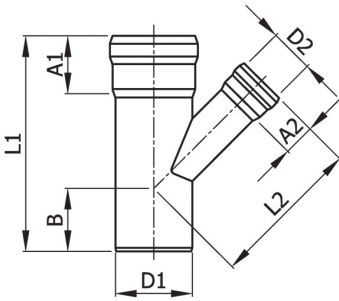

### PUSH-FIT 45 DEGREE WYE

SERIES NUMBER	PIPE SIZE NOM.	D1 PIPE O.D.	D2 PIPE O.D.	A1 - MIN INSERT DEPTH	A2 - MIN INSERT DEPTH	L1	L2	B	WT LBS
JF-1312	1½X1½	1.7 (42)	1.7 (42)	1.2 (30)	1.2 (30)	6.1 (155)	3.9 (100)	2.2 (55)	.60
JF-1313	2X1½	2.1 (53)	1.7 (42)	1.5 (38)	1.2 (30)	7.8 (198)	5.8 (148)	2.6 (65)	.88
JF-1314	2X2	2.1 (53)	2.1 (53)	1.5 (38)	1.5 (38)	7.8 (198)	5.2 (133)	2.6 (65)	1.0
JF-1315	3X1½	2.9 (73)	1.7 (42)	2.2 (55)	1.2 (30)	8.1 (205)	5.7 (145)	2.4 (60)	1.3
JF-1316	3X2	2.9 (73)	2.1 (53)	2.2 (55)	1.5 (38)	9.1 (230)	6.1 (155)	3.0 (75)	1.3
JF-1318	3X3	2.9 (73)	2.9 (73)	2.2 (55)	2.2 (55)	10.0 (255)	6.7 (170)	3.3 (85)	2.0
JF-1319	4X1½	4.0 (102)	1.7 (42)	2.8 (70)	1.2 (30)	9.8 (250)	7.3 (185)	2.6 (65)	1.7
JF-1320	4X2	4.0 (102)	2.1 (53)	2.8 (70)	1.5 (38)	10.6 (270)	7.7 (195)	3.0 (75)	2.1
JF-1322	4X3	4.0 (102)	2.9 (73)	2.8 (70)	2.2 (55)	11.8 (300)	8.3 (210)	3.5 (90)	2.6
JF-1324	4X4	4.0 (102)	4.0 (102)	2.8 (70)	2.8 (70)	13.2 (335)	8.9 (225)	4.3 (110)	3.4
JF-1336	6X3	6.3 (159)	2.9 (73)	3.1 (80)	2.2 (55)	13.2 (335)	10.0 (255)	3.1 (80)	5.0
JF-1338	6X4	6.3 (159)	4.0 (102)	3.1 (80)	2.8 (70)	14.6 (370)	11.1 (281)	3.5 (89)	5.2
JF-1342	6X6	6.3 (159)	6.3 (159)	3.1 (80)	3.1 (80)	18.1 (460)	12.6 (320)	5.5 (140)	8.5
JF-1348	8X4	8.6 (219)	4.0 (102)	4.7 (120)	2.8 (70)	17.5 (445)	13.6 (345)	3.9 (100)	12.7
JF-1352	8X6	8.6 (219)	6.3 (159)	4.7 (120)	3.1 (80)	21.3 (540)	15.4 (390)	5.9 (150)	11.2
JF-1354	8X8	8.6 (219)	8.6 (219)	4.7 (120)	4.7 (120)	24.4 (620)	16.9 (430)	7.5 (190)	22.0

All dimensions in inches with millimeters in parentheses unless noted. 5" material available upon request.

[www.josam.com](http://www.josam.com)