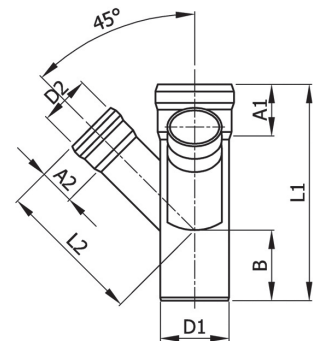

PUSH-FIT 90 DEGREE OFF SET DOUBLE WYE

SERIES NUMBER	PIPE SIZE NOM.	D1 PIPE O.D.	D2 PIPE O.D.	A1 - MIN INSERT DEPTH	A2 - MIN INSERT DEPTH	L1	L2	B	WT LBS
JF-1602	2X1 1/2	2.1 (53)	1.7 (42)	1.5 (38)	1.2 (30)	6.1 (168)	4.6 (118)	2.0 (50)	.77
JF-1604	2X2	2.1 (53)	2.1 (53)	1.5 (38)	1.5 (38)	7.4 (188)	5.2 (133)	2.6 (65)	1.0
JF-1608	3X2	2.9 (73)	2.1 (53)	2.2 (55)	1.5 (38)	9.1 (230)	6.1 (155)	3.0 (75)	1.9
JF-1610	3X3	2.9 (73)	2.9 (73)	2.2 (55)	2.2 (55)	10.0 (255)	6.7 (170)	3.3 (85)	2.2
JF-1616	4X3	4.0 (102)	2.9 (73)	2.8 (70)	2.2 (55)	11.8 (300)	8.3 (210)	3.5 (90)	4.2
JF-1618	4X4	4.0 (102)	4.0 (102)	2.8 (70)	2.8 (70)	13.2 (335)	8.9 (225)	4.3 (110)	5.3
JF-1626	6X4	6.3 (159)	4.0 (102)	3.1 (80)	2.8 (70)	14.6 (370)	10.8 (275)	3.7 (95)	6.6
JF-1630	6X6	6.3 (159)	6.3 (159)	3.1 (80)	3.1 (80)	18.1 (460)	12.6 (320)	5.5 (140)	10.8
JF-1632	8X4	8.6 (219)	4.0 (102)	4.7 (120)	2.8 (70)	17.5 (445)	13.6 (345)	3.9 (100)	13.3
JF-1636	8X6	8.6 (219)	6.3 (159)	4.7 (120)	3.1 (80)	21.3 (540)	15.4 (390)	5.9 (150)	18.0
JF-1638	8x8	8.6 (219)	8.6 (219)	4.7 (120)	4.7 (120)	24.4 (620)	16.9 (430)	7.5 (190)	26.0